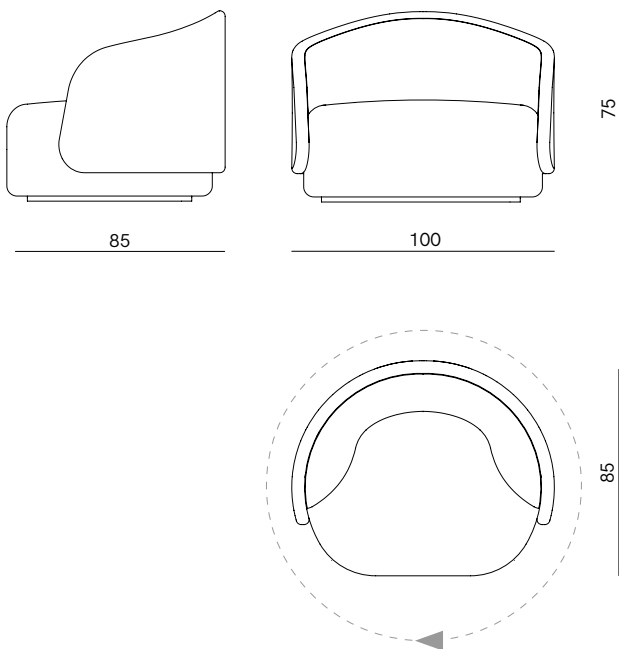

PIA

PRODUCT NAME

PIA

DIMENSIONS

H: 75cm, L: 100cm, D: 85cm, SH: 38cm, SD: 65cm

GENERAL LEAD TIME

8 to 10 weeks

BRAND

Standard / Swivel Option (360° Swivel Mouvement with Return)

PACKING DIMENSIONS

N/A

CATEGORY

Armchair INDOOR

CERTIFICATIONS

Made in France

ADDITIONAL INFO **Fabric Options & Categories**