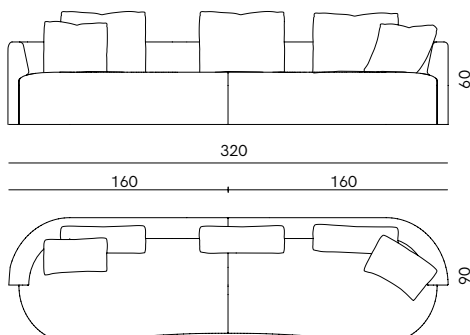

Double sofa (with 5 cushions)