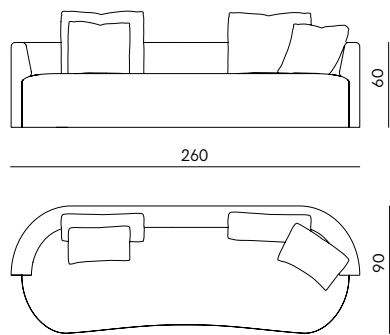

NOS

Sofa (with 4 cushions)