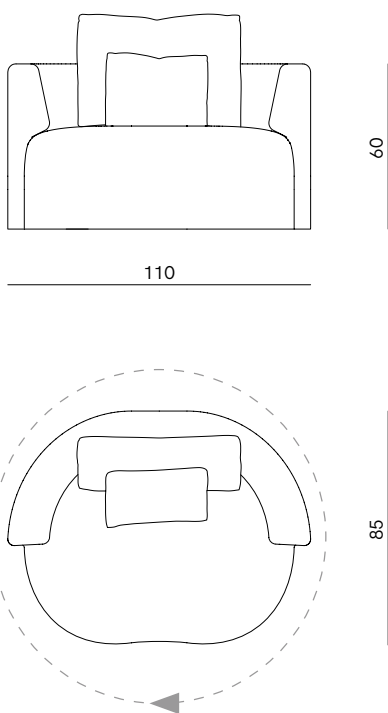

NOS

PRODUCT NAME

NOS

DIMENSIONS

H: 60cm, L: 110cm, D: 85cm

GENERAL LEAD TIME

8 to 10 weeks

BRAND

Standard / Swivel Option (360° Swivel Mouvement with Return)

PACKING DIMENSIONS

N/A

CATEGORY

Armchair INDOOR

CERTIFICATIONS

Made in France

ADDITIONAL INFO **Fabric Options & Categories**