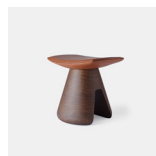

MAT

PRODUCT NAME

MAT

DIMENSIONS

H: 40cm, L: 49cm, D: 35cm

GENERAL LEAD TIME

8 to 10 weeks

BRAND

Collection Particulière

MATERIAL

Solid Wood, Leather

CUSTOMISABLE

No

DESIGNER

Christophe Delcourt

FINISHES

**Solid Walnut
Brown Leather
Seat**

PACKING DIMENSIONS

N/A

CATEGORY

Low Stool INDOOR

CERTIFICATIONS

Made in France

Related Products

FOU Stool

NEED MORE HELP?

If you require a quotation or more information about this product or brand, please get in touch with our team:

GENERAL ENQUIRIES
info@monologuelondon.com

CONTRACT ENQUIRIES
contracts@monologuelondon.com

ONLINE STORE
www.monologuelondon.com
@monologuelondon