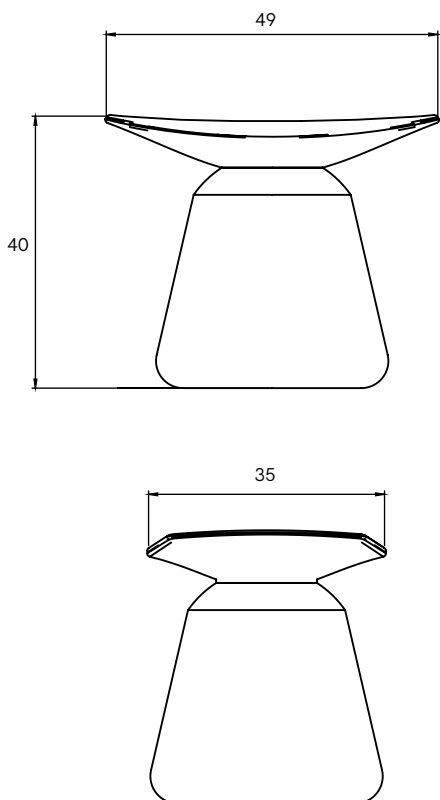

MAT

PRODUCT NAME

MAT

DIMENSIONS

H: 40cm, L: 49cm, D: 35cm

GENERAL LEAD TIME

8 to 10 weeks

BRAND

Collection Particulière

MATERIAL

Solid Wood, Leather

CUSTOMISABLE

No

DESIGNER

Christophe Delcourt

FINISHES

**Solid Walnut
Brown Leather
Seat**

PACKING DIMENSIONS

N/A

CATEGORY

Low Stool INDOOR

CERTIFICATIONS

Made in France

Related Products

NEED MORE HELP?

If you require a quotation or more information about this product or brand, please get in touch with our team:

GENERAL ENQUIRIES
info@monologuelondon.com

CONTRACT ENQUIRIES
contracts@monologuelondon.com

ONLINE STORE
www.monologuelondon.com
@monologuelondon