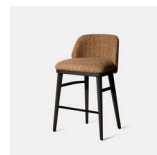

ADDITIONAL INFO **Fabric Options & Categories**

Recommended Delcourt Collection Textiles:

- DOUGLAS
- EDSON
- SIERRA

Fabric usage 1.2ml / Leather usage 1.7m²

COM options must be approved by Collection Particuliere to ensure suitability for upholstery.

Related Products

LUM Bar Chair

LUM Bridge Chair