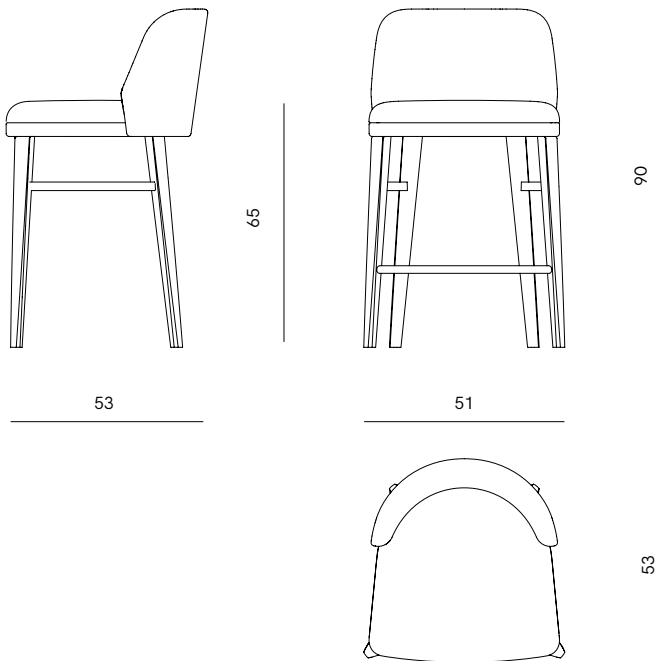

PACKING DIMENSIONS

N/A

CATEGORY

Bar Chair INDOOR

CERTIFICATIONS

Made in France

ADDITIONAL INFO **Fabric Options & Categories**

Recommended Delcourt Collection Textiles:

- DOUGLAS
- EDSON
- SIERRA

Fabric usage 1.1ml / Leather usage 1.55m²

COM options must be approved by Collection Particuliere to ensure suitability for upholstery.

Related Products

LUM Chair

LUM Bridge Chair