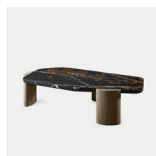

**Collection Particulière**

MATERIAL

**Wood, Travertine, Stone**

CUSTOMISABLE

**No**

DESIGNER

**Christophe Delcourt**

FINISHES

## Related Products

LOB Coffee Table

LOB Long Coffee Table

LOB Console