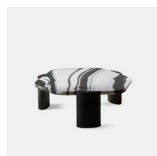

**Collection Particulière**

MATERIAL

**Wood, Travertine, Stone**

CUSTOMISABLE

**No**

DESIGNER

**Christophe Delcourt**

FINISHES

## Related Products

LOB Coffee Table

LOB Long Coffee Table

LOB Console