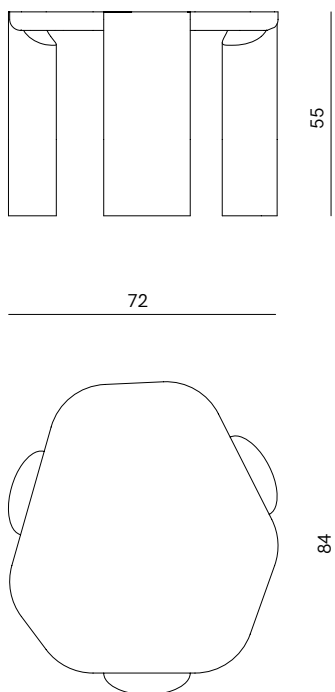

# LOB

PRODUCT NAME

**LOB**

DIMENSIONS

**H: 55cm, L: 72cm, D: 84cm**

GENERAL LEAD TIME

**8 to 10 weeks**

BRAND

PACKING DIMENSIONS

**N/A**

CATEGORY

**Side Table** INDOOR

CERTIFICATIONS

**Made in France**