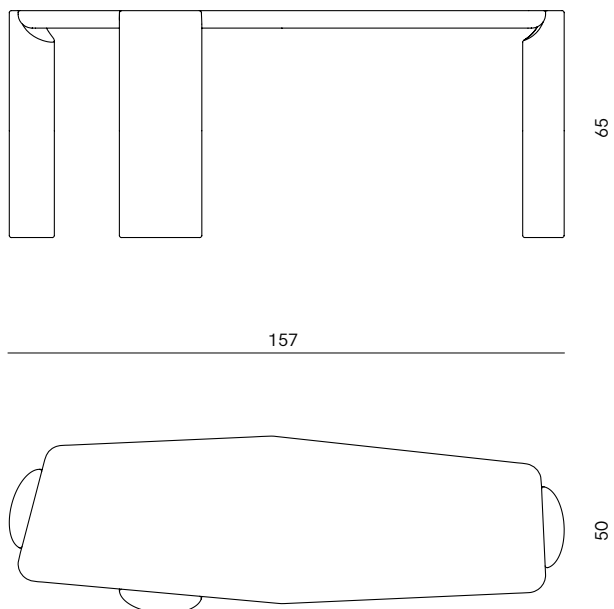

# LOB

PRODUCT NAME

**LOB**

DIMENSIONS

**H: 65cm, L: 157cm, D: 50cm**

GENERAL LEAD TIME

**8 to 10 weeks**

BRAND

PACKING DIMENSIONS

**N/A**

CATEGORY

**Console INDOOR**

CERTIFICATIONS

**Made in France**