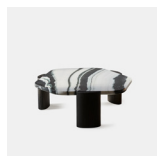

**Collection Particulière**

MATERIAL

**Wood, Travertine, Stone**

CUSTOMISABLE

**No**

DESIGNER

**Christophe Delcourt**

FINISHES

## Related Products

LOB Coffee Table

LOB Long Coffee Table

LOB Side Table