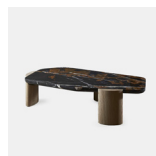

**Collection Particulière**

MATERIAL

**Wood, Travertine, Stone**

CUSTOMISABLE

**No**

DESIGNER

**Christophe Delcourt**

FINISHES

## Related Products

LOB Coffee Table

LOB Long Coffee Table

LOB Side Table