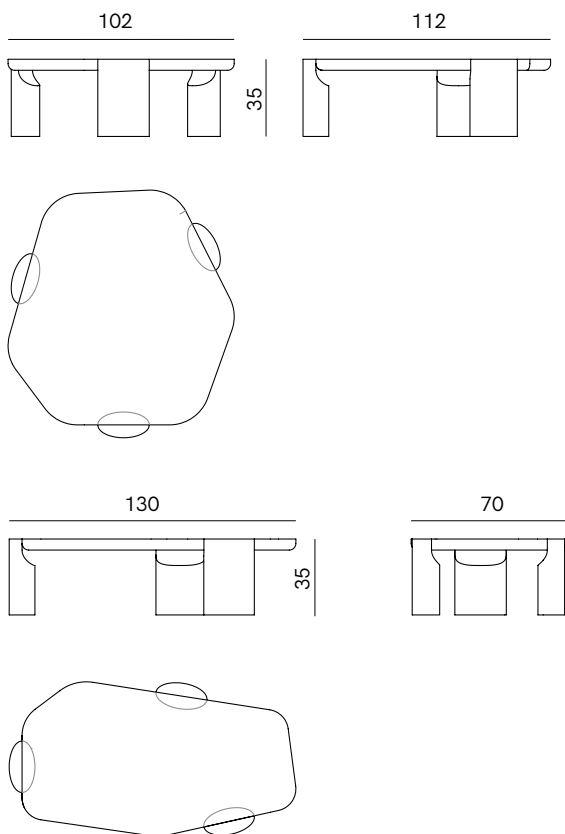

LOB

PRODUCT NAME

LOB

DIMENSIONS

H: 35cm, L: 102cm, D: 112cm
H: 35cm, L: 130cm, D: 70cm

GENERAL LEAD TIME

8 to 10 weeks

BRAND

Collection Particulière

MATERIAL

Wood, Travertine, Stone

CUSTOMISABLE

Yes

DESIGNER

Christophe Delcourt

FINISHES

Walnut, Brushed Oak, Lacquered Wood, Brushed Spruce, Travertine (Unfilled or Natural Filled), Marble

PACKING DIMENSIONS

N/A

CATEGORY

Coffee Table INDOOR

CERTIFICATIONS

Made in France

Related Products

NEED MORE HELP?

If you require a quotation or more information about this product or brand, please get in touch with our team:

GENERAL ENQUIRIES
info@monologuelondon.com

CONTRACT ENQUIRIES
contracts@monologuelondon.com

ONLINE STORE
www.monologuelondon.com

©
@monologuelondon