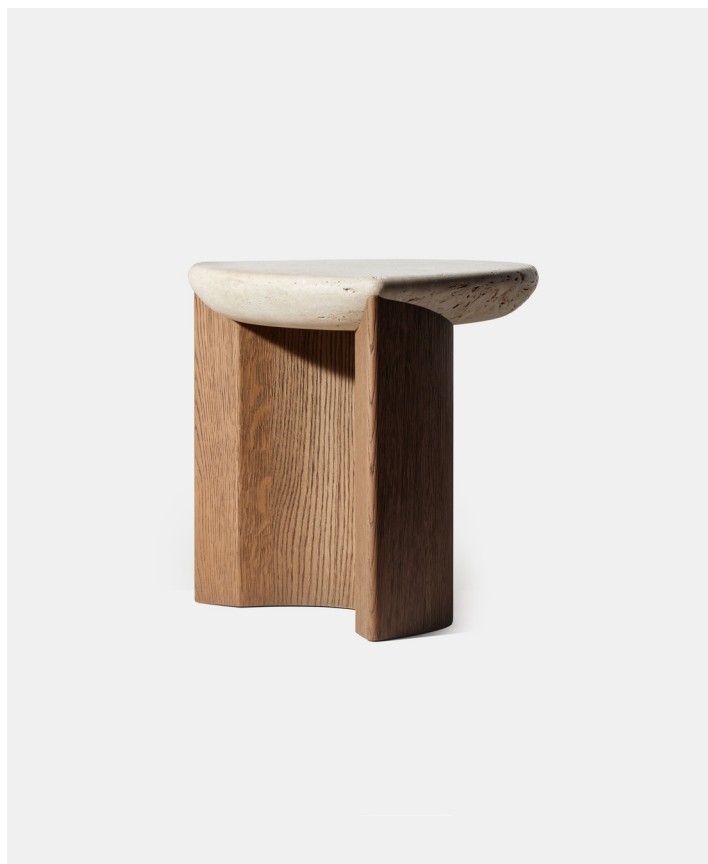

# LADY R

PRODUCT NAME

LADY R

DIMENSIONS

H: 50cm, L: 50cm, D: 50cm

GENERAL LEAD TIME

8 to 10 weeks

BRAND

-  Solid Wood Oak
  -  Brushed Oak Travertine Top
  -  Brushed Oak Marble Top
  -  Marble Ceppo di Sicilia
- Brushed Smoked Oak Walnut  
Roman Travertine  
Grey Saint Laurent  
Black & Gold

PACKING DIMENSIONS

### Related Products

LADY R Coffee Table