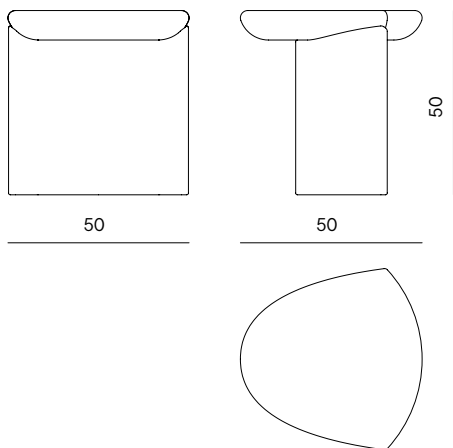

LADY R

PRODUCT NAME

LADY R

DIMENSIONS

H: 50cm, L: 50cm, D: 50cm

GENERAL LEAD TIME

8 to 10 weeks

BRAND

Collection Particulière

MATERIAL

Solid Wood, Marble, Stone

CUSTOMISABLE

No

DESIGNER

Luca Erba

FINISHES

1. Solid Wood Oak
   - Brushed Oak Travertine Top
   - Brushed Oak Marble Top
   - Marble Ceppo di Sicilia
2. Brushed Smoked Oak Walnut
   Roman Travertine
   Grey Saint Laurent
   Black & Gold

PACKING DIMENSIONS

N/A

CATEGORY

Side Table INDOOR

CERTIFICATIONS

Made in France

Related Products

NEED MORE HELP?

If you require a quotation or more information about this product or brand, please get in touch with our team:

GENERAL ENQUIRIES
info@monologuelondon.com

CONTRACT ENQUIRIES
contracts@monologuelondon.com

ONLINE STORE
www.monologuelondon.com
©
@monologuelondon