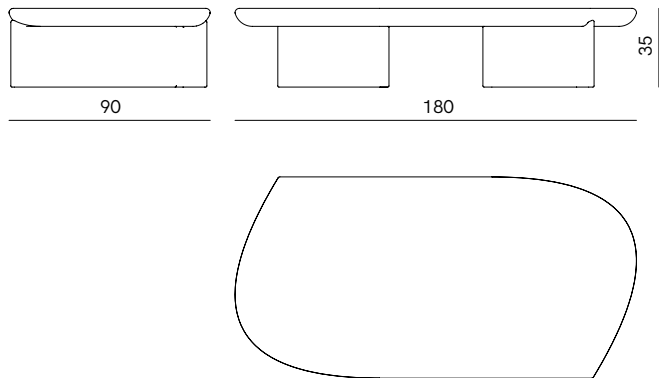

LADY R

PRODUCT NAME

LADY R

DIMENSIONS

H: 35cm, L: 180cm, D: 90cm

GENERAL LEAD TIME

8 to 10 weeks

BRAND

Collection Particulière

MATERIAL

Solid Wood, Marble, Stone

CUSTOMISABLE

No

DESIGNER

Luca Erba

FINISHES

- Solid Wood
  Oak
  Brushed Oak
  Brushed Smoked Oak
  Walnut
- Brushed Oak
  Travertine Top
  Roman Travertine
- Brushed Oak
  Marble Top
  Grey Saint Laurent
  Black & Gold

PACKING DIMENSIONS

N/A

CATEGORY

Coffee Table INDOOR

CERTIFICATIONS

Made in France

Related Products

NEED MORE HELP?

If you require a quotation or more information about this product or brand, please get in touch with our team:

GENERAL ENQUIRIES
info@monologuelondon.com

CONTRACT ENQUIRIES
contracts@monologuelondon.com

ONLINE STORE
www.monologuelondon.com

©
@monologuelondon