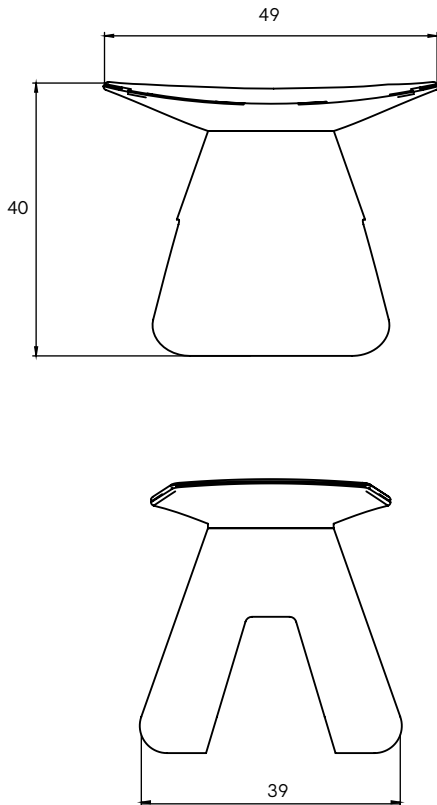

FOU

PRODUCT NAME

FOU

DIMENSIONS

H: 40cm, L: 49cm, D: 39cm

GENERAL LEAD TIME

8 to 10 weeks

BRAND

Collection Particulière

MATERIAL

Solid Wood, Leather

CUSTOMISABLE

No

DESIGNER

Christophe Delcourt

FINISHES

Solid Walnut
Brown Leather
Seat

PACKING DIMENSIONS

N/A

CATEGORY

Low Stool INDOOR

CERTIFICATIONS

Made in France

Related Products