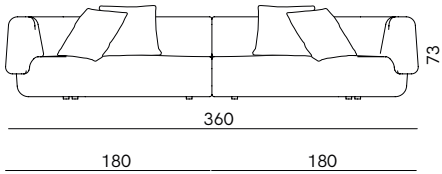

Double Sofa (with 4 cushions)