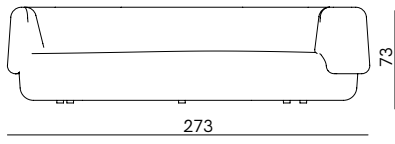

FAO

Sofa

Double Sofa (with 4 cushions)

Panoramic Sofa (with 4 cushions)