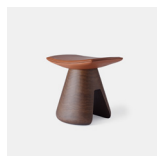

Related Products

FOU Stool