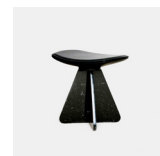

DAM

PRODUCT NAME

DAM

DIMENSIONS

H: 45cm, L: 49cm, D: 35cm

GENERAL LEAD TIME

8 to 10 weeks

BRAND

Collection Particulière

MATERIAL

Wood Lined with Foam, Fabric, Ceramic, Leather

CUSTOMISABLE

No

DESIGNER

Christophe Delcourt

PACKING DIMENSIONS

N/A

CATEGORY

Low Stool INDOOR

FINISHES

"Enders" Fabric
White
Grey
Brown

Ceramic
Matt Black
Metalized

CERTIFICATIONS

Made in France

Related Products

WAN Stool