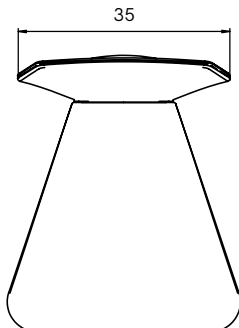

DAM

PRODUCT NAME

DAM

DIMENSIONS

H: 45cm, L: 49cm, D: 35cm

GENERAL LEAD TIME

8 to 10 weeks

BRAND

Collection Particulière

MATERIAL

Wood Lined with Foam, Fabric, Ceramic, Leather

CUSTOMISABLE

No

DESIGNER

Christophe Delcourt

PACKING DIMENSIONS

N/A

CATEGORY

Low Stool INDOOR

FINISHES

"Enders" Fabric
White
Grey
Brown

Ceramic
Matt Black
Metalized

CERTIFICATIONS

Made in France

Related Products