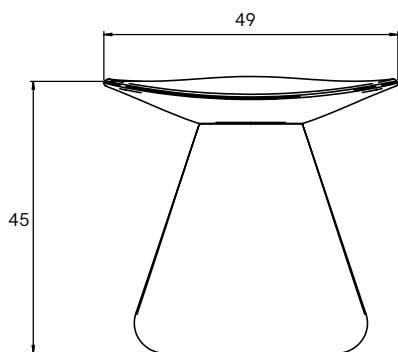

DAM

PRODUCT NAME

DAM

DIMENSIONS

H: 45cm, L: 49cm, D: 35cm

GENERAL LEAD TIME

8 to 10 weeks

BRAND

Collection Particulière

MATERIAL

Wood Lined with Foam, Fabric, Ceramic, Leather

CUSTOMISABLE

No

DESIGNER

Christophe Delcourt

PACKING DIMENSIONS

N/A

CATEGORY

Low Stool INDOOR

FINISHES

"Enders" Fabric
White
Grey
Brown

Ceramic
Matt Black
Metalized

CERTIFICATIONS

Made in France

Related Products