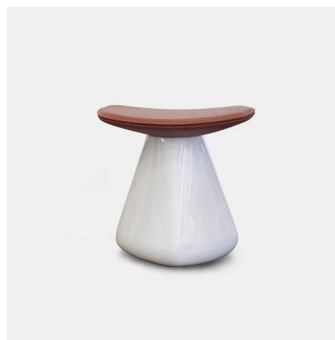

DAM

PRODUCT NAME

DAM

DIMENSIONS

H: 45cm, L: 49cm, D: 35cm

GENERAL LEAD TIME

8 to 10 weeks

BRAND

Collection Particulière

MATERIAL

Wood Lined with Foam, Fabric, Ceramic, Leather

CUSTOMISABLE

No

DESIGNER

Christophe Delcourt

PACKING DIMENSIONS

N/A

CATEGORY

Low Stool INDOOR

FINISHES

"Enders" Fabric
White
Grey
Brown

Ceramic
Matt Black
Metalized

CERTIFICATIONS

Made in France

Related Products