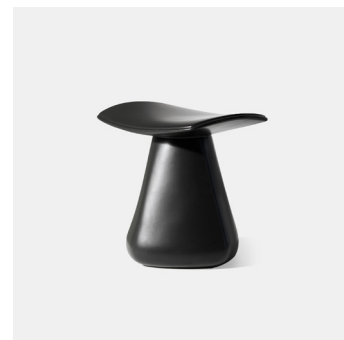

DAM

PRODUCT NAME

DAM

DIMENSIONS

H: 45cm, L: 49cm, D: 35cm

GENERAL LEAD TIME

8 to 10 weeks

BRAND

Collection Particulière

MATERIAL

Wood Lined with Foam, Fabric, Ceramic, Leather

CUSTOMISABLE

No

DESIGNER

Christophe Delcourt

PACKING DIMENSIONS

N/A

CATEGORY

Low Stool INDOOR

FINISHES

"Enders" Fabric
White
Grey
Brown

Ceramic
Matt Black
Metalized

CERTIFICATIONS

Made in France

Related Products