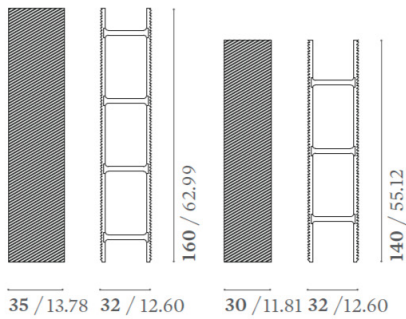

Bookcase INDOOR

DIMENSIONS

Extra Small - D: 32cm, L: 30cm, H: 140cm
 Small - D: 32cm, L: 35cm, H: 160cm
 Medium - D: 32cm, L: 35cm, H: 180cm
 Large - D: 32cm, L: 60cm, H: 180cm

MATERIAL

Marble

FINISHES

Light Azul
Macaubas

Rosa
Portogallo

GENERAL LEAD TIME

8 to 10 weeks

CUSTOMISABLE

No

PACKING DIMENSIONS

N/A

Related Products

Rabbet Wall
Bookcase

Rabbet Side Table

Rabbet Vase