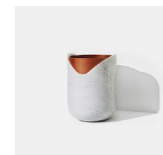

Bookcase INDOOR

DIMENSIONS

Extra Small - D: 32cm, L: 30cm, H: 140cm
 Small - D: 32cm, L: 35cm, H: 160cm
 Medium - D: 32cm, L: 35cm, H: 180cm
 Large - D: 32cm, L: 60cm, H: 180cm

MATERIAL

Marble

FINISHES

Light Azul
Macaubas

Rabbet Wall
Bookcase

Rabbet Side Table

Rabbet Vase