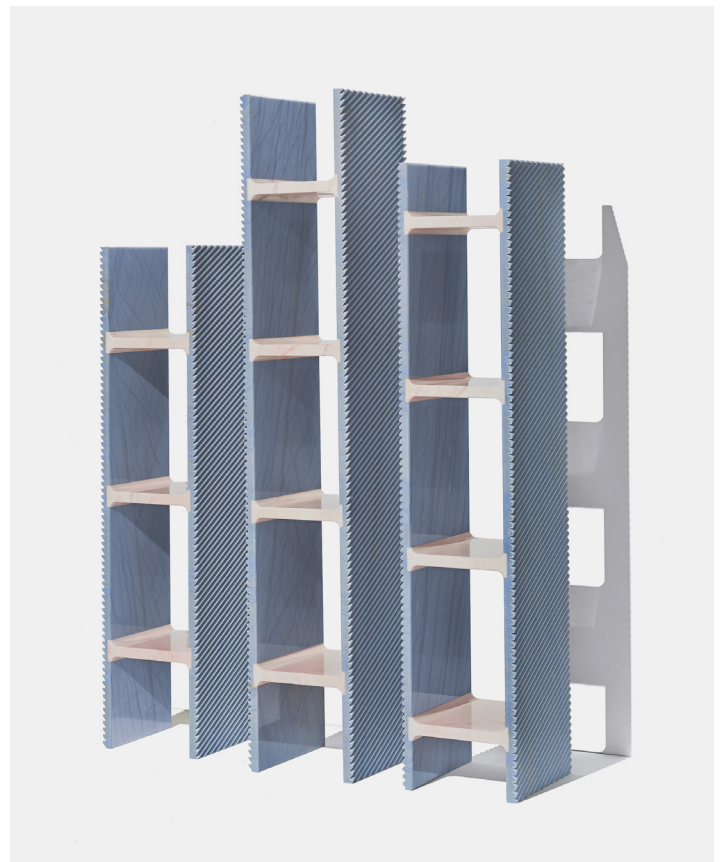

Rabbet Display Bookcase

PRODUCT NAME

Rabbet

BRAND

Budri

DESIGNER

Patricia Urquiola

CATEGORY

Bookcase INDOOR

DIMENSIONS

Extra Small - D: 32cm, L: 30cm, H: 140cm
Small - D: 32cm, L: 35cm, H: 160cm
Medium - D: 32cm, L: 35cm, H: 180cm
Large - D: 32cm, L: 60cm, H: 180cm

MATERIAL

Marble

FINISHES

GENERAL LEAD TIME

8 to 10 weeks

CUSTOMISABLE

No

PACKING DIMENSIONS

N/A

Related Products