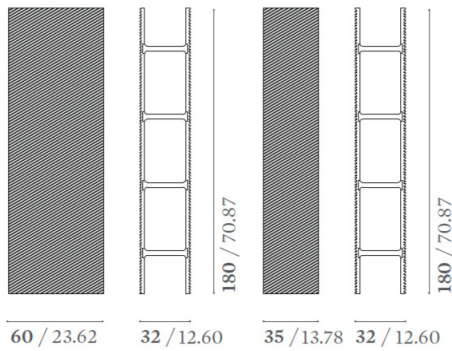

Bookcase INDOOR

DIMENSIONS

Extra Small - D: 32cm, L: 30cm, H: 140cm
 Small - D: 32cm, L: 35cm, H: 160cm
 Medium - D: 32cm, L: 35cm, H: 180cm
 Large - D: 32cm, L: 60cm, H: 180cm

MATERIAL

Marble

FINISHES

Light Azul
Macaubas

Rosa
Portogallo

GENERAL LEAD TIME

8 to 10 weeks

CUSTOMISABLE

No

PACKING DIMENSIONS

N/A

Related Products

Rabbet Wall
Bookcase

Rabbet Side Table

Rabbet Vase