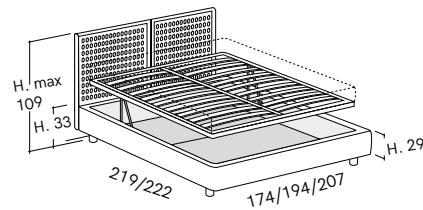

## Firwood Structure

smile base

rounded base h. 29

rounded base h. 29 w/Box

available inside height in Box: 18cm

rounded base h. 29 w/Easy-Up Box

available inside height in Box: 18cm

Mattress 160 x 200cm - External Dimensions 174 x 217/219/222cm  
 Mattress 180 x 200cm - External Dimensions 194 x 217/219/222cm  
 Mattress 193 x 203cm - External Dimensions 207 x 217/222/225cm  
 More dimensions available upon request.

## Aluminium Structure

rounded base h. 29

rounded base h. 29 w/Box

available inside height in Box: 18cm

rounded base h. 29 w/Easy-Up Box

available inside height in Box: 18cm

rounded base h. 29 w/Hands Free Box