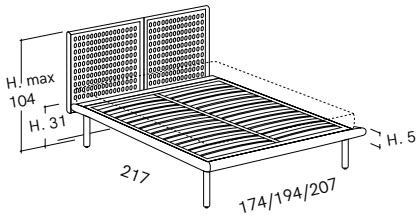

## Firwood Structure

smile base

rounded base h. 29

rounded base h. 29 w/Box

available inside height in Box: 18cm

rounded base h. 29 w/Easy-Up Box

available inside height in Box: 18cm

Mattress 160 x 200cm - External Dimensions 174 x 217/219/222cm  
 Mattress 180 x 200cm - External Dimensions 194 x 217/219/222cm  
 Mattress 193 x 203cm - External Dimensions 207 x 217/222/225cm  
 More dimensions available upon request.