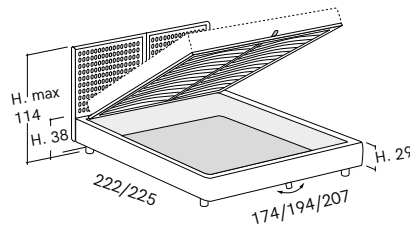

## Firwood Structure

smile base

rounded base h. 29

rounded base h. 29 w/Box

available inside height in Box: 18cm

rounded base h. 29 w/Easy-Up Box

available inside height in Box: 18cm

Mattress 160 x 200cm - External Dimensions 174 x 217/219/222cm  
 Mattress 180 x 200cm - External Dimensions 194 x 217/219/222cm  
 Mattress 193 x 203cm - External Dimensions 207 x 217/222/225cm  
 More dimensions available upon request.

## Aluminium Structure

rounded base h. 29

rounded base h. 29 w/Box

available inside height in Box: 18cm

rounded base h. 29 w/Easy-Up Box

available inside height in Box: 18cm

rounded base h. 29 w/Hands Free Box

available inside height in Box: 18cm