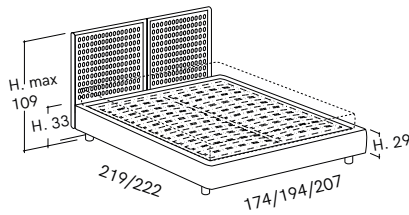

## Firwood Structure

smile base

rounded base h. 29

rounded base h. 29 w/Box

available inside height in Box: 18cm

rounded base h. 29 w/Easy-Up Box

available inside height in Box: 18cm

Mattress 160 x 200cm - External Dimensions 174 x 217/219/222cm  
 Mattress 180 x 200cm - External Dimensions 194 x 217/219/222cm  
 Mattress 193 x 203cm - External Dimensions 207 x 217/222/225cm  
 More dimensions available upon request.