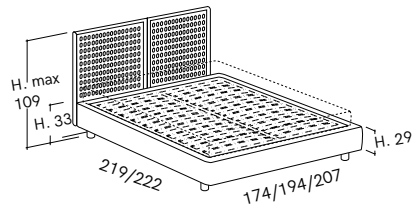

## Firwood Structure

smile base

rounded base h. 29

rounded base h. 29 w/Box

available inside height in Box: 18cm

rounded base h. 29 w/Easy-Up Box

available inside height in Box: 18cm

Mattress 160 x 200cm - External Dimensions 174 x 217/219/222cm  
 Mattress 180 x 200cm - External Dimensions 194 x 217/219/222cm  
 Mattress 193 x 203cm - External Dimensions 207 x 217/222/225cm  
 More dimensions available upon request.

## Aluminium Structure

rounded base h. 29

rounded base h. 29 w/Box

available inside height in Box: 18cm

rounded base h. 29 w/Easy-Up Box

available inside height in Box: 18cm

rounded base h. 29 w/Hands Free Box