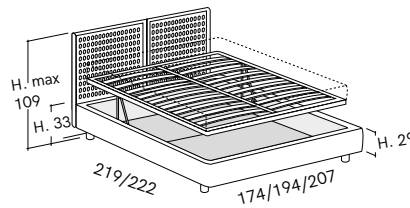

## Firwood Structure

smile base

rounded base h. 29

rounded base h. 29 w/Box

available inside height in Box: 18cm

rounded base h. 29 w/Easy-Up Box

available inside height in Box: 18cm

Mattress 160 x 200cm - External Dimensions 174 x 217/219/222cm  
 Mattress 180 x 200cm - External Dimensions 194 x 217/219/222cm  
 Mattress 193 x 203cm - External Dimensions 207 x 217/222/225cm  
 More dimensions available upon request.

## Aluminium Structure

rounded base h. 29

rounded base h. 29 w/Box

available inside height in Box: 18cm

rounded base h. 29 w/Easy-Up Box

available inside height in Box: 18cm

rounded base h. 29 w/Hands Free Box

available inside height in Box: 18cm