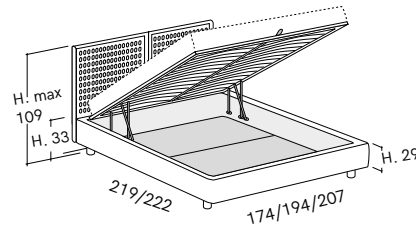

## Firwood Structure

smile base

rounded base h. 29

rounded base h. 29 w/Box

available inside height in Box: 18cm

rounded base h. 29 w/Easy-Up Box

available inside height in Box: 18cm

Mattress 160 x 200cm - External Dimensions 174 x 217/219/222cm  
 Mattress 180 x 200cm - External Dimensions 194 x 217/219/222cm  
 Mattress 193 x 203cm - External Dimensions 207 x 217/222/225cm  
 More dimensions available upon request.

## Aluminium Structure

rounded base h. 29

rounded base h. 29 w/Box

available inside height in Box: 18cm

rounded base h. 29 w/Easy-Up Box

available inside height in Box: 18cm

rounded base h. 29 w/Hands Free Box

available inside height in Box: 18cm