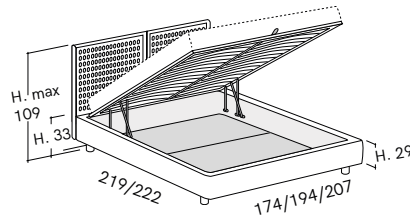

## Firwood Structure

smile base

rounded base h. 29

rounded base h. 29 w/Box

available inside height in Box: 18cm

rounded base h. 29 w/Easy-Up Box

available inside height in Box: 18cm

Mattress 160 x 200cm - External Dimensions 174 x 217/219/222cm  
 Mattress 180 x 200cm - External Dimensions 194 x 217/219/222cm  
 Mattress 193 x 203cm - External Dimensions 207 x 217/222/225cm  
 More dimensions available upon request.

## Aluminium Structure

rounded base h. 29

rounded base h. 29 w/Box

available inside height in Box: 18cm

rounded base h. 29 w/Easy-Up Box

available inside height in Box: 18cm

rounded base h. 29 w/Hands Free Box

available inside height in Box: 18cm