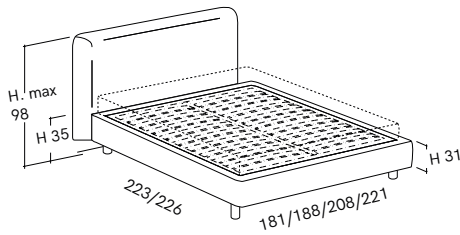

## Firwood Structure

joy base

## Aluminium Structure

joy container base

joy container base

joy container base w/Box

available inside height in Box: 18cm

joy container base w/Box

available inside height in Box: 18cm

joy container base w/Easy-Up Box

available inside height in Box: 18cm

joy container base w/Easy-Up Box

available inside height in Box: 18cm

joy container base w/Hands Free Box

available inside height in Box: 18cm

Mattress 153 x 203cm - External Dimensions 181 x 223cm  
 Mattress 160 x 200cm - External Dimensions 188 x 223cm  
 Mattress 180 x 200cm - External Dimensions 208 x 223cm  
 Mattress 193 x 203cm - External Dimensions 221 x 226cm  
 More dimensions available upon request.