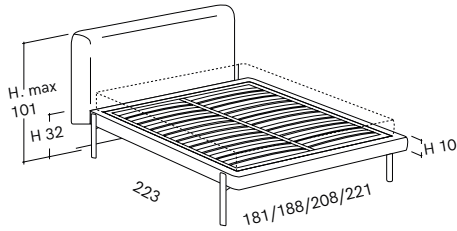

Joy

Firwood Structure

joy base