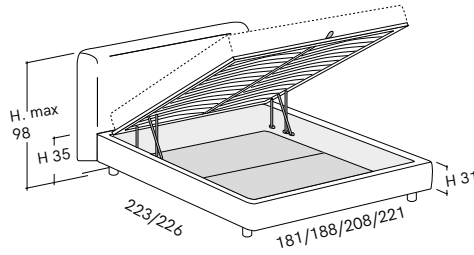

## Aluminium Structure

joy container base

joy container base

joy container base w/Box

available inside height in Box: 18cm

joy container base w/Box

available inside height in Box: 18cm

joy container base w/Easy-Up Box

available inside height in Box: 18cm

joy container base w/Easy-Up Box

available inside height in Box: 18cm

joy container base w/Hands Free Box

available inside height in Box: 18cm

Mattress 153 x 203cm - External Dimensions 181 x 223cm  
 Mattress 160 x 200cm - External Dimensions 188 x 223cm  
 Mattress 180 x 200cm - External Dimensions 208 x 223cm  
 Mattress 193 x 203cm - External Dimensions 221 x 226cm  
 More dimensions available upon request.