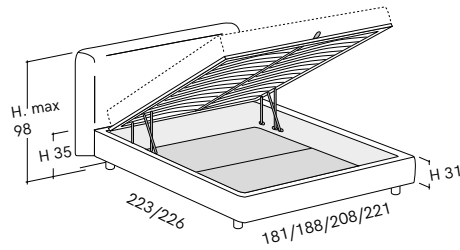

## Aluminium Structure

joy container base

joy container base

joy container base w/Box

available inside height in Box: 18cm

joy container base w/Box

available inside height in Box: 18cm

joy container base w/Easy-Up Box

available inside height in Box: 18cm

joy container base w/Easy-Up Box

available inside height in Box: 18cm

joy container base w/Hands Free Box

available inside height in Box: 18cm

Mattress 153 x 203cm - External Dimensions 181 x 223cm  
 Mattress 160 x 200cm - External Dimensions 188 x 223cm  
 Mattress 180 x 200cm - External Dimensions 208 x 223cm  
 Mattress 193 x 203cm - External Dimensions 221 x 226cm  
 More dimensions available upon request.