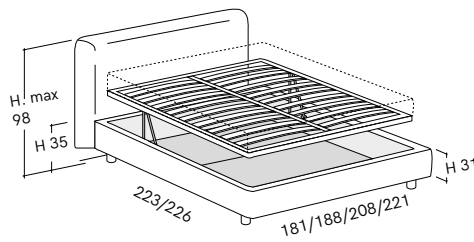

## Aluminium Structure

joy container base

joy container base

joy container base w/Box

available inside height in Box: 18cm

joy container base w/Box

available inside height in Box: 18cm

joy container base w/Easy-Up Box

available inside height in Box: 18cm

joy container base w/Easy-Up Box

available inside height in Box: 18cm

joy container base w/Hands Free Box

available inside height in Box: 18cm

Mattress 153 x 203cm - External Dimensions 181 x 223cm  
 Mattress 160 x 200cm - External Dimensions 188 x 223cm  
 Mattress 180 x 200cm - External Dimensions 208 x 223cm  
 Mattress 193 x 203cm - External Dimensions 221 x 226cm  
 More dimensions available upon request.