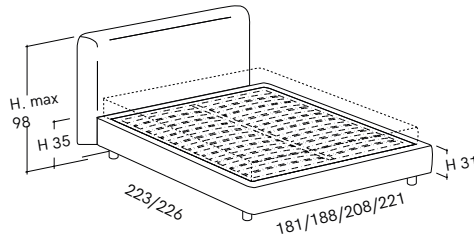

## Aluminium Structure

joy container base

joy container base

joy container base w/Box

available inside height in Box: 18cm

joy container base w/Box

available inside height in Box: 18cm

joy container base w/Easy-Up Box

available inside height in Box: 18cm

joy container base w/Easy-Up Box

available inside height in Box: 18cm

joy container base w/Hands Free Box

available inside height in Box: 18cm

Mattress 153 x 203cm - External Dimensions 181 x 223cm  
 Mattress 160 x 200cm - External Dimensions 188 x 223cm  
 Mattress 180 x 200cm - External Dimensions 208 x 223cm  
 Mattress 193 x 203cm - External Dimensions 221 x 226cm  
 More dimensions available upon request.