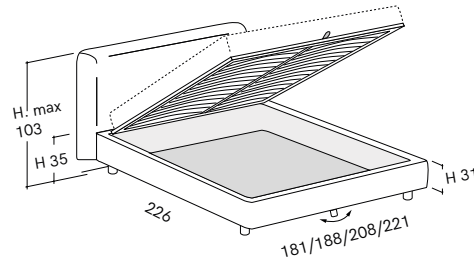

## Aluminium Structure

joy container base

joy container base

joy container base w/Box

available inside height in Box: 18cm

joy container base w/Box

available inside height in Box: 18cm

joy container base w/Easy-Up Box

available inside height in Box: 18cm

joy container base w/Easy-Up Box

available inside height in Box: 18cm

joy container base w/Hands Free Box

available inside height in Box: 18cm

Mattress 153 x 203cm - External Dimensions 181 x 223cm  
 Mattress 160 x 200cm - External Dimensions 188 x 223cm  
 Mattress 180 x 200cm - External Dimensions 208 x 223cm  
 Mattress 193 x 203cm - External Dimensions 221 x 226cm  
 More dimensions available upon request.