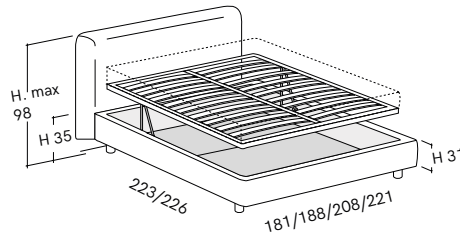

## Aluminium Structure

joy container base

joy container base

joy container base w/Box

available inside height in Box: 18cm

joy container base w/Box

available inside height in Box: 18cm

joy container base w/Easy-Up Box

available inside height in Box: 18cm

joy container base w/Easy-Up Box

available inside height in Box: 18cm

joy container base w/Hands Free Box

available inside height in Box: 18cm

Mattress 153 x 203cm - External Dimensions 181 x 223cm  
 Mattress 160 x 200cm - External Dimensions 188 x 223cm  
 Mattress 180 x 200cm - External Dimensions 208 x 223cm  
 Mattress 193 x 203cm - External Dimensions 221 x 226cm  
 More dimensions available upon request.