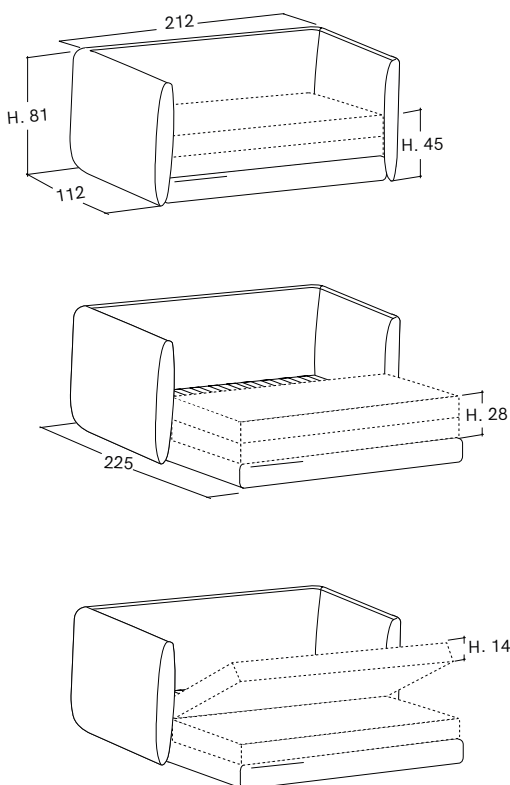

Jill Daybed

PRODUCT NAME

Jill

DIMENSIONS

H: 81cm, L: 212cm, D: 112/225cm

GENERAL LEAD TIME

6 to 8 weeks

BRAND

Bolzan Letti

MATERIAL

Firwood, Fire Resistant Foam, Resin Polyester Fibre, Polypropylene Mesh, Slatted Base

CUSTOMISABLE

Yes

DESIGNER

Zanellato/Bortotto

OPTIONS

Normal Seam / Contrast Fabric Edge

PACKING DIMENSIONS

N/A

CATEGORY

Daybed INDOOR

ADDITIONAL INFO Fabric Options & Categories

- Cat. D: Las Vegas, Parigi, Wow, Rally, Domino, Mystic, Favignana, Taurus
- Cat. C: Azalea, Agata, Novabuk, Cosme, Velvet, Rosa
- Cat. A: Gubbio, Paradise, Virgolo, Marluch, Snob, Matala, Bull
- Cat. Plus: St Moritz, Little Blake, Regal, Capri
- Cat: Luxury: Seta, Star
- Cat. Nuvola: Canvas 2, Raas, Re-Wool, Patchwork, Proust, Almore, Beat, Song

Jill is not available in leather or ecoleather.

Fabric usage 13ml
COM options must be approved by Bolzan Letti to ensure suitability for upholstery.

Related Products