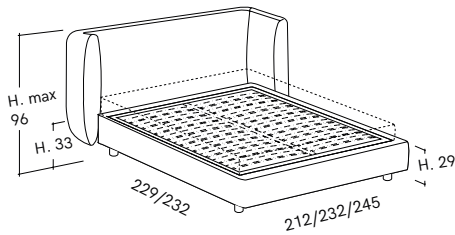

ONLINE STORE
www.monologuelondon.com
@monologuelondon

Jill

Firwood Structure

rounded base h.29

rounded base h.29 w/Box

available inside height in Box: 18cm

rounded base h.29 w/Easy-up Box

available inside height in Box: 18cm

Mattress 160 x 200cm - External Dimensions 212 x 236cm
 Mattress 180 x 200cm - External Dimensions 232 x 236cm
 Mattress 193 x 203cm - External Dimensions 245 x 239cm
 More dimensions available upon request.

Aluminium Structure

rounded base h.29

rounded base h.29 w/Box

available inside height in Box: 18cm

rounded base h.29 w/Easy-up Box

available inside height in Box: 18cm

rounded base h.29 w/Hands Free Box

available inside height in Box: 18cm