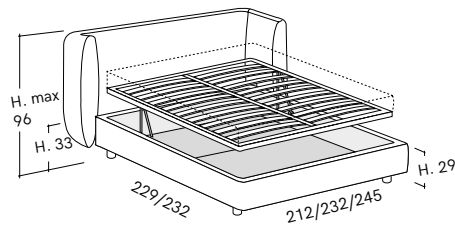

ONLINE STORE
www.monologuelondon.com
@monologuelondon

Jill

Firwood Structure

rounded base h.29

rounded base h.29 w/Box

available inside height in Box: 18cm

rounded base h.29 w/Easy-up Box

available inside height in Box: 18cm

Mattress 160 x 200cm - External Dimensions 212 x 236cm
 Mattress 180 x 200cm - External Dimensions 232 x 236cm
 Mattress 193 x 203cm - External Dimensions 245 x 239cm
 More dimensions available upon request.

Aluminium Structure

rounded base h.29

rounded base h.29 w/Box

available inside height in Box: 18cm

rounded base h.29 w/Easy-up Box

available inside height in Box: 18cm

rounded base h.29 w/Hands Free Box

available inside height in Box: 18cm