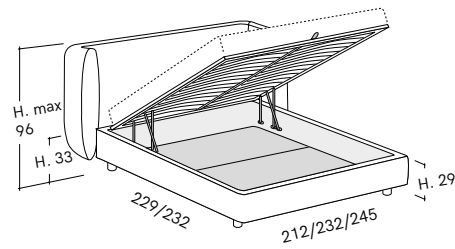

ONLINE STORE
www.monologuelondon.com
@monologuelondon

Jill

Firwood Structure

rounded base h.29

rounded base h.29 w/Box

available inside height in Box: 18cm

rounded base h.29 w/Easy-up Box

available inside height in Box: 18cm

Mattress 160 x 200cm - External Dimensions 212 x 236cm
 Mattress 180 x 200cm - External Dimensions 232 x 236cm
 Mattress 193 x 203cm - External Dimensions 245 x 239cm
 More dimensions available upon request.

Aluminium Structure

rounded base h.29

rounded base h.29 w/Box

available inside height in Box: 18cm

rounded base h.29 w/Easy-up Box

available inside height in Box: 18cm

rounded base h.29 w/Hands Free Box

available inside height in Box: 18cm