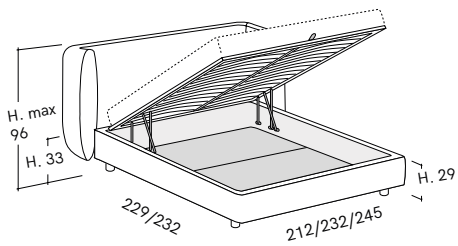

ONLINE STORE
www.monologuelondon.com
@monologuelondon

Jill

Firwood Structure

rounded base h.29

rounded base h.29 w/Box

available inside height in Box: 18cm

rounded base h.29 w/Easy-up Box

available inside height in Box: 18cm

Mattress 160 x 200cm - External Dimensions 212 x 236cm
 Mattress 180 x 200cm - External Dimensions 232 x 236cm
 Mattress 193 x 203cm - External Dimensions 245 x 239cm
 More dimensions available upon request.

Aluminium Structure

rounded base h.29

rounded base h.29 w/Box

available inside height in Box: 18cm

rounded base h.29 w/Easy-up Box

available inside height in Box: 18cm

rounded base h.29 w/Hands Free Box

available inside height in Box: 18cm