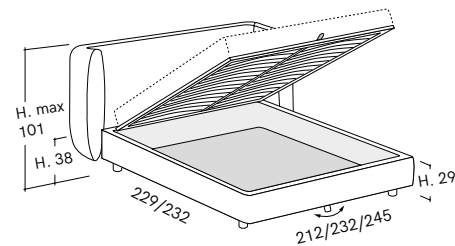

ONLINE STORE
www.monologuelondon.com
@monologuelondon

Jill

Firwood Structure

rounded base h.29

rounded base h.29 w/Box

available inside height in Box: 18cm

rounded base h.29 w/Easy-up Box

available inside height in Box: 18cm

Mattress 160 x 200cm - External Dimensions 212 x 236cm
 Mattress 180 x 200cm - External Dimensions 232 x 236cm
 Mattress 193 x 203cm - External Dimensions 245 x 239cm
 More dimensions available upon request.

Aluminium Structure

rounded base h.29

rounded base h.29 w/Box

available inside height in Box: 18cm

rounded base h.29 w/Easy-up Box

available inside height in Box: 18cm

rounded base h.29 w/Hands Free Box

available inside height in Box: 18cm