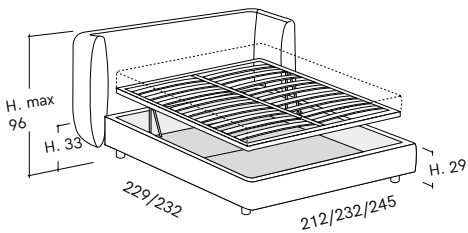

ONLINE STORE
www.monologuelondon.com
@monologuelondon

Jill

Firwood Structure

rounded base h.29

rounded base h.29 w/Box

available inside height in Box: 18cm

rounded base h.29 w/Easy-up Box

available inside height in Box: 18cm

Mattress 160 x 200cm - External Dimensions 212 x 236cm
 Mattress 180 x 200cm - External Dimensions 232 x 236cm
 Mattress 193 x 203cm - External Dimensions 245 x 239cm
 More dimensions available upon request.

Aluminium Structure

rounded base h.29

rounded base h.29 w/Box

available inside height in Box: 18cm

rounded base h.29 w/Easy-up Box

available inside height in Box: 18cm

rounded base h.29 w/Hands Free Box

available inside height in Box: 18cm