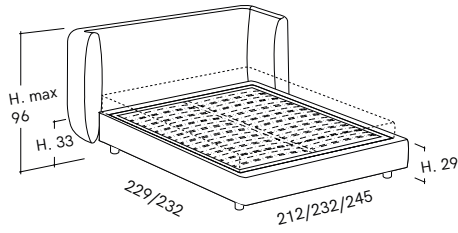

ONLINE STORE
www.monologuelondon.com
@monologuelondon

Jill

Firwood Structure

rounded base h.29

rounded base h.29 w/Box

available inside height in Box: 18cm

rounded base h.29 w/Easy-up Box

available inside height in Box: 18cm

Mattress 160 x 200cm - External Dimensions 212 x 236cm
 Mattress 180 x 200cm - External Dimensions 232 x 236cm
 Mattress 193 x 203cm - External Dimensions 245 x 239cm
 More dimensions available upon request.

Aluminium Structure

rounded base h.29

rounded base h.29 w/Box

available inside height in Box: 18cm

rounded base h.29 w/Easy-up Box

available inside height in Box: 18cm

rounded base h.29 w/Hands Free Box

available inside height in Box: 18cm