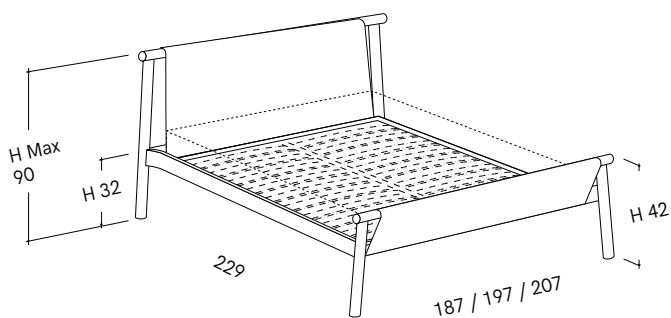

Bed INDOOR

DIMENSIONS

H: 90cm, L: 187cm, D: 229cm
 H: 90cm, L: 197cm, D: 229cm
 H: 90cm, L: 207cm, D: 229cm

MATERIAL

Iron, Fire Resistant Resin Polyester Fibre, Cotton Canvas

FINISHES

GENERAL LEAD TIME

6 to 8 weeks

CUSTOMISABLE

Yes

PACKING DIMENSIONS

N/A

Mattress 160 x 200cm - External Dimensions 187 x 229cm
 Mattress 170 x 200cm - External Dimensions 197 x 229cm
 Mattress 180 x 200cm - External Dimensions 207 x 229cm