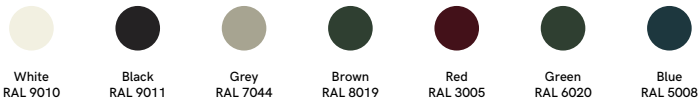

Flag

PRODUCT NAME

Flag

DIMENSIONS

H: 98cm, L: 194/204/214cm, D: 234

GENERAL LEAD TIME

6 to 8 weeks

BRAND

Bolzan Letti

MATERIAL

Iron, Upholstery (Completely Removable Cover), Fire Resistant Foam, Polyester, Polypropylene Mesh, Orthopaedic Slatted Base (Included)

CUSTOMISABLE

Yes

DESIGNER

Ruga.Perissinotto

OPTIONS

Flag Base / Flag Base with Footboard / Flat High Base

PACKING DIMENSIONS

N/A

CATEGORY

Bed INDOOR

FINISHES