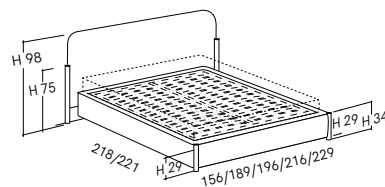

Flag

PRODUCT NAME

Flag

DIMENSIONS

H: 98cm, L: 194/204/214cm, D: 234

GENERAL LEAD TIME

6 to 8 weeks

BRAND

Flag Base / Flag Base with Footboard / Flat High Base

PACKING DIMENSIONS

N/A

CATEGORY

Bed INDOOR

FINISHES

Flag base

Flag base w/footboard

Flag high base

Mattress 120 x 200cm - 156 x 218cm
 Mattress 153 x 203cm - 189 x 221cm
 Mattress 160 x 200cm - 196 x 218cm
 Mattress 180 x 200cm - 216 x 218cm
 Mattress 193 x 203cm - 229 x 221cm
 More dimensions available upon request.