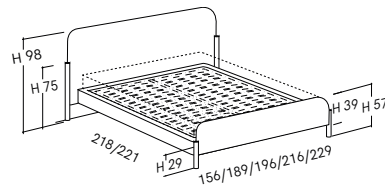

Flag

PRODUCT NAME

Flag

DIMENSIONS

H: 98cm, L: 194/204/214cm, D: 234

GENERAL LEAD TIME

6 to 8 weeks

BRAND

Flag Base / Flag Base with Footboard / Flat High Base

PACKING DIMENSIONS

N/A

CATEGORY

Bed INDOOR

FINISHES

Flag base

Flag base w/footboard

Flag high base

Mattress 120 x 200cm - 156 x 218cm
 Mattress 153 x 203cm - 189 x 221cm
 Mattress 160 x 200cm - 196 x 218cm
 Mattress 180 x 200cm - 216 x 218cm
 Mattress 193 x 203cm - 229 x 221cm
 More dimensions available upon request.