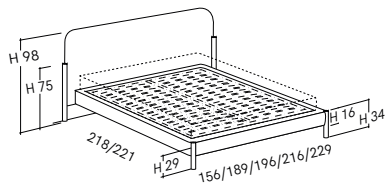

Flag

PRODUCT NAME

Flag

DIMENSIONS

H: 98cm, L: 194/204/214cm, D: 234

GENERAL LEAD TIME

6 to 8 weeks

BRAND

Flag Base / Flag Base with Footboard / Flat High Base

PACKING DIMENSIONS

N/A

CATEGORY

Bed INDOOR

FINISHES

Flag base

Flag base w/footboard

Flag high base

Mattress 120 x 200cm - 156 x 218cm
 Mattress 153 x 203cm - 189 x 221cm
 Mattress 160 x 200cm - 196 x 218cm
 Mattress 180 x 200cm - 216 x 218cm
 Mattress 193 x 203cm - 229 x 221cm
 More dimensions available upon request.