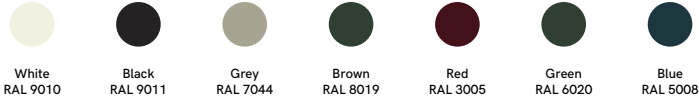

Bend

PRODUCT NAME

Bend

BRAND

Bolzan Letti

DESIGNER

Zanellato/Bortotto

CATEGORY

Bed INDOOR

DIMENSIONS

H: 92cm, L: 194cm, D: 234cm
H: 92cm, L: 204cm, D: 234cm
H: 92cm, L: 214cm, D: 234cm

MATERIAL

Iron, Fire Resistant Foam, Polypropylene Mesh, Upholstery (Completely Removable Cover), Orthopaedic Slatted Base (Included)

FINISHES

GENERAL LEAD TIME

6 to 8 weeks

CUSTOMISABLE

Yes

PACKING DIMENSIONS

N/A