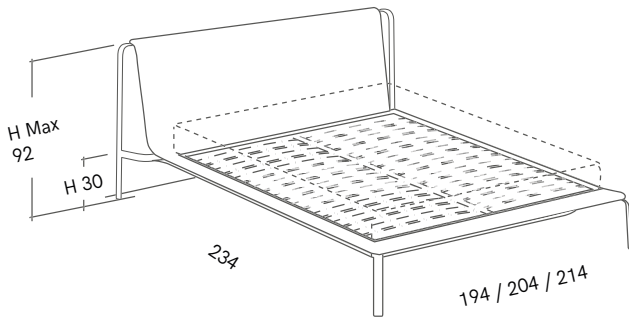

Bed INDOOR

DIMENSIONS

H: 92cm, L: 194cm, D: 234cm
 H: 92cm, L: 204cm, D: 234cm
 H: 92cm, L: 214cm, D: 234cm

MATERIAL

Iron, Fire Resistant Foam, Polypropylene Mesh, Upholstery (Completely Removable Cover), Orthopaedic Slatted Base (Included)

FINISHES

GENERAL LEAD TIME

6 to 8 weeks

CUSTOMISABLE

Yes

PACKING DIMENSIONS

N/A

Mattress 160 x 200cm - External Dimensions 194 x 234cm
 Mattress 170 x 200cm - External Dimensions 204 x 234cm
 Mattress 180 x 200cm - External Dimensions 214 x 234cm