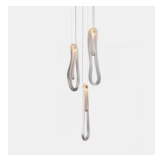

87 Surface

PRODUCT NAME

87

DIMENSIONS

Ø55cm / Ø115cm

GENERAL LEAD TIME

3 to 4 weeks

BRAND

Bocci

MATERIAL

Pulled Glass, Braided Metal Coaxial Cable, Electrical Components

CUSTOMISABLE

Yes

DESIGNER

Omer Arbel

OPTIONS

Brushed Nickel or White Powder Coated Canopy

PACKING DIMENSIONS

N/A

CATEGORY

Pendant & Wall Lamp ^{INDOOR}

LIGHT SOURCE & VOLTAGE

1.5W LED or 10W Xenon

CERTIFICATIONS

CE Certified

Related Products

87 Random