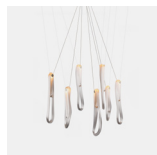

Related Products

87 Swag