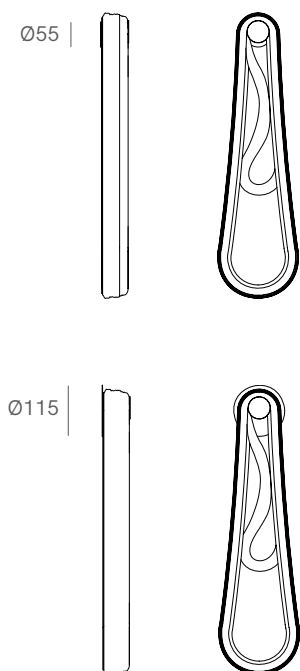

87 Surface

PRODUCT NAME

87

DIMENSIONS

Ø55cm / Ø115cm

GENERAL LEAD TIME

3 to 4 weeks

BRAND

Bocci

MATERIAL

Pulled Glass, Braided Metal Coaxial Cable, Electrical Components

CUSTOMISABLE

Yes

DESIGNER

Omer Arbel

OPTIONS

Brushed Nickel or White Powder Coated Canopy

PACKING DIMENSIONS

N/A

CATEGORY

Pendant & Wall Lamp ^{INDOOR}

LIGHT SOURCE & VOLTAGE

1.5W LED or 10W Xenon

CERTIFICATIONS

CE Certified

Related Products