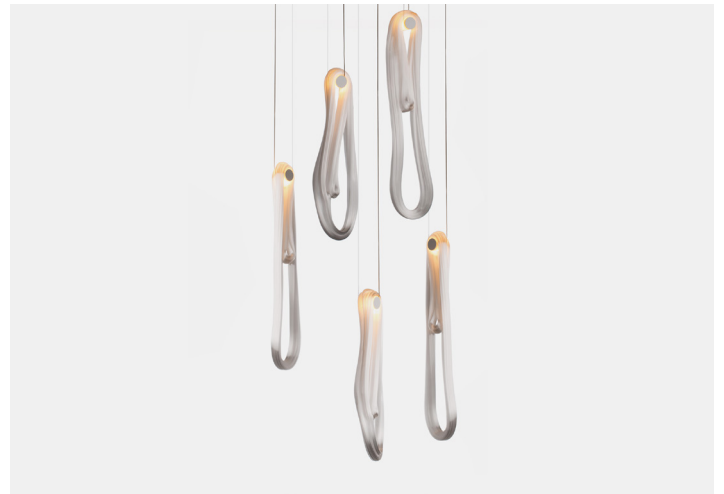

87 Random

PRODUCT NAME

87

MATERIAL

Pulled Glass, Braided Metal Coaxial Cable, Electrical Components, Swag Hook, Aircraft Cable

GENERAL LEAD TIME

3 to 4 weeks

BRAND

Bocci

OPTIONS

Brushed Nickel or White Powder Coated Canopy

CUSTOMISABLE

Yes

DESIGNER

Omer Arbel

LIGHT SOURCE & VOLTAGE

1.5W LED or 10W Xenon

PACKING DIMENSIONS

N/A

CATEGORY

Pendant Lamp INDOOR

CERTIFICATIONS

CE Certified

Related Products