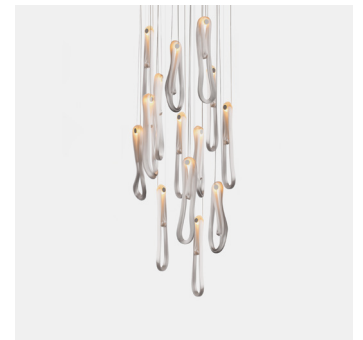

87 Random

PRODUCT NAME

87

MATERIAL

Pulled Glass, Braided Metal Coaxial Cable, Electrical Components, Swag Hook, Aircraft Cable

GENERAL LEAD TIME

3 to 4 weeks

BRAND

Bocci

OPTIONS

Brushed Nickel or White Powder Coated Canopy

CUSTOMISABLE

Yes

DESIGNER

Omer Arbel

LIGHT SOURCE & VOLTAGE

1.5W LED or 10W Xenon

PACKING DIMENSIONS

N/A

CATEGORY

Pendant Lamp INDOOR

CERTIFICATIONS

CE Certified

Related Products