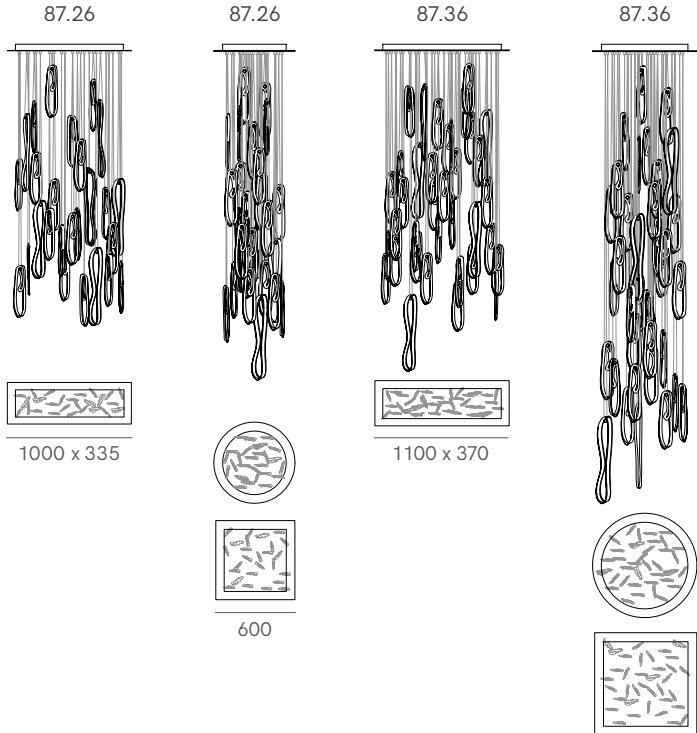

87 Surface

87 Swag

87 Random

Adjustable Length
Random canopies

adjustable up to 3000 (10') standard

adjustable up to 30500 (100') custom

Fixed Length
Random canopies

fixed length up to 3000 (10') standard

fixed length up to 30500 (100') custom

Fixed Length
Random canopies

fixed length up to 3000 (10') standard

fixed length up to 30500 (100') custom

87 Random

Adjustable Length
Non-srag Cluster canopies

87.3

Ø152

87.7

Ø203

adjustable
up to
3000 (10')
standard

adjustable
up to
30500
(100')
custom

Fixed Length
Non-srag Cluster canopies

87.19

Ø501

87.37

Ø600

87.61

Ø707

fixed
length
up to
3000 (10')
standard

fixed
length
up to
30500
(100')
custom