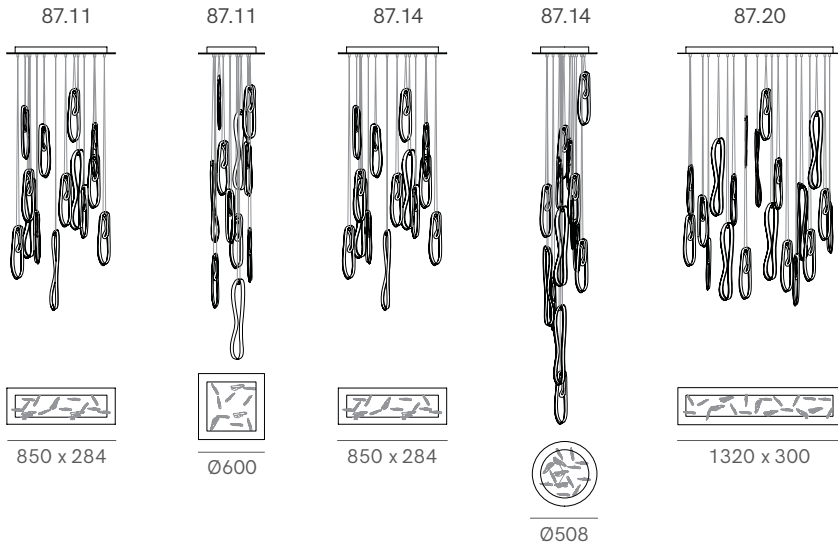

87 Surface

87 Swag

87 Random

Adjustable Length
Random canopies

adjustable up to 3000 (10') standard

adjustable up to 30500 (100') custom

Fixed Length
Random canopies

fixed length up to 3000 (10') standard

fixed length up to 30500 (100') custom

Fixed Length
Random canopies

fixed length up to 3000 (10') standard

fixed length up to 30500 (100') custom

87 Random

Adjustable Length
Non-srag Cluster canopies

87.3

Ø152

87.7

Ø203

adjustable
up to
3000 (10')
standard

adjustable
up to
30500
(100')
custom

Fixed Length
Non-srag Cluster canopies

87.19

Ø501

87.37

Ø600

87.61

Ø707

fixed
length
up to
3000 (10')
standard

fixed
length
up to
30500
(100')
custom