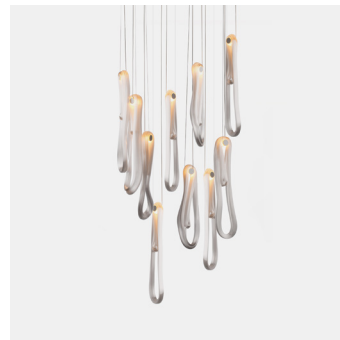

87 Random

PRODUCT NAME

87

MATERIAL

Pulled Glass, Braided Metal Coaxial Cable, Electrical Components, Swag Hook, Aircraft Cable

GENERAL LEAD TIME

3 to 4 weeks

BRAND

Bocci

OPTIONS

Brushed Nickel or White Powder Coated Canopy

CUSTOMISABLE

Yes

DESIGNER

Omer Arbel

LIGHT SOURCE & VOLTAGE

1.5W LED or 10W Xenon

PACKING DIMENSIONS

N/A

CATEGORY

Pendant Lamp INDOOR

CERTIFICATIONS

CE Certified

Related Products