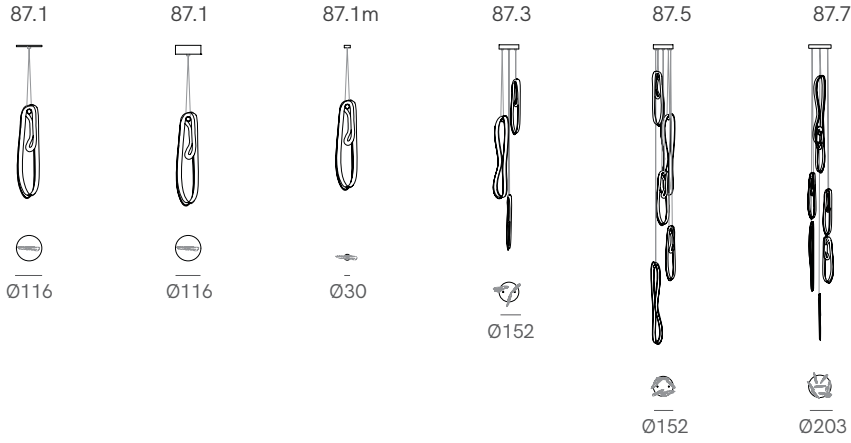

1.5W LED or 10W Xenon

PACKING DIMENSIONS

N/A

CATEGORY

Pendant Lamp INDOOR

CERTIFICATIONS

CE Certified

Related Products

87 Surface

87 Swag

87 Random

Adjustable Length
Random canopies

adjustable up to 3000 (10') standard

adjustable up to 30500 (100') custom

Fixed Length
Random canopies

fixed length up to 3000 (10') standard

87.7

Ø203

adjustable
up to
3000 (10')
standard

adjustable
up to
30500
(100')
custom

Fixed Length
Non-srag Cluster canopies

87.19

Ø501

87.37

Ø600

87.61

Ø707

fixed
length
up to
3000 (10')
standard

fixed
length
up to
30500
(100')
custom