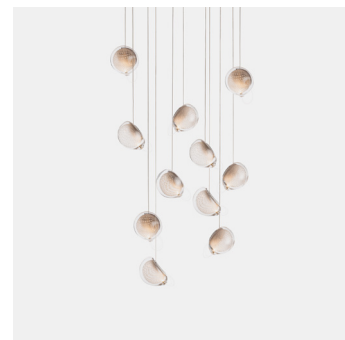

76

PRODUCT NAME

76

MATERIAL

Blown Glass, Copper Mesh, Braided Metal Coaxial Cable, Electrical Components

GENERAL LEAD TIME

3 to 4 weeks

BRAND

Bocci

OPTIONS

Brushed Nickel or White Powder Coated Canopy

CUSTOMISABLE

Yes

DESIGNER

Omer Arbel

LIGHT SOURCE & VOLTAGE

1.5W LED

PACKING DIMENSIONS

N/A

CATEGORY

Pendant & Wall Lamp ^{INDOOR}

CERTIFICATIONS

CE Certified