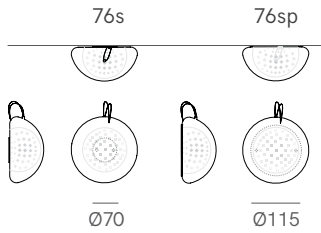

**1.5W LED**

PACKING DIMENSIONS

**N/A**

CATEGORY

**Pendant & Wall Lamp <sup>INDOOR</sup>**

CERTIFICATIONS

**CE Certified**

Surface Mount

Wall/ceiling

Adjustable Lengths

Random canopies.

adjustable  
up to  
3000 (10')  
standard

adjustable  
up to  
30500  
(100')  
custom

Fixed Lengths

Random canopies.

fixed  
length  
up to  
3000 (10')  
standard