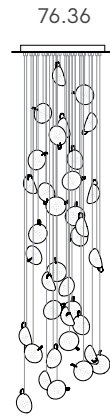

# 76

PRODUCT NAME

**76**

MATERIAL

**Blown Glass, Copper Mesh, Braided Metal Coaxial Cable, Electrical Components**

GENERAL LEAD TIME

**3 to 4 weeks**

BRAND

**Bocci**

OPTIONS

**Brushed Nickel or White Powder Coated Canopy**

CUSTOMISABLE

**Yes**

DESIGNER

**Omer Arbel**

LIGHT SOURCE & VOLTAGE

Wall/ceiling

Adjustable Lengths

Random canopies.

adjustable  
up to  
3000 (10')  
standard

adjustable  
up to  
30500  
(100')  
custom

Fixed Lengths

Random canopies.

fixed  
length  
up to  
3000 (10')  
standard

# 76

Fixed Lengths  
Random canopies

1000 x 335

600

1100 x 370

755

fixed length up to 3000 (10') standard

fixed length up to 30500 (100') custom