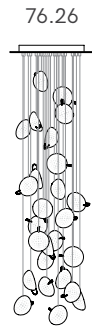

# 76

PRODUCT NAME

**76**

MATERIAL

**Blown Glass, Copper Mesh, Braided Metal Coaxial Cable, Electrical Components**

GENERAL LEAD TIME

**3 to 4 weeks**

BRAND

Wall/ceiling

Adjustable Lengths

Random canopies.

adjustable  
up to  
3000 (10')  
standard

adjustable  
up to  
30500  
(100')  
custom

Fixed Lengths

Random canopies.

fixed  
length  
up to  
3000 (10')  
standard

fixed  
length  
up to  
30500  
(100')  
custom

# 76

Fixed Lengths  
Random canopies

1000 x 335

600

1100 x 370

755

fixed length up to 3000 (10') standard

fixed length up to 30500 (100') custom