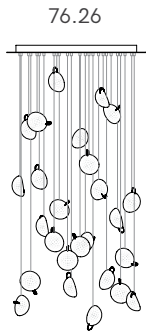

76

Fixed Lengths
Random canopies

1000 x 335