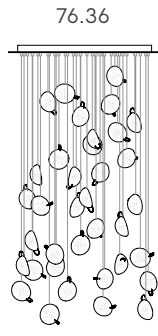

# 76

PRODUCT NAME

**76**

MATERIAL

**Blown Glass, Copper Mesh, Braided Metal Coaxial Cable, Electrical Components**

GENERAL LEAD TIME

**3 to 4 weeks**

BRAND

**Bocci**

OPTIONS

**Brushed Nickel or White Powder Coated Canopy**

CUSTOMISABLE

**Yes**

DESIGNER

**Omer Arbel**

LIGHT SOURCE & VOLTAGE

# 76

Fixed Lengths  
Random canopies

1000 x 335

600

1100 x 370

755

fixed length up to 3000 (10') standard

fixed length up to 30500 (100') custom