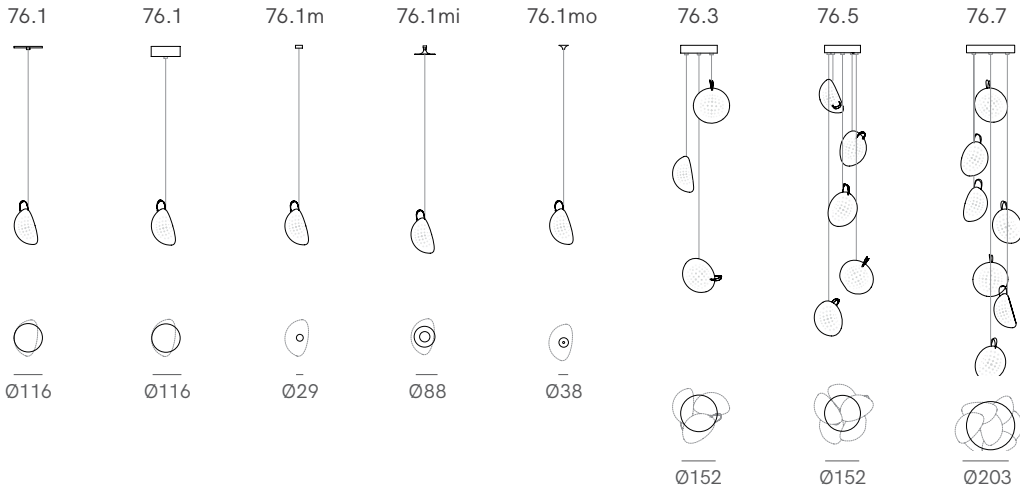

**1.5W LED**

PACKING DIMENSIONS

**N/A**

CATEGORY

**Pendant & Wall Lamp <sup>INDOOR</sup>**

CERTIFICATIONS

**CE Certified**

Surface Mount

Wall/ceiling

Adjustable Lengths

Random canopies.

adjustable  
up to  
3000 (10')  
standard

adjustable  
up to  
30500  
(100')  
custom

Fixed Lengths

Random canopies.

fixed  
length  
up to  
3000 (10')  
standard

fixed  
length  
up to  
30500  
(100')  
custom