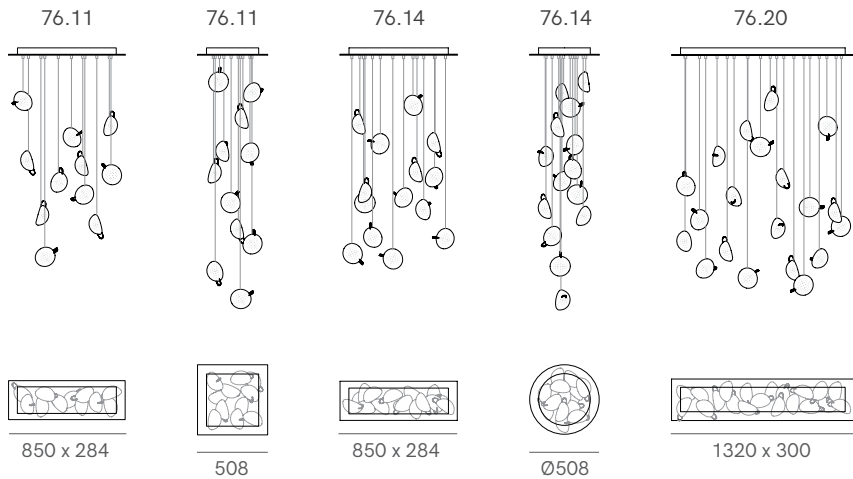

**1.5W LED**

PACKING DIMENSIONS

**N/A**

CATEGORY

**Pendant & Wall Lamp <sup>INDOOR</sup>**

CERTIFICATIONS

**CE Certified**

Surface Mount

Wall/ceiling

Adjustable Lengths

Random canopies.

adjustable  
up to  
3000 (10')  
standard

adjustable  
up to  
30500  
(100')  
custom

Fixed Lengths

Random canopies.

fixed  
length  
up to  
3000 (10')  
standard

fixed  
length  
up to  
30500  
(100')  
custom