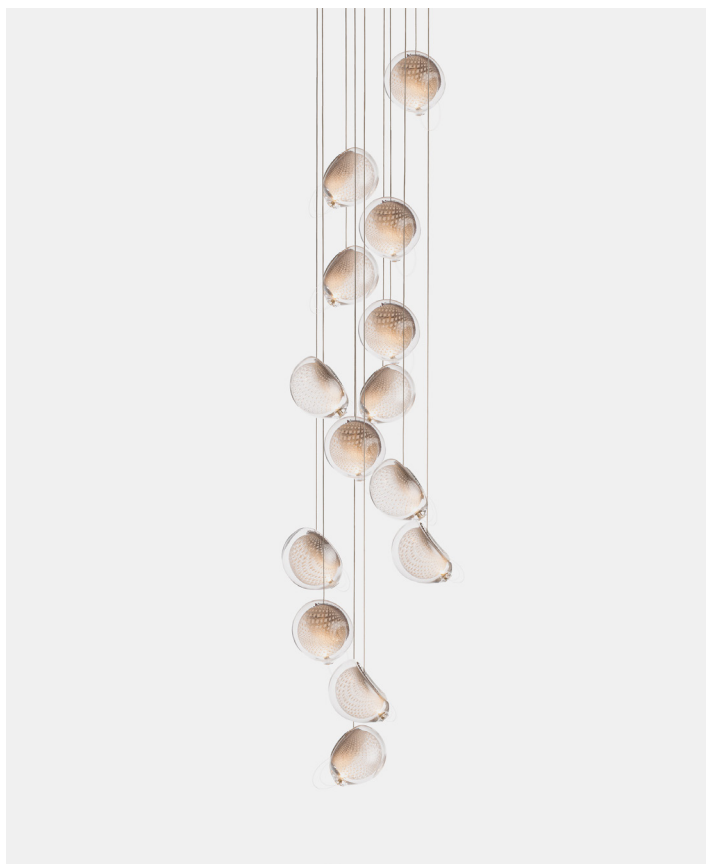

# 76

PRODUCT NAME

**76**

MATERIAL

**Blown Glass, Copper Mesh, Braided Metal Coaxial Cable, Electrical Components**

GENERAL LEAD TIME

**3 to 4 weeks**

BRAND

**Bocci**

OPTIONS

**Brushed Nickel or White Powder Coated Canopy**

CUSTOMISABLE

**Yes**

DESIGNER

**Omer Arbel**

LIGHT SOURCE & VOLTAGE

**1.5W LED**

PACKING DIMENSIONS

**N/A**

CATEGORY

**Pendant & Wall Lamp <sup>INDOOR</sup>**

CERTIFICATIONS

**CE Certified**

Surface Mount

Wall/ceiling

Adjustable Lengths

Random canopies.

adjustable  
up to  
3000 (10')  
standard

adjustable  
up to  
30500  
(100')  
custom

Fixed Lengths

Random canopies.

fixed  
length  
up to  
3000 (10')  
standard