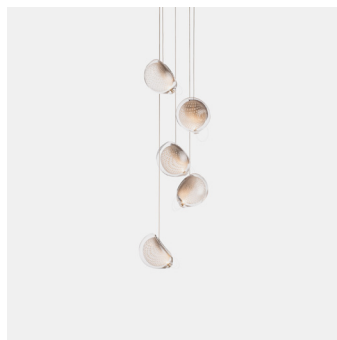

76

PRODUCT NAME

76

MATERIAL

Blown Glass, Copper Mesh, Braided Metal Coaxial Cable, Electrical Components

GENERAL LEAD TIME

3 to 4 weeks

BRAND

Bocci

OPTIONS

Brushed Nickel or White Powder Coated Canopy

CUSTOMISABLE

Yes

DESIGNER

Omer Arbel

LIGHT SOURCE & VOLTAGE

1.5W LED

PACKING DIMENSIONS

N/A

CATEGORY

Pendant & Wall Lamp ^{INDOOR}

CERTIFICATIONS

CE Certified