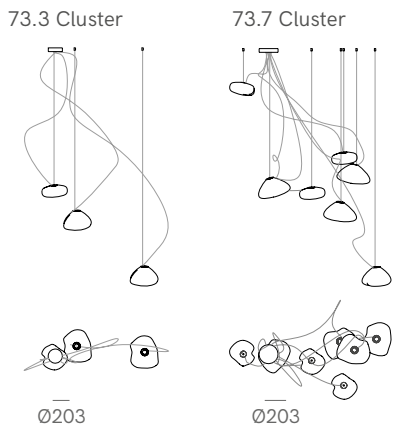

CE Certified

Related Products

73 Floor Lamp

73 Random

73 Semi Rigid

Adjustable Length

Random canopies.

Adjustable Lengths

Cluster canopies.

73 Semi Rigid

Non-adjustable Lengths

Cluster canopies.

73.19 Cluster

Ø501

73.37 Cluster

Ø600