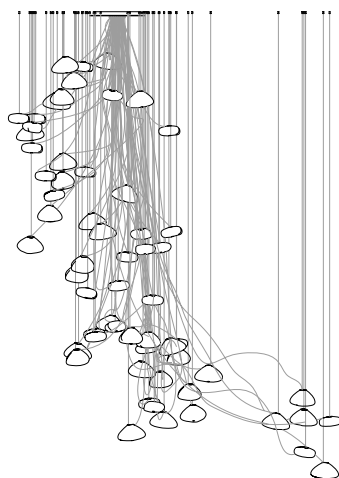

73.61 Cluster

non-adjustable length up to 3000 (10') standard

non-adjustable length up to 30500 (100') custom