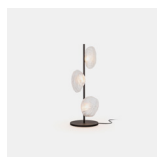

Pendant Lamp ^{INDOOR}

MATERIAL

Blown Glass, Braided Metal Coaxial Cable, Electrical Components, Swag Hooks, Aircraft Cable

OPTIONS

Brushed Nickel or White Powder Coated Canopy

LIGHT SOURCE & VOLTAGE

10W Xenon or 1.5W LED

CE Certified

Related Products

73 Floor Lamp

73 Random

73 Semi Rigid

Adjustable Length

Random canopies.

Adjustable Lengths