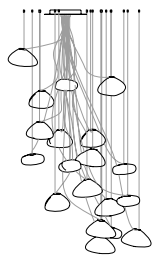

Cluster canopies.

73 Semi Rigid

Non-adjustable Lengths

Cluster canopies.

73.19 Cluster

Ø501

73.37 Cluster

Ø600