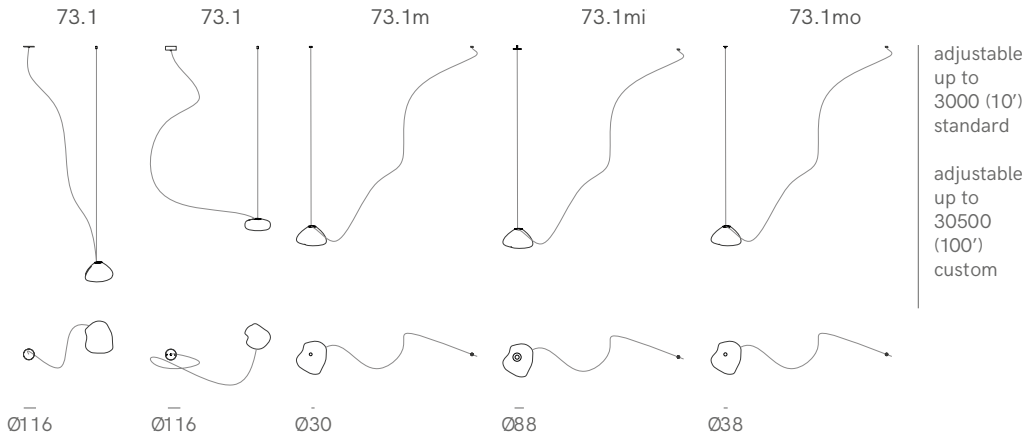

CE Certified

Related Products

73 Floor Lamp

73 Random

73 Semi Rigid

Adjustable Length

Random canopies.

Adjustable Lengths

Cluster canopies.

73 Semi Rigid

Non-adjustable Lengths

Cluster canopies.

73.19 Cluster

Ø501

73.37 Cluster

Ø600

73.61 Cluster

non-adjustable length up to 3000 (10') standard

non-adjustable length up to 30500 (100') custom

Ø707