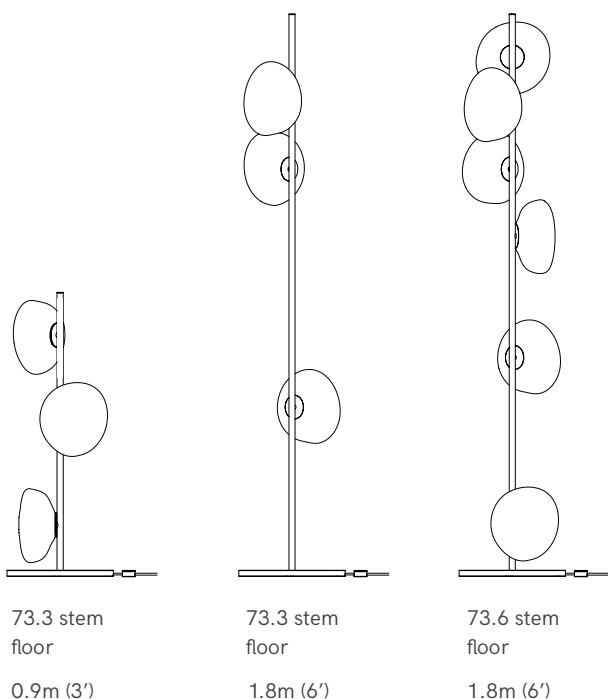

Floor Lamp ^{INDOOR}

DIMENSIONS

73.3 - H: 90cm

73.6 - H: 180cm

MATERIAL

Glass, Electrical Components, Black Flexible Cord, Dial Control

FINISHES

Grey 1 / Grey 2 / Grey 3

OPTIONS

Unlacquered Brass / Matte Black

LIGHT SOURCE & VOLTAGE

1.5W LED

GENERAL LEAD TIME

3 to 4 weeks

CUSTOMISABLE

No

PACKING DIMENSIONS

3 - 198 x 9cm + 102 x 9cm + 38 x 38 x 76cm

6 - 198 x 9cm + 198 x 9cm + 38 x 38 x 76cm

CERTIFICATIONS

CE Certified

Related Products

73 Random

73 Semi Rigid