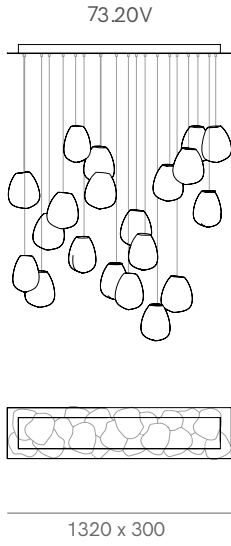

73V

PRODUCT NAME

73V

MATERIAL

Blown Glass, Braided Metal Coaxial Cable, Electrical Components

GENERAL LEAD TIME

3 to 4 weeks

BRAND

Clear / Grey / Purple / Blue / Opaque White / Opaque Green / Opaque Blue

PACKING DIMENSIONS

N/A

CATEGORY

Pendant Lamp ^{INDOOR}

LIGHT SOURCE & VOLTAGE

10W Xenon or 1.5W LED

73V

Adjustable Length
Random canopies.

Fixed Length
Random canopies.

73V

Fixed Length
Random canopies.

fixed length up to 3000 (10') standard
fixed length up to 30500 (100') custom