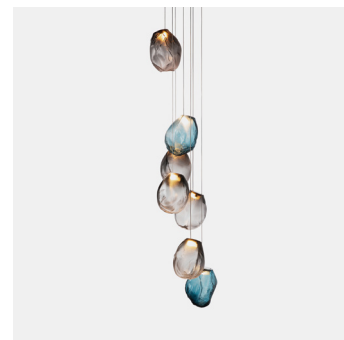

73V

PRODUCT NAME

73V

MATERIAL

Blown Glass, Braided Metal Coaxial Cable, Electrical Components

GENERAL LEAD TIME

3 to 4 weeks

BRAND

Bocci

OPTIONS

Brushed Nickel or White Powder Coated Canopy

CUSTOMISABLE

Yes

DESIGNER

Omer Arbel

FINISHES

Clear / Grey / Purple / Blue / Opaque White / Opaque Green / Opaque Blue

PACKING DIMENSIONS

N/A

CATEGORY

Pendant Lamp ^{INDOOR}

LIGHT SOURCE & VOLTAGE

10W Xenon or 1.5W LED

73V