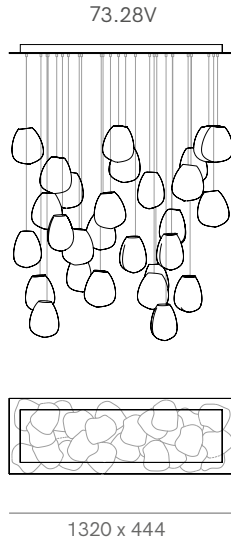

73V

PRODUCT NAME

73V

MATERIAL

Blown Glass, Braided Metal Coaxial Cable, Electrical Components

GENERAL LEAD TIME

3 to 4 weeks

BRAND

Clear / Grey / Purple / Blue / Opaque White / Opaque Green / Opaque Blue

PACKING DIMENSIONS

N/A

CATEGORY

Pendant Lamp ^{INDOOR}

LIGHT SOURCE & VOLTAGE

10W Xenon or 1.5W LED

73V

Adjustable Length
Random canopies.

Fixed Length
Random canopies.

73V

Fixed Length
Random canopies.

fixed length up to 3000 (10') standard
fixed length up to 30500 (100') custom