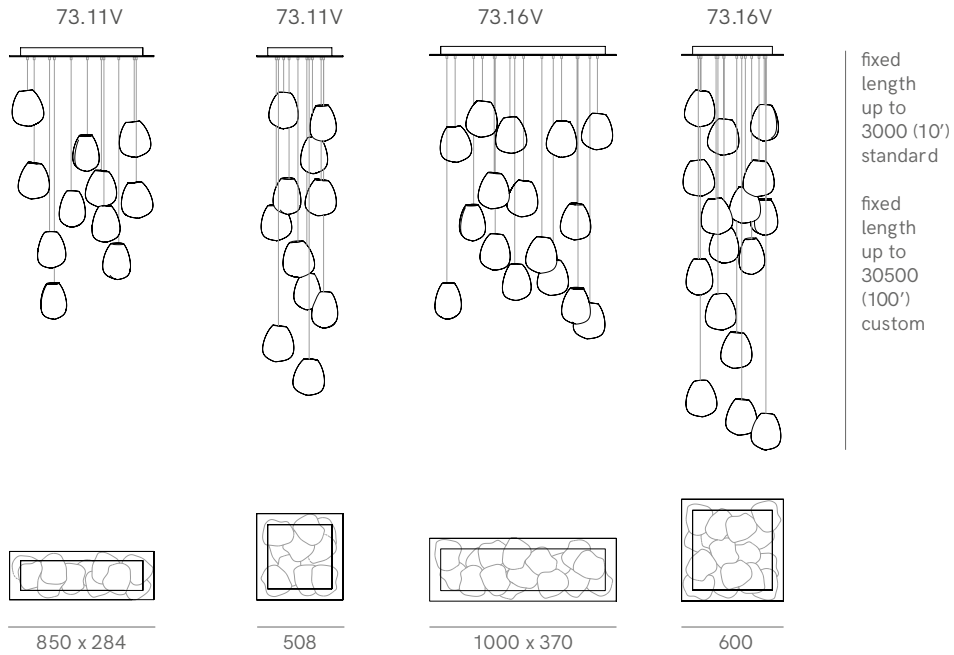

Clear / Grey / Purple / Blue / Opaque White / Opaque Green / Opaque Blue

PACKING DIMENSIONS

N/A

CATEGORY

Pendant Lamp ^{INDOOR}

LIGHT SOURCE & VOLTAGE

10W Xenon or 1.5W LED

73V

Adjustable Length
Random canopies.

Fixed Length
Random canopies.

73V

Fixed Length
Random canopies.

fixed length up to 3000 (10') standard
fixed length up to 30500 (100') custom