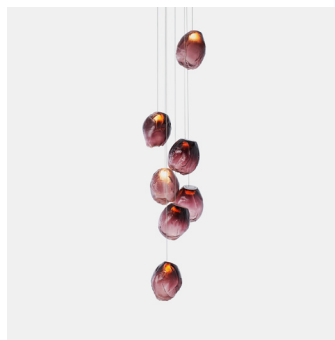

73V

PRODUCT NAME

73V

MATERIAL

Blown Glass, Braided Metal Coaxial Cable, Electrical Components

GENERAL LEAD TIME

3 to 4 weeks

BRAND

Bocci

OPTIONS

Brushed Nickel or White Powder Coated Canopy

CUSTOMISABLE

Yes

DESIGNER

Omer Arbel

FINISHES

Clear / Grey / Purple / Blue / Opaque White / Opaque Green / Opaque Blue

PACKING DIMENSIONS

N/A

CATEGORY

Pendant Lamp ^{INDOOR}

LIGHT SOURCE & VOLTAGE

10W Xenon or 1.5W LED

73V