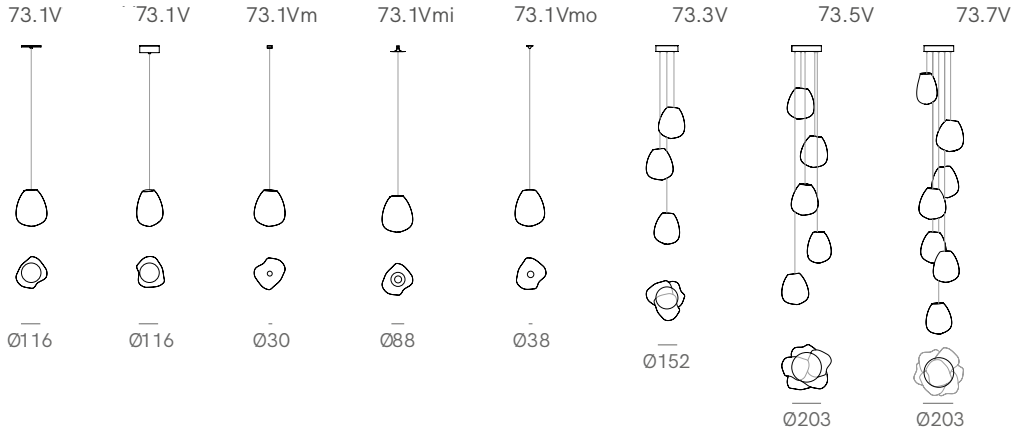

Clear / Grey / Purple / Blue / Opaque White / Opaque Green / Opaque Blue

PACKING DIMENSIONS

N/A

CATEGORY

Pendant Lamp ^{INDOOR}

LIGHT SOURCE & VOLTAGE

10W Xenon or 1.5W LED

73V

Adjustable Length
Random canopies.

Fixed Length
Random canopies.

73V

Fixed Length
Random canopies.

fixed length up to 3000 (10') standard
fixed length up to 30500 (100') custom