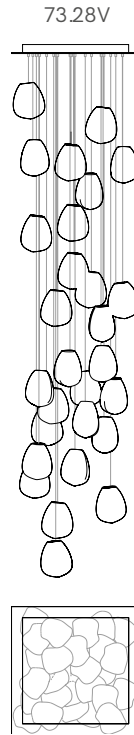

73V

PRODUCT NAME

73V

MATERIAL

Blown Glass, Braided Metal Coaxial Cable, Electrical Components

GENERAL LEAD TIME

3 to 4 weeks

BRAND

Bocci

OPTIONS

Brushed Nickel or White Powder Coated Canopy

CUSTOMISABLE

Yes

DESIGNER

Omer Arbel

FINISHES

Clear / Grey / Purple / Blue / Opaque White / Opaque Green / Opaque Blue

PACKING DIMENSIONS

N/A

CATEGORY

Pendant Lamp ^{INDOOR}

LIGHT SOURCE & VOLTAGE

10W Xenon or 1.5W LED

73V

Adjustable Length
Random canopies.

Fixed Length
Random canopies.

73V

Fixed Length
Random canopies.

fixed length up to 3000 (10') standard
fixed length up to 30500 (100') custom