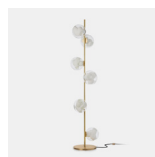

38V Floor Lamp

NEED MORE HELP?

If you require a quotation or more information about this product or brand, please get in touch with our team:

GENERAL ENQUIRIES
info@monologuelondon.com

CONTRACT ENQUIRIES
contracts@monologuelondon.com

ONLINE STORE
www.monologuelondon.com
@monologuelondon