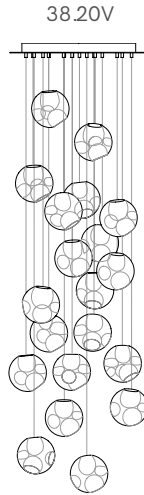

38V

PRODUCT NAME

38V

BRAND

Bocci

DESIGNER

Omer Arbel

CATEGORY

**Table, Pendant & Wall
Lamp** INDOOR

MATERIAL

Blown Glass, Braided Metal Coaxial Cable or Copper tubing, Electrical Components, Powder Coated Canopy

FINISHES

White Canopy

LIGHT SOURCE & VOLTAGE

1.5w LED or 10w Xenon

38V

Fixed Length
Random canopies.

850 x 284

Ø508

1100 x 370

Ø600

fixed length
up to
3000 (10')
standard

fixed length
up to
30500
(100')
custom

Fixed Length
Random canopies.

1320 x 444

Ø755

fixed length
up to
3000 (10')
standard

fixed length
up to
30500
(100')
custom

755