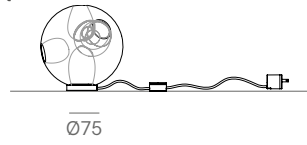

ONLINE STORE
www.monologuelondon.com
@monologuelondon

38V

Surface Mount Wall/ceiling

Table Light 38Vt

Adjustable Length Random canopies.

adjustable
up to
3000 (10')
standard

adjustable
up to
30500
(100')
custom

38V

Fixed Length
Random canopies.

850 x 284

Ø508

1100 x 370

Ø600

fixed length
up to
3000 (10')
standard

fixed length
up to
30500
(100')
custom