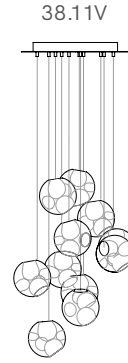

**Table, Pendant & Wall
Lamp** INDOOR

MATERIAL

Blown Glass, Braided Metal Coaxial Cable or Copper tubing, Electrical Components, Powder Coated Canopy

FINISHES

White Canopy

LIGHT SOURCE & VOLTAGE

1.5w LED or 10w Xenon

ONLINE STORE
www.monologuelondon.com
@monologuelondon

38V

Surface Mount Wall/ceiling

Table Light 38Vt

Adjustable Length Random canopies.

adjustable
up to
3000 (10')
standard

adjustable
up to
30500
(100')
custom

38V

Fixed Length
Random canopies.

850 x 284

Ø508

1100 x 370

Ø600

fixed length
up to
3000 (10')
standard

fixed length
up to
30500
(100')
custom

Fixed Length
Random canopies.

1320 x 444

Ø755

fixed length
up to
3000 (10')
standard

fixed length
up to
30500
(100')
custom

755