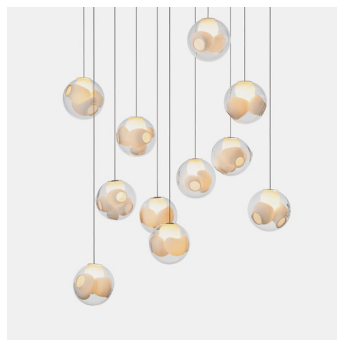

38V

PRODUCT NAME

38V

BRAND

Bocci

DESIGNER

Omer Arbel

CATEGORY

**Table, Pendant & Wall
Lamp** INDOOR

MATERIAL

Blown Glass, Braided Metal Coaxial Cable or Copper tubing, Electrical Components, Powder Coated Canopy

FINISHES

White Canopy

LIGHT SOURCE & VOLTAGE

1.5w LED or 10w Xenon

GENERAL LEAD TIME

3 to 4 weeks

CUSTOMISABLE

Yes

PACKING DIMENSIONS

N/A

CERTIFICATIONS

CE Certified

Related Products

NEED MORE HELP?

If you require a quotation or more information about this product or brand, please get in touch with our team:

GENERAL ENQUIRIES
info@monologuelondon.com

CONTRACT ENQUIRIES
contracts@monologuelondon.com

ONLINE STORE
www.monologuelondon.com
@monologuelondon