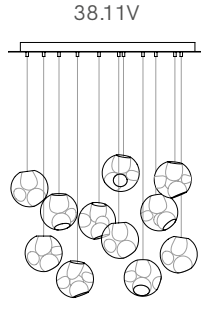

**Table, Pendant & Wall
Lamp** INDOOR

MATERIAL

Blown Glass, Braided Metal Coaxial Cable or Copper tubing, Electrical Components, Powder Coated Canopy

FINISHES

White Canopy

LIGHT SOURCE & VOLTAGE

1.5w LED or 10w Xenon

ONLINE STORE
www.monologuelondon.com
@monologuelondon

38V

Surface Mount Wall/ceiling

Table Light 38Vt

Adjustable Length Random canopies.

adjustable
up to
3000 (10')
standard

adjustable
up to
30500
(100')
custom

38V

Fixed Length
Random canopies.

850 x 284

Ø508

1100 x 370

Ø600

fixed length
up to
3000 (10')
standard

fixed length
up to
30500
(100')
custom

Fixed Length
Random canopies.

1320 x 444

Ø755

fixed length
up to
3000 (10')
standard

fixed length
up to
30500
(100')
custom

755