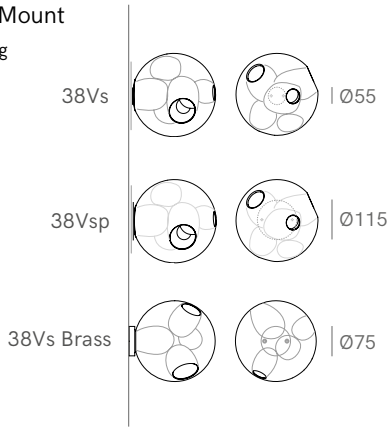

ONLINE STORE
www.monologuelondon.com
@monologuelondon

38V

Surface Mount Wall/ceiling

Table Light 38Vt

Adjustable Length Random canopies.

adjustable
up to
3000 (10')
standard

adjustable
up to
30500
(100')
custom

38V

Fixed Length
Random canopies.

850 x 284

Ø508

1100 x 370

Ø600

fixed length
up to
3000 (10')
standard

fixed length
up to
30500
(100')
custom

Fixed Length
Random canopies.

1320 x 444

Ø755

fixed length
up to
3000 (10')
standard

fixed length
up to
30500
(100')
custom

755