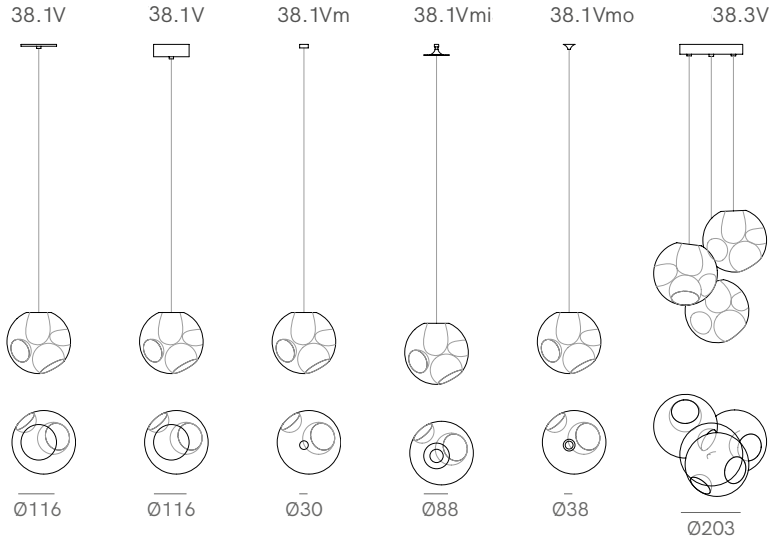

ONLINE STORE
www.monologuelondon.com
@monologuelondon

38V

Surface Mount Wall/ceiling

Table Light 38Vt

Adjustable Length Random canopies.

adjustable
up to
3000 (10')
standard

adjustable
up to
30500
(100')
custom

38V

Fixed Length
Random canopies.

850 x 284

Ø508

1100 x 370

Ø600

fixed length
up to
3000 (10')
standard

fixed length
up to
30500
(100')
custom

Fixed Length
Random canopies.

1320 x 444

Ø755

fixed length
up to
3000 (10')
standard

fixed length
up to
30500
(100')
custom

755