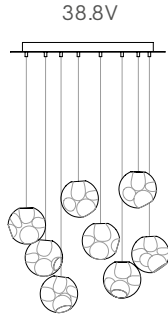

**Table, Pendant & Wall
Lamp** INDOOR

MATERIAL

Blown Glass, Braided Metal Coaxial Cable or Copper tubing, Electrical Components, Powder Coated Canopy

FINISHES

White Canopy

LIGHT SOURCE & VOLTAGE

1.5w LED or 10w Xenon

ONLINE STORE
www.monologuelondon.com
@monologuelondon

38V

Surface Mount Wall/ceiling

Table Light 38Vt

Adjustable Length Random canopies.

adjustable
up to
3000 (10')
standard

adjustable
up to
30500
(100')
custom

38V

Fixed Length
Random canopies.

850 x 284

Ø508

1100 x 370

Ø600

fixed length
up to
3000 (10')
standard

fixed length
up to
30500
(100')
custom