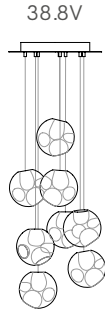

**Table, Pendant & Wall
Lamp** INDOOR

MATERIAL

Blown Glass, Braided Metal Coaxial Cable or Copper tubing, Electrical Components, Powder Coated Canopy

FINISHES

White Canopy

LIGHT SOURCE & VOLTAGE

1.5w LED or 10w Xenon

ONLINE STORE
www.monologuelondon.com
@monologuelondon

38V

Surface Mount Wall/ceiling

Table Light 38Vt

Adjustable Length Random canopies.

adjustable
up to
3000 (10')
standard

adjustable
up to
30500
(100')
custom

38V

Fixed Length
Random canopies.

850 x 284

Ø508

1100 x 370

Ø600

fixed length
up to
3000 (10')
standard

fixed length
up to
30500
(100')
custom

Fixed Length
Random canopies.

1320 x 444

Ø755

fixed length
up to
3000 (10')
standard

fixed length
up to
30500
(100')
custom

755