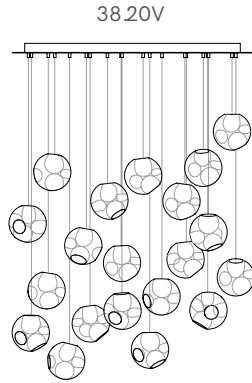

**Table, Pendant & Wall
Lamp** INDOOR

MATERIAL

Blown Glass, Braided Metal Coaxial Cable or Copper tubing, Electrical Components, Powder Coated Canopy

FINISHES

White Canopy

LIGHT SOURCE & VOLTAGE

1.5w LED or 10w Xenon

ONLINE STORE
www.monologuelondon.com
@monologuelondon

38V

Surface Mount Wall/ceiling

Table Light 38Vt

Adjustable Length Random canopies.

adjustable
up to
3000 (10')
standard

adjustable
up to
30500
(100')
custom

38V

Fixed Length
Random canopies.

850 x 284

Ø508

1100 x 370

Ø600

fixed length
up to
3000 (10')
standard

fixed length
up to
30500
(100')
custom

Fixed Length
Random canopies.

1320 x 444

Ø755

fixed length
up to
3000 (10')
standard

fixed length
up to
30500
(100')
custom

755