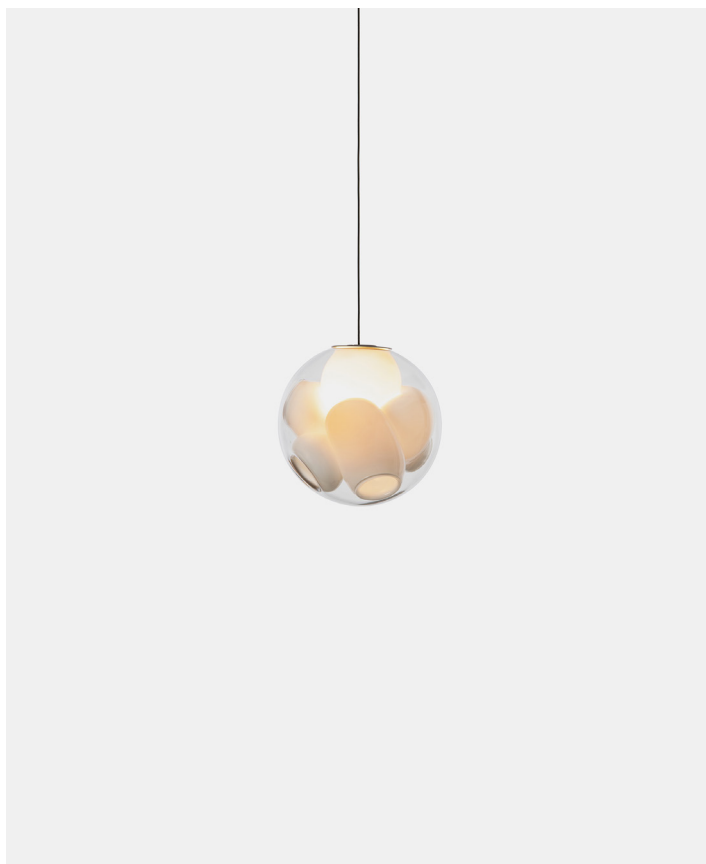

38V

PRODUCT NAME

38V

BRAND

Bocci

DESIGNER

Omer Arbel

CATEGORY

**Table, Pendant & Wall
Lamp** INDOOR

MATERIAL

Blown Glass, Braided Metal Coaxial Cable or Copper tubing, Electrical Components, Powder Coated Canopy

FINISHES

White Canopy

LIGHT SOURCE & VOLTAGE

1.5w LED or 10w Xenon

GENERAL LEAD TIME

3 to 4 weeks

CUSTOMISABLE

Yes

PACKING DIMENSIONS

N/A

CERTIFICATIONS

CE Certified

Related Products

NEED MORE HELP?

If you require a quotation or more information about this product or brand, please get in touch with our team:

GENERAL ENQUIRIES
info@monologuelondon.com

CONTRACT ENQUIRIES
contracts@monologuelondon.com

ONLINE STORE
www.monologuelondon.com
@monologuelondon