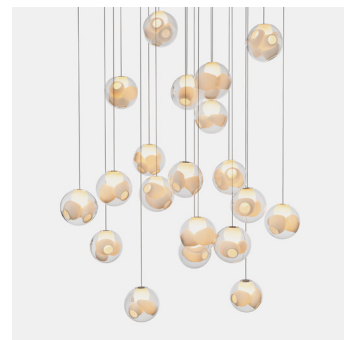

38V

PRODUCT NAME

38V

BRAND

Bocci

DESIGNER

Omer Arbel

CATEGORY

**Table, Pendant & Wall
Lamp** INDOOR

MATERIAL

Blown Glass, Braided Metal Coaxial Cable or Copper tubing, Electrical Components, Powder Coated Canopy

FINISHES

White Canopy

LIGHT SOURCE & VOLTAGE

1.5w LED or 10w Xenon

GENERAL LEAD TIME

3 to 4 weeks

CUSTOMISABLE

Yes

PACKING DIMENSIONS

N/A

CERTIFICATIONS

CE Certified

Related Products

NEED MORE HELP?

If you require a quotation or more information about this product or brand, please get in touch with our team:

GENERAL ENQUIRIES
info@monologuelondon.com

CONTRACT ENQUIRIES
contracts@monologuelondon.com

ONLINE STORE
www.monologuelondon.com
@monologuelondon