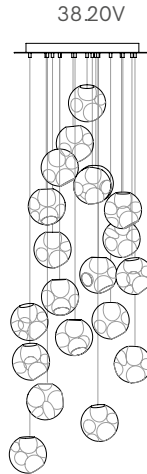

38V

PRODUCT NAME

38V

BRAND

Bocci

DESIGNER

Omer Arbel

CATEGORY

**Table, Pendant & Wall
Lamp** INDOOR

MATERIAL

Blown Glass, Braided Metal Coaxial Cable or Copper tubing, Electrical Components, Powder Coated Canopy

FINISHES

White Canopy

LIGHT SOURCE & VOLTAGE

1.5w LED or 10w Xenon

38V

Fixed Length
Random canopies.

850 x 284

Ø508

1100 x 370

Ø600

fixed length
up to
3000 (10')
standard

fixed length
up to
30500
(100')
custom

Fixed Length
Random canopies.

1320 x 444

Ø755

fixed length
up to
3000 (10')
standard

fixed length
up to
30500
(100')
custom

755