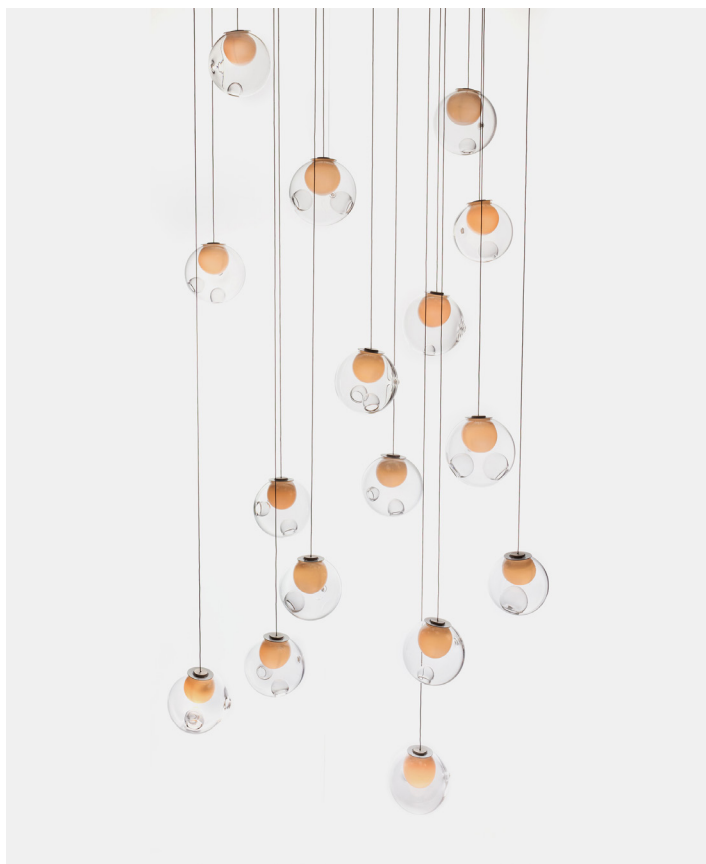

28 Random

PRODUCT NAME

28

MATERIAL

Blown Borosilicate Glass, Braided Metal Coaxial Cable, Electrical Components, Powder Coated Canopy

GENERAL LEAD TIME

3 to 4 weeks

BRAND

Brushed Nickel or White Canopy

PACKING DIMENSIONS

N/A

CATEGORY

Pendant, Wall & Table Lamp INDOOR

LIGHT SOURCE & VOLTAGE

1.5w LED or 20w Xenon

CERTIFICATIONS

CE Certified

Related Products

28 Cluster

28 Copper

28 Random

Surface Mount

Wall/ceiling

28s Brass

Table Light

Adjustable Length

Random canopies

adjustable up to 3000 (10') standard
adjustable up to 30500 (100') custom

28 Random

Non-adjustable Length
Random canopies

850 x 284

600