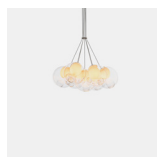

Related Products

28 Cluster