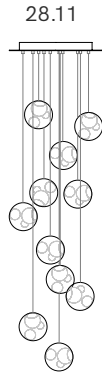

28 Random

PRODUCT NAME

28

MATERIAL

Blown Borosilicate Glass, Braided Metal Coaxial Cable, Electrical Components, Powder Coated Canopy

GENERAL LEAD TIME

3 to 4 weeks

BRAND

Brushed Nickel or White Canopy

PACKING DIMENSIONS

N/A

CATEGORY

Pendant, Wall & Table Lamp INDOOR

LIGHT SOURCE & VOLTAGE

1.5w LED or 20w Xenon

CERTIFICATIONS

Table Light

Adjustable Length

Random canopies

adjustable up to 3000 (10') standard
adjustable up to 30500 (100') custom

28 Random

Non-adjustable Length
Random canopies

850 x 284

600

508

1100 x 370

600

non-adjustable length up to 3000 (10') standard

non-adjustable length up to 30500 (100') custom

Non-adjustable Length
Random canopies

1320 x 300

1320 x 444