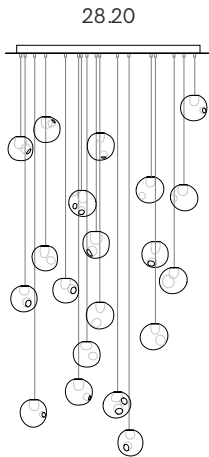

28 Random

PRODUCT NAME

28

MATERIAL

Blown Borosilicate Glass, Braided Metal Coaxial Cable, Electrical Components, Powder Coated Canopy

GENERAL LEAD TIME

3 to 4 weeks

BRAND

Brushed Nickel or White Canopy

PACKING DIMENSIONS

N/A

CATEGORY

Pendant, Wall & Table Lamp INDOOR

LIGHT SOURCE & VOLTAGE

1.5w LED or 20w Xenon

CERTIFICATIONS

Table Light

Adjustable Length

Random canopies

adjustable up to 3000 (10') standard
adjustable up to 30500 (100') custom

28 Random

Non-adjustable Length
Random canopies

850 x 284

600

508

1100 x 370

600

non-adjustable length up to 3000 (10') standard

non-adjustable length up to 30500 (100') custom

Non-adjustable Length
Random canopies

1320 x 300

1320 x 444