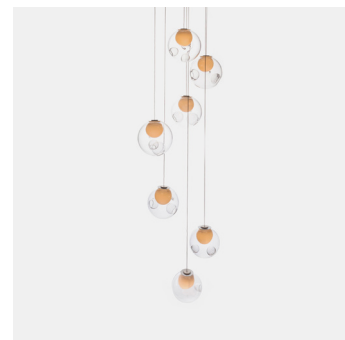

28 Random

PRODUCT NAME

28

MATERIAL

Blown Borosilicate Glass, Braided Metal Coaxial Cable, Electrical Components, Powder Coated Canopy

GENERAL LEAD TIME

3 to 4 weeks

BRAND

Bocci

FINISHES

90 Colours Available

CUSTOMISABLE

Yes

DESIGNER

Omer Arbel

OPTIONS

Brushed Nickel or White Canopy

PACKING DIMENSIONS

N/A

CATEGORY

Pendant, Wall & Table Lamp INDOOR

LIGHT SOURCE & VOLTAGE

1.5w LED or 20w Xenon

CERTIFICATIONS

CE Certified

Related Products