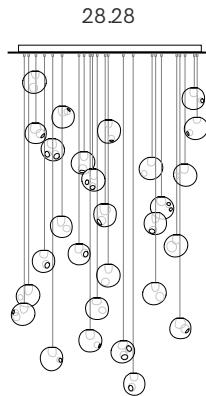

28 Random

PRODUCT NAME

28

MATERIAL

Blown Borosilicate Glass, Braided Metal Coaxial Cable, Electrical Components, Powder Coated Canopy

GENERAL LEAD TIME

3 to 4 weeks

BRAND

Brushed Nickel or White Canopy

PACKING DIMENSIONS

N/A

CATEGORY

Pendant, Wall & Table Lamp INDOOR

LIGHT SOURCE & VOLTAGE

1.5w LED or 20w Xenon

CERTIFICATIONS

Table Light

Adjustable Length

Random canopies

adjustable up to 3000 (10') standard
adjustable up to 30500 (100') custom

28 Random

Non-adjustable Length
Random canopies

850 x 284

600

508

1100 x 370

600

non-adjustable length up to 3000 (10') standard

non-adjustable length up to 30500 (100') custom

Non-adjustable Length
Random canopies

1320 x 300

1320 x 444