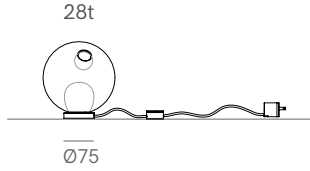

Brushed Nickel or White Canopy

PACKING DIMENSIONS

N/A

CATEGORY

Pendant, Wall & Table Lamp INDOOR

LIGHT SOURCE & VOLTAGE

1.5w LED or 20w Xenon

CERTIFICATIONS

Table Light

Adjustable Length

Random canopies

adjustable up to 3000 (10') standard
adjustable up to 30500 (100') custom

28 Random

Non-adjustable Length
Random canopies

850 x 284

600

508

1100 x 370

600

non-adjustable length up to 3000 (10') standard

non-adjustable length up to 30500 (100') custom

Non-adjustable Length
Random canopies

1320 x 300

1320 x 444