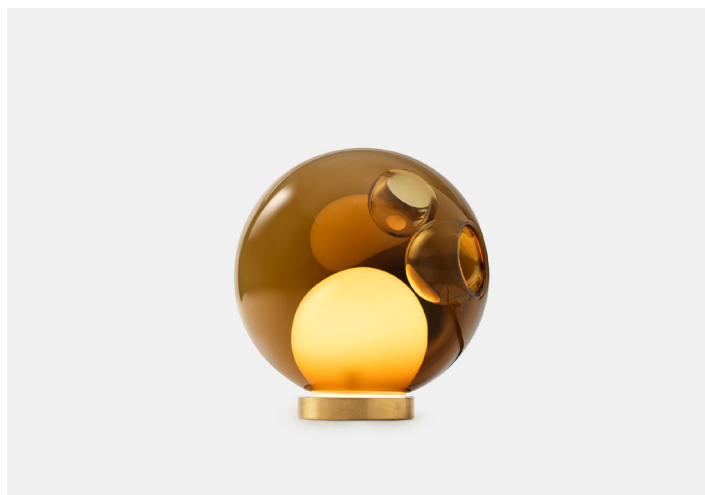

28 Random

PRODUCT NAME

28

MATERIAL

Blown Borosilicate Glass, Braided Metal Coaxial Cable, Electrical Components, Powder Coated Canopy

GENERAL LEAD TIME

3 to 4 weeks

BRAND

Brushed Nickel or White Canopy

PACKING DIMENSIONS

N/A

CATEGORY

Pendant, Wall & Table Lamp INDOOR

LIGHT SOURCE & VOLTAGE

1.5w LED or 20w Xenon

CERTIFICATIONS

CE Certified

Related Products

28 Cluster

28 Copper

28 Random

Surface Mount

Wall/ceiling

28s Brass