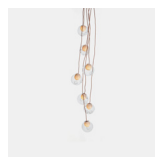

28 Random

PRODUCT NAME

28

MATERIAL

Blown Borosilicate Glass, Braided Metal Coaxial Cable, Electrical Components, Powder Coated Canopy

GENERAL LEAD TIME

3 to 4 weeks

BRAND

Bocci

FINISHES

90 Colours Available

CUSTOMISABLE

Yes

DESIGNER

Omer Arbel

OPTIONS

Brushed Nickel or White Canopy

PACKING DIMENSIONS

N/A

CATEGORY

Pendant, Wall & Table Lamp INDOOR

LIGHT SOURCE & VOLTAGE

1.5w LED or 20w Xenon

CERTIFICATIONS

CE Certified

Related Products

28 Copper