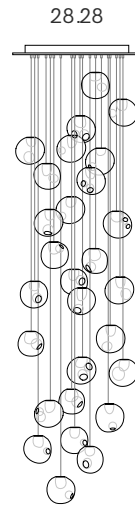

28 Random

PRODUCT NAME

28

MATERIAL

Blown Borosilicate Glass, Braided Metal Coaxial Cable, Electrical Components, Powder Coated Canopy

GENERAL LEAD TIME

3 to 4 weeks

BRAND

Brushed Nickel or White Canopy

PACKING DIMENSIONS

N/A

CATEGORY

Pendant, Wall & Table Lamp INDOOR

LIGHT SOURCE & VOLTAGE

1.5w LED or 20w Xenon

CERTIFICATIONS

Table Light

Adjustable Length

Random canopies

adjustable up to 3000 (10') standard
adjustable up to 30500 (100') custom

28 Random

Non-adjustable Length
Random canopies

850 x 284

600

508

1100 x 370

600

non-adjustable length up to 3000 (10') standard

non-adjustable length up to 30500 (100') custom

Non-adjustable Length
Random canopies

1320 x 300

1320 x 444