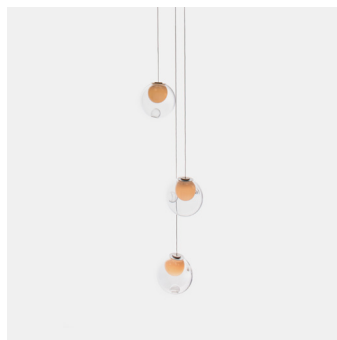

28 Random

PRODUCT NAME

28

MATERIAL

Blown Borosilicate Glass, Braided Metal Coaxial Cable, Electrical Components, Powder Coated Canopy

GENERAL LEAD TIME

3 to 4 weeks

BRAND

Bocci

FINISHES

90 Colours Available

CUSTOMISABLE

Yes

DESIGNER

Omer Arbel

OPTIONS

Brushed Nickel or White Canopy

PACKING DIMENSIONS

N/A

CATEGORY

Pendant, Wall & Table Lamp INDOOR

LIGHT SOURCE & VOLTAGE

1.5w LED or 20w Xenon

CERTIFICATIONS

CE Certified

Related Products