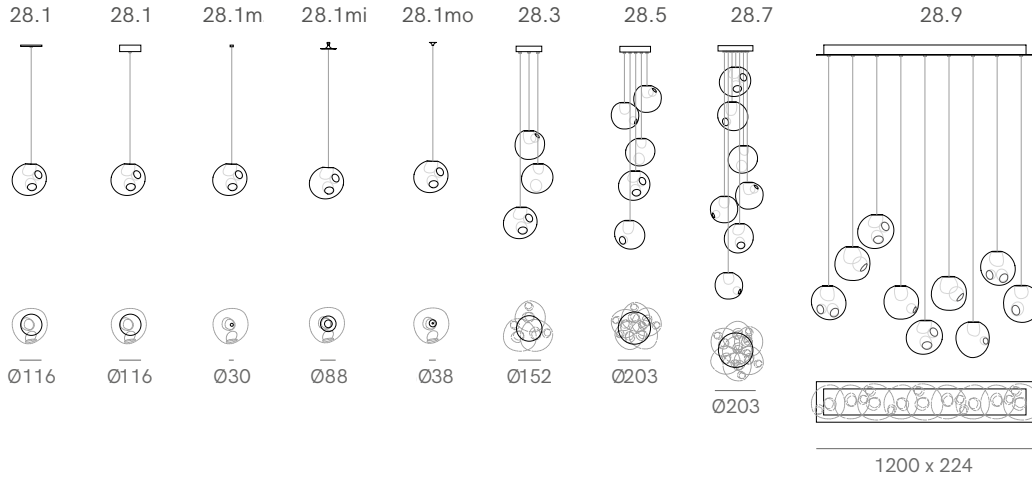

Brushed Nickel or White Canopy

PACKING DIMENSIONS

N/A

CATEGORY

Pendant, Wall & Table Lamp INDOOR

LIGHT SOURCE & VOLTAGE

1.5w LED or 20w Xenon

CERTIFICATIONS

CE Certified

Related Products

28 Cluster

28 Copper

28 Random

Surface Mount

Wall/ceiling

28s Brass

Table Light

Adjustable Length

Random canopies

adjustable up to 3000 (10') standard
adjustable up to 30500 (100') custom

28 Random

Non-adjustable Length
Random canopies

850 x 284

600

755

non-adjustable length up to 3000 (10') standard

non-adjustable length up to 30500 (100') custom