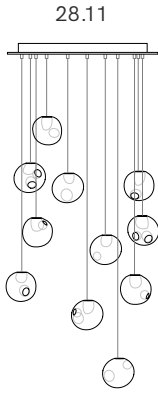

28 Random

PRODUCT NAME

28

MATERIAL

Blown Borosilicate Glass, Braided Metal Coaxial Cable, Electrical Components, Powder Coated Canopy

GENERAL LEAD TIME

3 to 4 weeks

BRAND

Brushed Nickel or White Canopy

PACKING DIMENSIONS

N/A

CATEGORY

Pendant, Wall & Table Lamp INDOOR

LIGHT SOURCE & VOLTAGE

1.5w LED or 20w Xenon

CERTIFICATIONS

Table Light

Adjustable Length

Random canopies

adjustable up to 3000 (10') standard
adjustable up to 30500 (100') custom

28 Random

Non-adjustable Length
Random canopies

850 x 284

600

508

1100 x 370

600

non-adjustable length up to 3000 (10') standard

non-adjustable length up to 30500 (100') custom

Non-adjustable Length
Random canopies

1320 x 300

1320 x 444