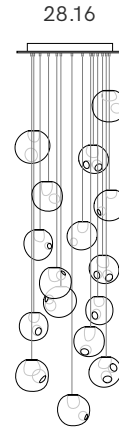

28 Random

PRODUCT NAME

28

MATERIAL

Blown Borosilicate Glass, Braided Metal Coaxial Cable, Electrical Components, Powder Coated Canopy

GENERAL LEAD TIME

3 to 4 weeks

BRAND

Brushed Nickel or White Canopy

PACKING DIMENSIONS

N/A

CATEGORY

Pendant, Wall & Table Lamp INDOOR

LIGHT SOURCE & VOLTAGE

1.5w LED or 20w Xenon

CERTIFICATIONS

Table Light

Adjustable Length

Random canopies

adjustable up to 3000 (10') standard
adjustable up to 30500 (100') custom

28 Random

Non-adjustable Length
Random canopies

850 x 284

600

508

1100 x 370

600

non-adjustable length up to 3000 (10') standard

non-adjustable length up to 30500 (100') custom

Non-adjustable Length
Random canopies

1320 x 300

1320 x 444