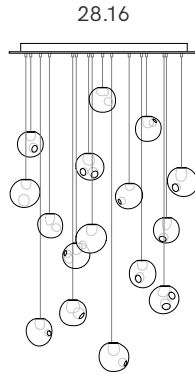

28 Random

PRODUCT NAME

28

MATERIAL

Blown Borosilicate Glass, Braided Metal Coaxial Cable, Electrical Components, Powder Coated Canopy

GENERAL LEAD TIME

3 to 4 weeks

BRAND

Brushed Nickel or White Canopy

PACKING DIMENSIONS

N/A

CATEGORY

Pendant, Wall & Table Lamp INDOOR

LIGHT SOURCE & VOLTAGE

1.5w LED or 20w Xenon

CERTIFICATIONS

Table Light

Adjustable Length

Random canopies

adjustable up to 3000 (10') standard
adjustable up to 30500 (100') custom

28 Random

Non-adjustable Length
Random canopies

850 x 284

600

508

1100 x 370

600

non-adjustable length up to 3000 (10') standard

non-adjustable length up to 30500 (100') custom

Non-adjustable Length
Random canopies

1320 x 300

1320 x 444