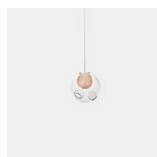

Related Products

28 Random