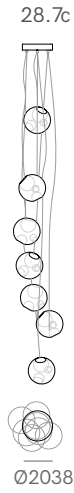

Non-adjustable
Length
Random canopies.