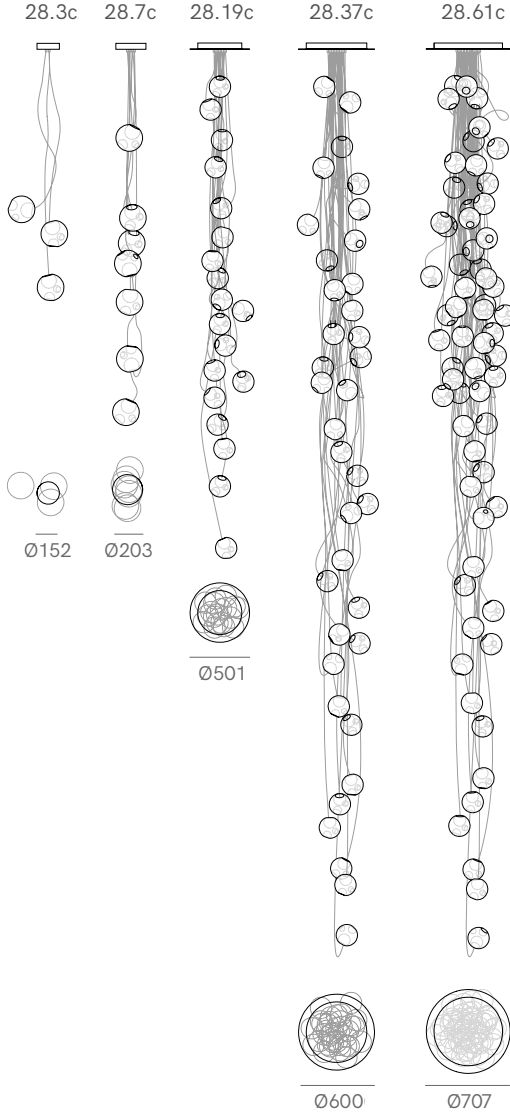

# 28 Copper

Non-adjustable Length  
Cluster canopies.

non-adjustable length up to 3000 (10') standard

non-adjustable length up to 9900 (32') custom

# 28 Copper

PRODUCT NAME

**28**

MATERIAL

**Blown Glass, Flexible Copper Tubing, Electrical Components, Copper Hardware, White Powder Coated Canopy**

GENERAL LEAD TIME

**3 to 4 weeks**

BRAND

**1.5w LED or 20w Xenon**

PACKING DIMENSIONS

**N/A**

CATEGORY

**Pendant & Wall Lamp <sup>INDOOR</sup>**

CERTIFICATIONS

**CE Certified**

# 28 Copper

Surface Mount  
Wall/ceiling

Non-adjustable  
Length  
Random canopies.

Non-adjustable  
Length  
Random canopies.