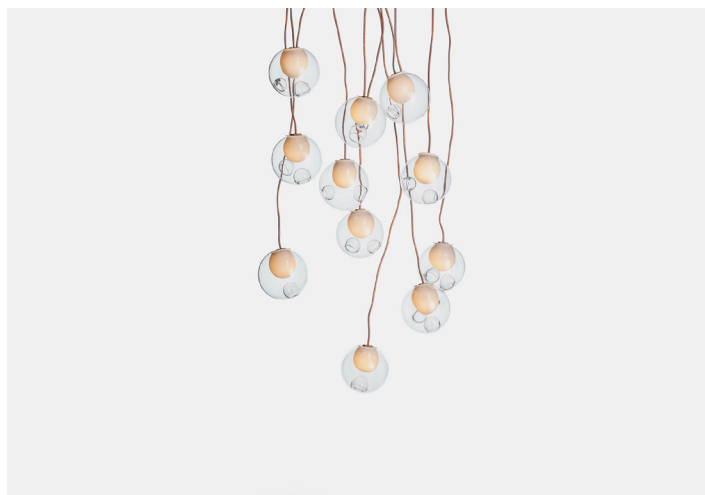

# 28 Copper

Non-adjustable Length  
Cluster canopies.

non-adjustable length up to 3000 (10') standard

non-adjustable length up to 9900 (32') custom

# 28 Copper

PRODUCT NAME

**28**

MATERIAL

**Blown Glass, Flexible Copper Tubing, Electrical Components, Copper Hardware, White Powder Coated Canopy**

GENERAL LEAD TIME

**3 to 4 weeks**

BRAND

## Related Products

28 Random

28 Cluster