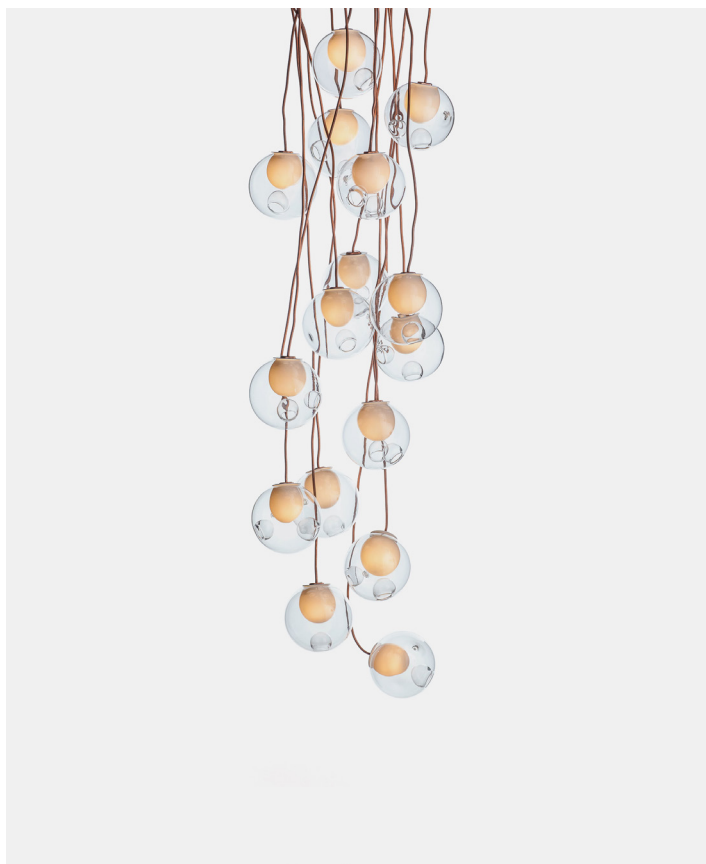

# 28 Copper

Non-adjustable Length  
Cluster canopies.

non-adjustable length up to 3000 (10') standard

non-adjustable length up to 9900 (32') custom

# 28 Copper

PRODUCT NAME

**28**

MATERIAL

**Blown Glass, Flexible Copper Tubing, Electrical Components, Copper Hardware, White Powder Coated Canopy**

GENERAL LEAD TIME

**3 to 4 weeks**

BRAND

**Bocci**

FINISHES

**90 Colours Available**

CUSTOMISABLE

**Yes**

DESIGNER

**Omer Arbel**

LIGHT SOURCE & VOLTAGE

## Related Products

28 Random

28 Cluster