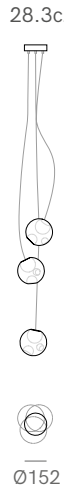

Non-adjustable
Length
Random canopies.