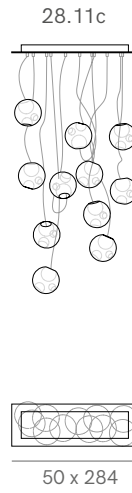

Non-adjustable
Length
Random canopies.