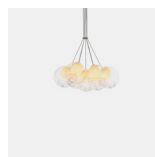

28 Copper

PRODUCT NAME

28

MATERIAL

Blown Glass, Flexible Copper Tubing, Electrical Components, Copper Hardware, White Powder Coated Canopy

GENERAL LEAD TIME

3 to 4 weeks

BRAND

Bocci

FINISHES

90 Colours Available

CUSTOMISABLE

Yes

DESIGNER

Omer Arbel

LIGHT SOURCE & VOLTAGE

1.5w LED or 20w Xenon

PACKING DIMENSIONS

N/A

CATEGORY

Pendant & Wall Lamp ^{INDOOR}

CERTIFICATIONS

CE Certified

Related Products

28 Cluster