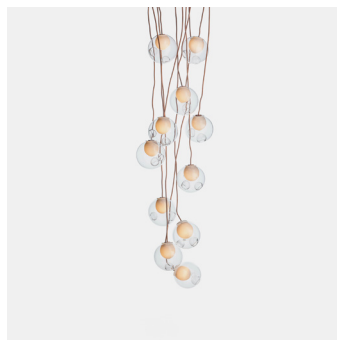

# 28 Copper

Non-adjustable Length  
Cluster canopies.

non-adjustable length up to 3000 (10') standard

non-adjustable length up to 9900 (32') custom

# 28 Copper

PRODUCT NAME

**28**

MATERIAL

**Blown Glass, Flexible Copper Tubing, Electrical Components, Copper Hardware, White Powder Coated Canopy**

GENERAL LEAD TIME

**3 to 4 weeks**

BRAND

**Bocci**

FINISHES

**90 Colours Available**

CUSTOMISABLE

**Yes**

DESIGNER

**Omer Arbel**

LIGHT SOURCE & VOLTAGE

## Related Products

28 Random

28 Cluster