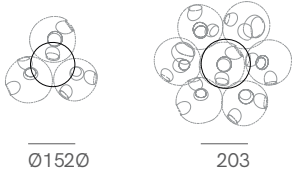

28 Cluster

PRODUCT NAME

28

MATERIAL

Blown Borosilicate Glass, Braided Metal Coaxial Cable, Electrical Components, Powder Coated Canopy

GENERAL LEAD TIME

3 to 4 weeks

BRAND

Brushed Nickel or White Canopy

PACKING DIMENSIONS

N/A

CATEGORY

Pendant Lamp ^{INDOOR}

LIGHT SOURCE & VOLTAGE

1.5w LED or 20w Xenon

CERTIFICATIONS

CE Certified

Related Products

28 Random

28 Copper

28 Cluster

Adjustable Lengths
Cluster canopies.

adjustable up to 3000 (10') standard

adjustable up to 30500 (100') custom

Fixed Lengths
Cluster canopies.

fixed length up to 3000 (10') standard

fixed length up to 30500 (100') custom