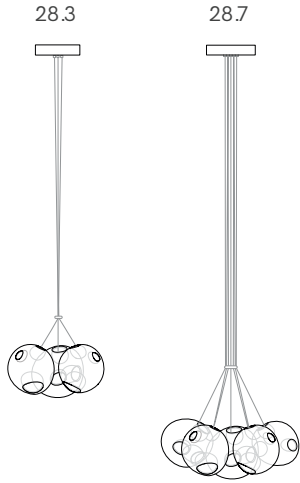

28 Cluster

PRODUCT NAME

28

MATERIAL

Blown Borosilicate Glass, Braided Metal Coaxial Cable, Electrical Components, Powder Coated Canopy

GENERAL LEAD TIME

3 to 4 weeks

BRAND

Brushed Nickel or White Canopy

PACKING DIMENSIONS

N/A

CATEGORY

Pendant Lamp ^{INDOOR}

LIGHT SOURCE & VOLTAGE

1.5w LED or 20w Xenon

CERTIFICATIONS

CE Certified

Related Products

28 Random

28 Copper

28 Cluster

Adjustable Lengths
Cluster canopies.

adjustable up to 3000 (10') standard

adjustable up to 30500 (100') custom

Fixed Lengths
Cluster canopies.

fixed length up to 3000 (10') standard

fixed length up to 30500 (100') custom