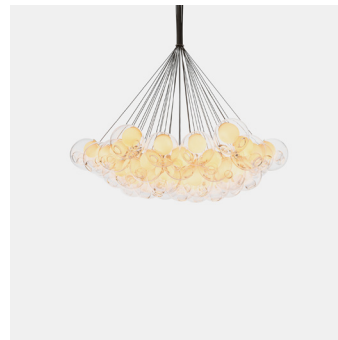

28 Cluster

PRODUCT NAME

28

MATERIAL

Blown Borosilicate Glass, Braided Metal Coaxial Cable, Electrical Components, Powder Coated Canopy

GENERAL LEAD TIME

3 to 4 weeks

BRAND

Bocci

FINISHES

90 Colours Available

CUSTOMISABLE

Yes

DESIGNER

Omer Arbel

OPTIONS

Brushed Nickel or White Canopy

PACKING DIMENSIONS

N/A

CATEGORY

Pendant Lamp ^{INDOOR}

LIGHT SOURCE & VOLTAGE

1.5w LED or 20w Xenon

CERTIFICATIONS

CE Certified

Related Products

28 Random

28 Copper

28 Cluster

Adjustable Lengths
Cluster canopies.

adjustable up to 3000 (10') standard

adjustable up to 30500 (100') custom