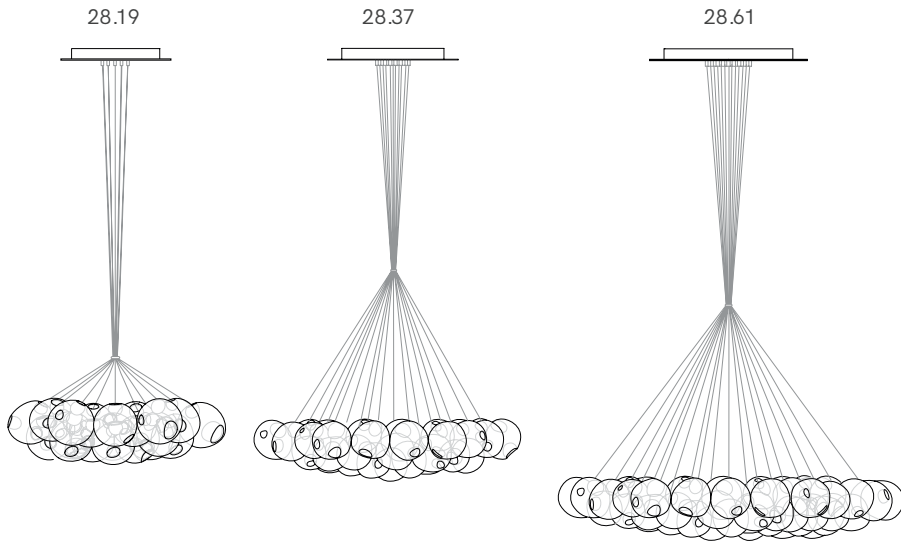

28 Cluster

PRODUCT NAME

28

MATERIAL

Blown Borosilicate Glass, Braided Metal Coaxial Cable, Electrical Components, Powder Coated Canopy

GENERAL LEAD TIME

3 to 4 weeks

BRAND

Brushed Nickel or White Canopy

PACKING DIMENSIONS

N/A

CATEGORY

Pendant Lamp ^{INDOOR}

LIGHT SOURCE & VOLTAGE

1.5w LED or 20w Xenon

CERTIFICATIONS

CE Certified

Related Products

28 Random

28 Copper

28 Cluster

Adjustable Lengths
Cluster canopies.

adjustable up to 3000 (10') standard

adjustable up to 30500 (100') custom

Fixed Lengths
Cluster canopies.

fixed length up to 3000 (10') standard

fixed length up to 30500 (100') custom