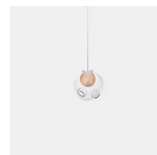

28 Cluster

PRODUCT NAME

28

MATERIAL

Blown Borosilicate Glass, Braided Metal Coaxial Cable, Electrical Components, Powder Coated Canopy

GENERAL LEAD TIME

3 to 4 weeks

BRAND

Brushed Nickel or White Canopy

PACKING DIMENSIONS

N/A

CATEGORY

Pendant Lamp ^{INDOOR}

LIGHT SOURCE & VOLTAGE

1.5w LED or 20w Xenon

CERTIFICATIONS

CE Certified

Related Products

28 Random

28 Copper

28 Cluster

Adjustable Lengths
Cluster canopies.

adjustable up to 3000 (10') standard

adjustable up to 30500 (100') custom