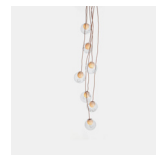

28 Cluster

PRODUCT NAME

28

MATERIAL

Blown Borosilicate Glass, Braided Metal Coaxial Cable, Electrical Components, Powder Coated Canopy

GENERAL LEAD TIME

3 to 4 weeks

BRAND

Bocci

FINISHES

90 Colours Available

CUSTOMISABLE

Yes

DESIGNER

Omer Arbel

OPTIONS

Brushed Nickel or White Canopy

PACKING DIMENSIONS

N/A

CATEGORY

Pendant Lamp ^{INDOOR}

LIGHT SOURCE & VOLTAGE

1.5w LED or 20w Xenon

CERTIFICATIONS

CE Certified

Related Products

28 Random

28 Copper

28 Cluster

Adjustable Lengths
Cluster canopies.

adjustable up to 3000 (10') standard

adjustable up to 30500 (100') custom