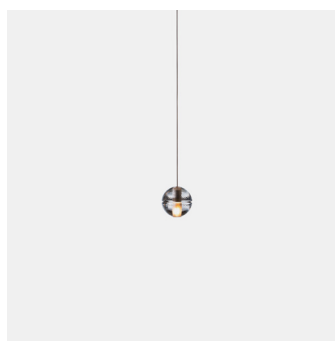

14

PRODUCT NAME

14

MATERIAL

Cast glass, Blown Borosilicate Glass, Braided Metal Coaxial Cable, Electrical Components, Powder Coated Canopy

GENERAL LEAD TIME

3 to 4 weeks

BRAND

Bocci

FINISHES

Clear / Grey / Light Amber / Amber

CUSTOMISABLE

Yes

DESIGNER

Omer Arbel

LIGHT SOURCE & VOLTAGE

1.5w LED or 10w Xenon

PACKING DIMENSIONS

N/A

CATEGORY

Pendant & Wall Lamp ^{INDOOR}

CERTIFICATIONS

CE Certified

Surface Mount

Wall/ceiling

Adjustable Lengths

Random canopies

Non-adjustable Length

Random canopies

Non-adjustable Length
Random canopies

Non-adjustable length up to 3000 (10') standard

Non-adjustable length up to 30500 (100') custom