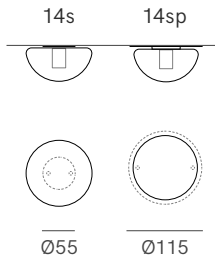

1.5w LED or 10w Xenon

PACKING DIMENSIONS

N/A

CATEGORY

Pendant & Wall Lamp ^{INDOOR}

CERTIFICATIONS

CE Certified

Surface Mount

Wall/ceiling

Adjustable Lengths

Random canopies

Non-adjustable Length

Random canopies

Non-adjustable Length
Random canopies

Non-adjustable length up to 3000 (10') standard

Non-adjustable length up to 30500 (100') custom