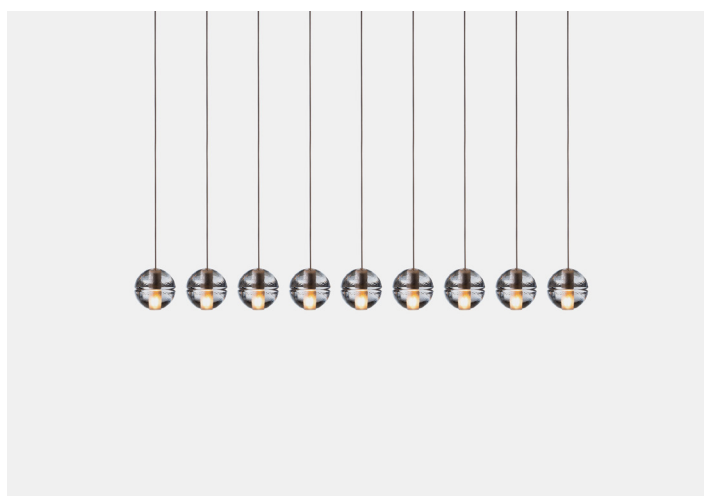

14

PRODUCT NAME

14

MATERIAL

Cast glass, Blown Borosilicate Glass, Braided Metal Coaxial Cable, Electrical Components, Powder Coated Canopy

GENERAL LEAD TIME

3 to 4 weeks

BRAND

1.5w LED or 10w Xenon

PACKING DIMENSIONS

N/A

CATEGORY

Pendant & Wall Lamp ^{INDOOR}

CERTIFICATIONS

CE Certified

Surface Mount

Wall/ceiling

Adjustable Lengths

Random canopies

Non-adjustable Length

Random canopies

Non-adjustable Length
Random canopies

Non-adjustable length up to 3000 (10') standard

Non-adjustable length up to 30500 (100') custom