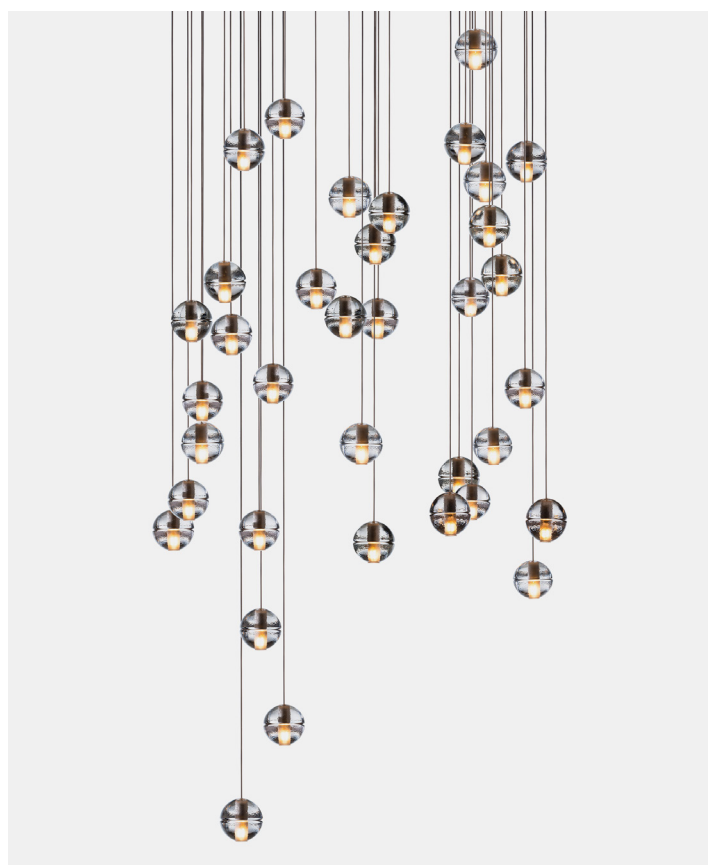

14

PRODUCT NAME

14

MATERIAL

Cast glass, Blown Borosilicate Glass, Braided Metal Coaxial Cable, Electrical Components, Powder Coated Canopy

GENERAL LEAD TIME

3 to 4 weeks

BRAND

Bocci

FINISHES

Clear / Grey / Light Amber / Amber

CUSTOMISABLE

Yes

DESIGNER

Omer Arbel

LIGHT SOURCE & VOLTAGE

1.5w LED or 10w Xenon

PACKING DIMENSIONS

N/A

CATEGORY

Pendant & Wall Lamp ^{INDOOR}

CERTIFICATIONS

CE Certified

Surface Mount