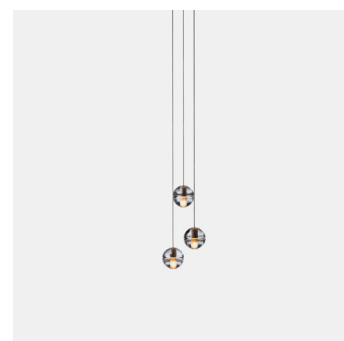

14

PRODUCT NAME

14

MATERIAL

Cast glass, Blown Borosilicate Glass, Braided Metal Coaxial Cable, Electrical Components, Powder Coated Canopy

GENERAL LEAD TIME

3 to 4 weeks

BRAND

Bocci

FINISHES

Clear / Grey / Light Amber / Amber

CUSTOMISABLE

Yes

DESIGNER

Omer Arbel

LIGHT SOURCE & VOLTAGE

1.5w LED or 10w Xenon

PACKING DIMENSIONS

N/A

CATEGORY

Pendant & Wall Lamp ^{INDOOR}

CERTIFICATIONS

CE Certified

Surface Mount

Wall/ceiling

Adjustable Lengths

Random canopies

Non-adjustable Length

Random canopies

Non-adjustable Length
Random canopies

Non-adjustable length up to 3000 (10') standard

Non-adjustable length up to 30500 (100') custom