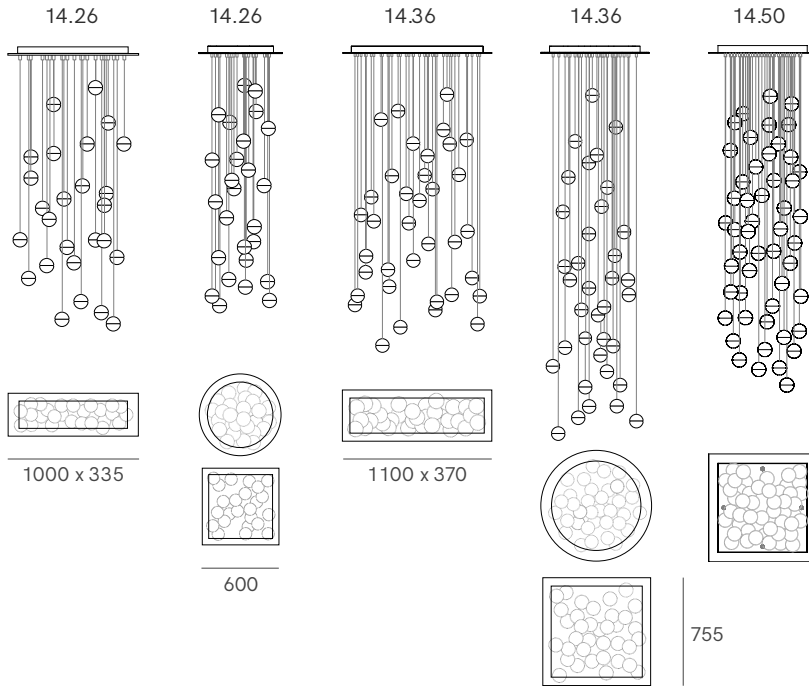

14

PRODUCT NAME

14

MATERIAL

Cast glass, Blown Borosilicate Glass, Braided Metal Coaxial Cable, Electrical Components, Powder Coated Canopy

GENERAL LEAD TIME

3 to 4 weeks

BRAND

1.5w LED or 10w Xenon

PACKING DIMENSIONS

N/A

CATEGORY

Pendant & Wall Lamp ^{INDOOR}

CERTIFICATIONS

CE Certified

Surface Mount

Wall/ceiling

Adjustable Lengths

Random canopies

Non-adjustable Length

Random canopies

Non-adjustable Length
Random canopies

Non-adjustable length up to 3000 (10') standard

Non-adjustable length up to 30500 (100') custom