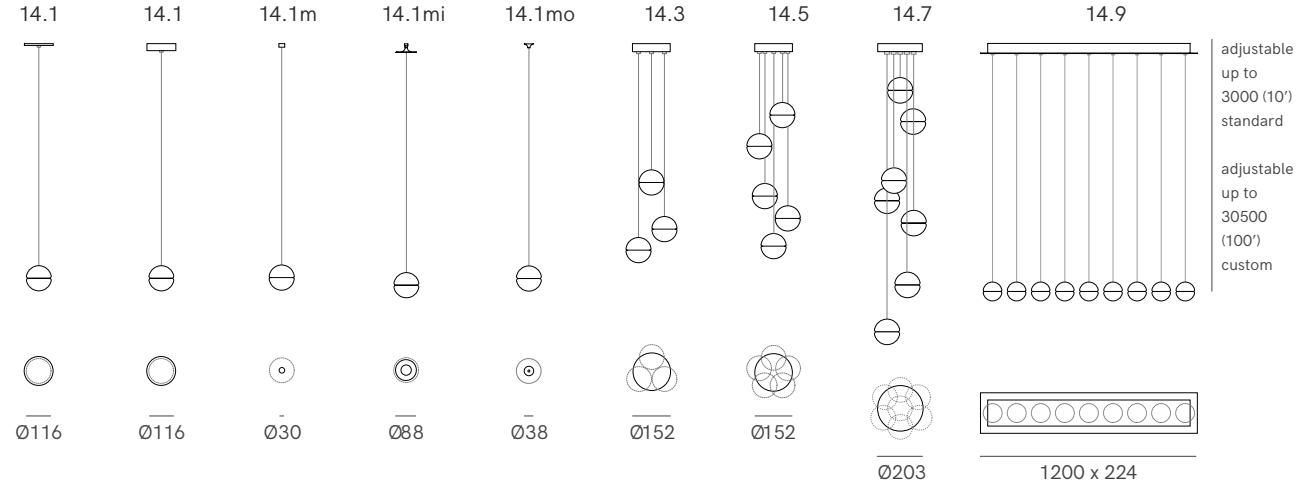

1.5w LED or 10w Xenon

PACKING DIMENSIONS

N/A

CATEGORY

Pendant & Wall Lamp ^{INDOOR}

CERTIFICATIONS

CE Certified

Surface Mount

Wall/ceiling

Adjustable Lengths

Random canopies

Non-adjustable Length

Random canopies

Non-adjustable Length
Random canopies

Non-adjustable length up to 3000 (10') standard

Non-adjustable length up to 30500 (100') custom