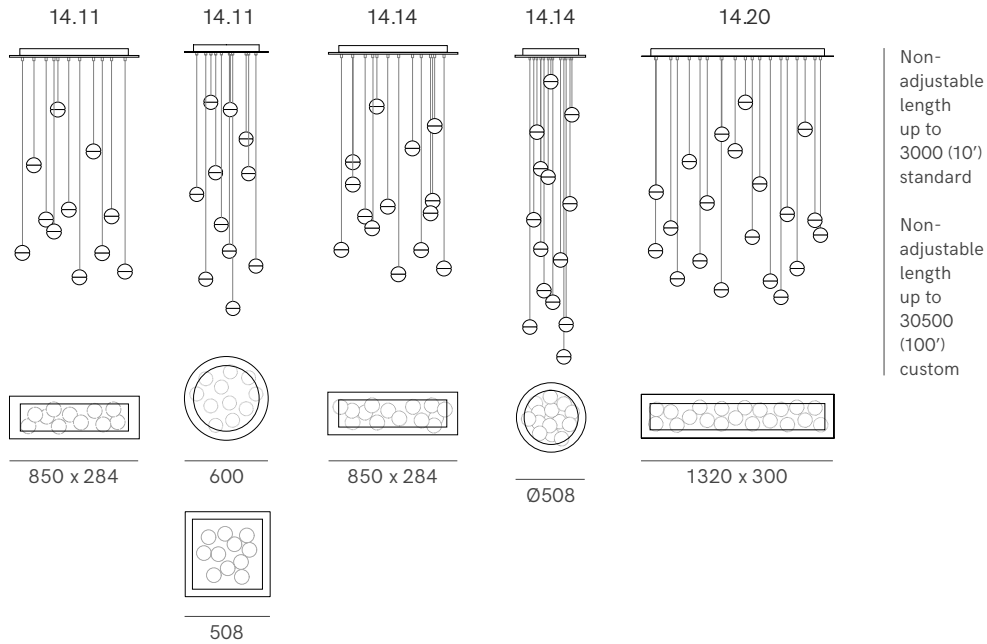

14

PRODUCT NAME

14

MATERIAL

Cast glass, Blown Borosilicate Glass, Braided Metal Coaxial Cable, Electrical Components, Powder Coated Canopy

GENERAL LEAD TIME

3 to 4 weeks

BRAND

1.5w LED or 10w Xenon

PACKING DIMENSIONS

N/A

CATEGORY

Pendant & Wall Lamp ^{INDOOR}

CERTIFICATIONS

CE Certified

Surface Mount

Wall/ceiling

Adjustable Lengths

Random canopies

Non-adjustable Length

Random canopies

Non-adjustable Length
Random canopies

Non-adjustable length up to 3000 (10') standard

Non-adjustable length up to 30500 (100') custom