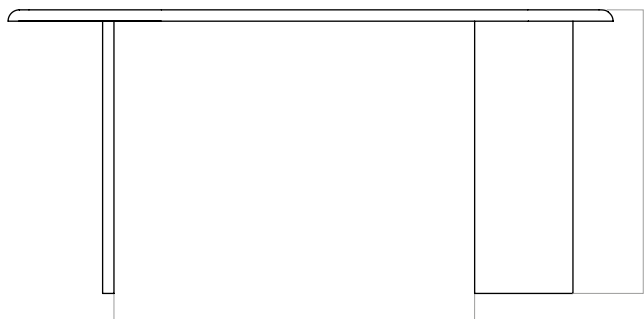

The Eclipse Desk

PRODUCT NAME

The Eclipse Desk

DIMENSIONS

H: 75cm, W: 160cm, D: 80cm

GENERAL LEAD TIME

2 to 3 weeks

BRAND

PACKING DIMENSIONS

7 x 85 x 165cm + 17 x 76 x 56cm + 74 x 41 x 41cm (30kg)

CATEGORY

Desk INDOOR

CERTIFICATIONS

Crafted from FSC and PEFC Certified Wood.

W: 160 cm / 63"

D: 80 cm / 31.5"

W: 95.5 cm / 37.6"

H: 75 cm / 29.5"