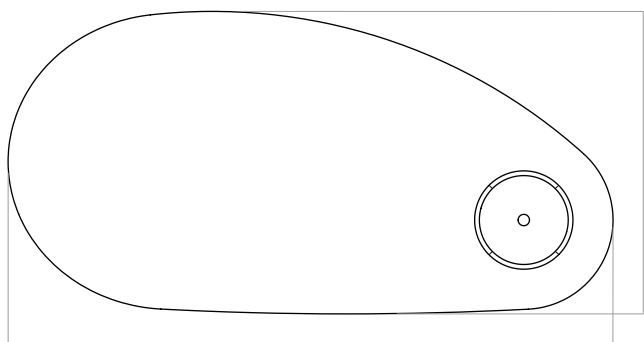

The Eclipse Desk

PRODUCT NAME

The Eclipse Desk

DIMENSIONS

H: 75cm, W: 160cm, D: 80cm

GENERAL LEAD TIME

2 to 3 weeks

BRAND

PACKING DIMENSIONS

7 x 85 x 165cm + 17 x 76 x 56cm + 74 x 41 x 41cm (30kg)

CATEGORY

Desk INDOOR

CERTIFICATIONS

Crafted from FSC and PEFC Certified Wood.

W: 160 cm / 63"

D: 80 cm / 31.5"

W: 95.5 cm / 37.6"

H: 75 cm / 29.5"