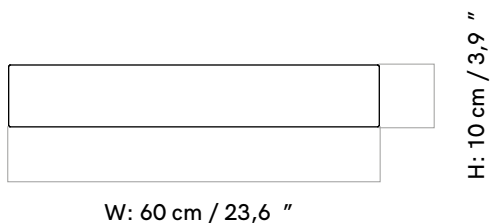

Plinth Shelf

PRODUCT NAME

Plinth Shef

DIMENSIONS

H: 10cm, W: 60cm, D: 12cm

GENERAL LEAD TIME

2 to 3 weeks

BRAND

Grey Kendzo
Marble

Kunis
Breccia

PACKING DIMENSIONS

14 x 67 x 16.5cm (3.5kg)

CATEGORY

Shelf INDOOR

CERTIFICATIONS

TSCA Title IV Compliant

W: 60 cm / 23,6 "

H: 10 cm / 3,9 "

D: 12 cm / 4,7"

Related Products

Plinth Table