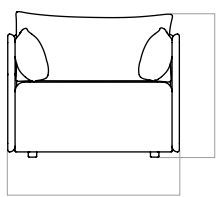

Offset Sofa

1 SEATER