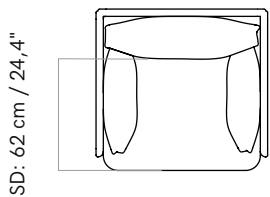

Offset Sofa

1 SEATER