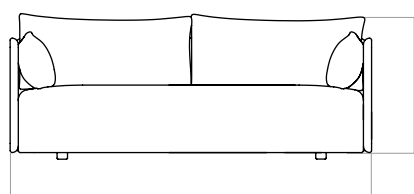

Offset Sofa

1 SEATER

2 SEATER

3 SEATER