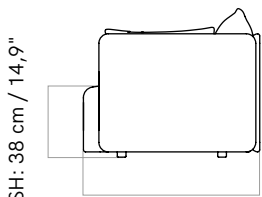

Offset Sofa

1 SEATER