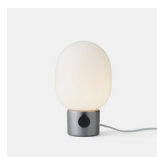

Related Products

JWDA Table Lamp