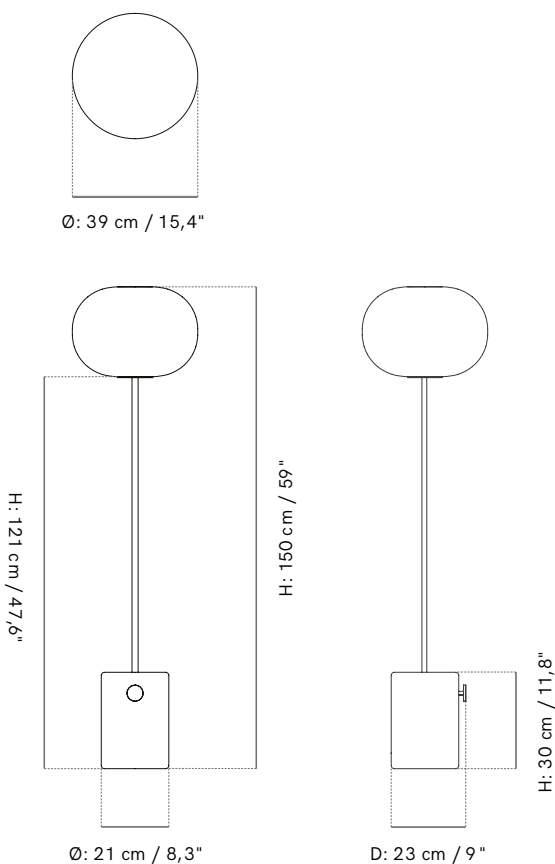

JWDA Floor Lamp

PRODUCT NAME

JWDA Floor Lamp

DIMENSIONS

H: 150cm, Ø: 39cm

CONTROL

Dimmer on Base

BRAND

Travertine & Brushed Brass / White Marble & Bronzed Brass

CUSTOMISABLE

No

CATEGORY

Floor Lamp ^{INDOOR}

LIGHT SOURCE & VOLTAGE

220-230 V | E27 (CE) Max 40 Watt
8W | 700 lm | 2200 K | Ra > 90
Energy class: F

PACKING DIMENSIONS

Lampshade - 36 x 46.5 x 46.5cm
Base - 133 x 28.5 x 28.5cm

Related Products

JWDA Table Lamp