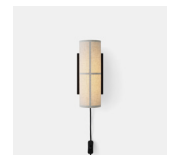

Pendant Lamp ^{INDOOR}

DIMENSIONS

Small - H: 60cm, Ø: 18cm
 Large - H: 90cm, Ø: 30cm

MATERIAL

Steel, Linen, PS Plastic, Bronzed Brass

FINISHES

White / Raw

OPTIONS

Hashira Floor Lamp

Hashira Table Lamp

Hashira Wall Lamp