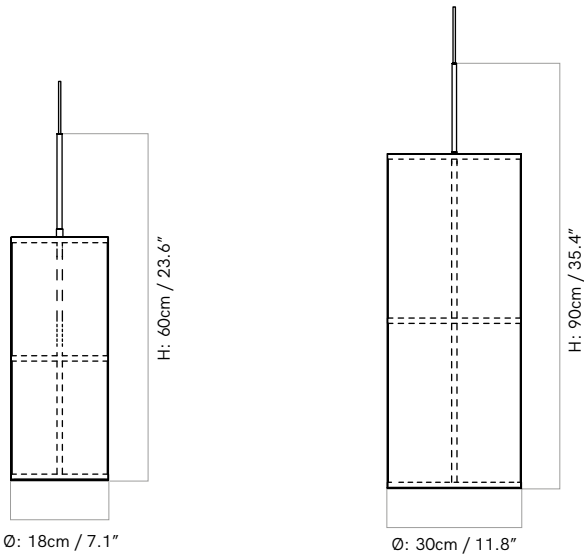

Pendant Lamp ^{INDOOR}

DIMENSIONS

Small - H: 60cm, Ø: 18cm
 Large - H: 90cm, Ø: 30cm

MATERIAL

Steel, Linen, PS Plastic, Bronzed Brass

FINISHES

White / Raw

OPTIONS

Small / Large

LIGHT SOURCE & VOLTAGE

220-230 V | E27 (CE) Max 40 Watt

CONTROL

The lamp can be connected to a dimmer system.

GENERAL LEAD TIME

2 to 3 weeks

CUSTOMISABLE

No

PACKING DIMENSIONS

Small - 50 x 24 x 24cm (1.15kg)
 Large - 80 x 37 x 37cm (2kg)

CERTIFICATIONS

IP20, Class II
 CE and ETL certified, tests can be obtained upon request.

Related Products

Hashira Pendant Cluster