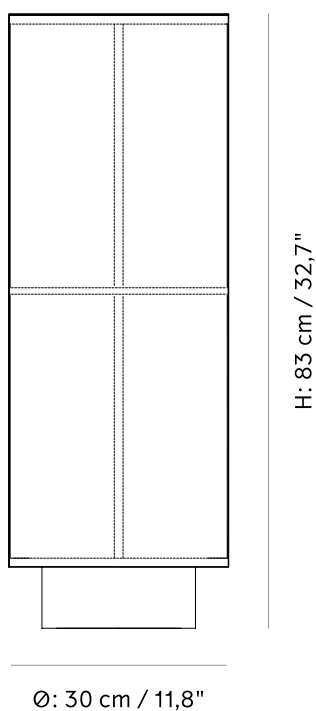

Hashira Floor Lamp

PRODUCT NAME

Hashira Floor Lamp

DIMENSIONS

H: 83cm, Ø: 30cm

CONTROL

Dimmer

BRAND

Raw, Stained Oak

CUSTOMISABLE

No

CATEGORY

Floor Lamp ^{INDOOR}

LIGHT SOURCE & VOLTAGE

220-230 V | E27 (CE) Max 40 Watt

PACKING DIMENSIONS

88 x 37 x 37cm (6.5kg)

CERTIFICATIONS

IP20, Class II
CE and ETL certified, tests can be obtained upon request.

Related Products

Hashira Pendant Cluster

Hashira Pendant

Hashira Table Lamp

Hashira High Floor Lamp