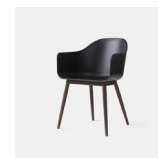

Harbour Swivel Side Chair

PRODUCT NAME

Harbour Swivel Side Chair

BRAND

Audo

DESIGNER

Norm Architects

CATEGORY

Desk Chair **INDOOR**

DIMENSIONS

Swivel base - H: 81cm, W: 50cm, D: 54.5cm

Swivel base with Casters - H: 81cm, W: 50cm, D: 55.5cm

MATERIAL

Polypropylene, Glass Fiber, Powder-Coated Steel, Casted and Extruded Aluminum

COM/COL options must be approved by Audo to ensure suitability for upholstery.

Related Products

Harbour Column Table

Harbour Side Bar Chair

Harbour Chair

Harbour Side Chair