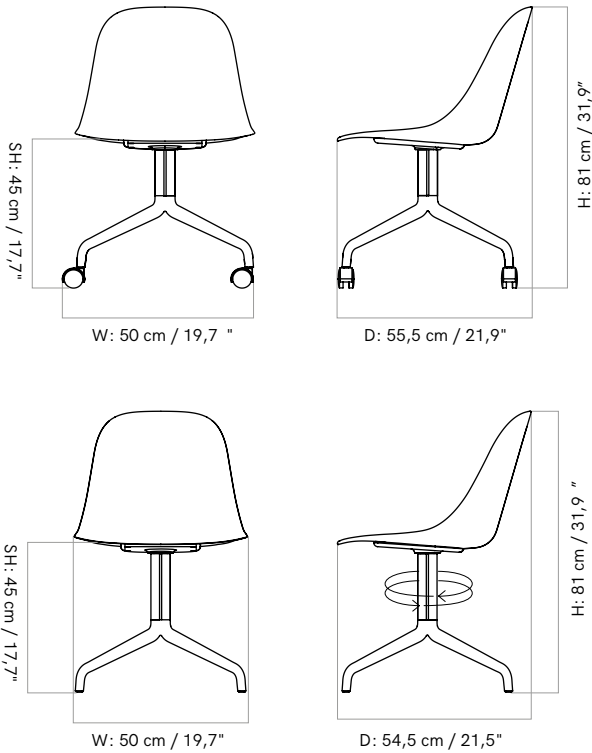

Desk Chair **INDOOR**

DIMENSIONS

Swivel base - H: 81cm, W: 50cm, D: 54.5cm

Swivel base with Casters - H: 81cm, W: 50cm, D: 55.5cm

MATERIAL

Polypropylene, Glass Fiber, Powder-Coated Steel, Casted and Extruded Aluminum

89 x 65 x 65cm (14kg)

CERTIFICATIONS

N/A

ADDITIONAL INFO Fabric Options & Categories

Textile

- Price Category 1: Barnum (Bouclé Audo), Champion (JAB), Hot Madison FR (JAB), Illusion (Nevotex), Maple (Kvadrat), Remix 3 (Kvadrat), Re-wool (Kvadrat)
- Price Category 2: Canvas 2 (Kvadrat), Clay (Sahco), Colline 2 (Kvadrat), Fiord 2 (Kvadrat), Hallingdal 65 (Kvadrat), Moss (Sahco), Steelcut 2, Steelcut Trio 3 (Kvadrat)
- Price Category 3: Safire (Sahco), Vidar 4 (Sahco)
- Price Category 4: Grand Mohair (Danish Art Weaving), Lupo (Dedar)