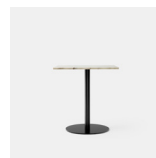

Related Products

Harbour Column Table