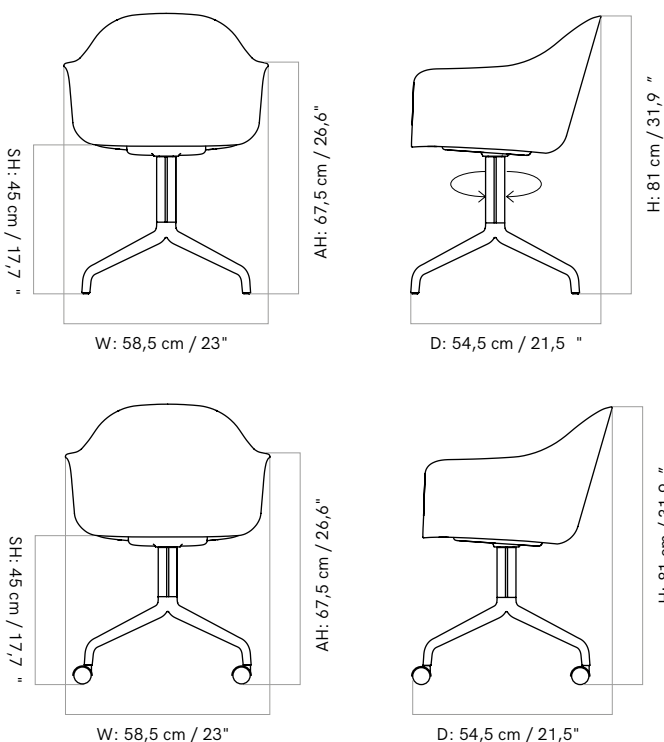

Desk Chair **INDOOR**

DIMENSIONS

Swivel base - H: 81cm, W: 58.5cm, D: 54.5cm

Swivel base with Casters - H: 81cm, W: 58.5cm, D: 54.5cm

MATERIAL

Polypropylene, Glass Fiber, Powder-Coated Steel, Casted and Extruded Aluminum

86 x 62 x 65cm (14kg)

CERTIFICATIONS

N/A

ADDITIONAL INFO Fabric Options & Categories

Textile

- Price Category 1: Barnum (Bouclé Audo), Champion (JAB), Hot Madison FR (JAB), Illusion (Nevotex), Maple (Kvadrat), Remix 3 (Kvadrat), Re-wool (Kvadrat)
- Price Category 2: Canvas 2 (Kvadrat), Clay (Sahco), Colline 2 (Kvadrat), Fiord 2 (Kvadrat), Hallingdal 65 (Kvadrat), Moss (Sahco), Steelcut 2, Steelcut Trio 3 (Kvadrat)
- Price Category 3: Safire (Sahco), Vidar 4 (Sahco)
- Price Category 4: Grand Mohair (Danish Art Weaving), Lupo (Dedar)