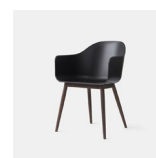

Harbour Swivel Armchair

PRODUCT NAME

Harbour Swivel Armchair

BRAND

Audo

DESIGNER

Norm Architects

CATEGORY

Desk Chair **INDOOR**

DIMENSIONS

Swivel base - H: 81cm, W: 58.5cm, D: 54.5cm

Swivel base with Casters - H: 81cm, W: 58.5cm, D: 54.5cm

MATERIAL

Polypropylene, Glass Fiber, Powder-Coated Steel, Casted and Extruded Aluminum

COM/COL options must be approved by Audo to ensure suitability for upholstery.

Related Products

Harbour Column Table

Harbour Side Bar Chair

Harbour Chair

Harbour Side Chair