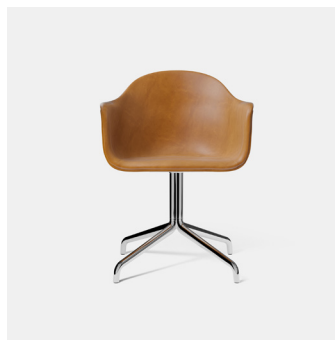

ADDITIONAL INFO Fabric Options & Categories

Textile

- Price Category 1: Barnum (Bouclé Audo), Champion (JAB), Hot Madison FR (JAB), Illusion (Nevotex), Maple (Kvadrat), Remix 3 (Kvadrat), Re-wool (Kvadrat)
- Price Category 2: Canvas 2 (Kvadrat), Clay (Sahco), Colline 2 (Kvadrat), Fiord 2 (Kvadrat), Hallingdal 65 (Kvadrat), Moss (Sahco), Steelcut 2, Steelcut Trio 3 (Kvadrat)
- Price Category 3: Safire (Sahco), Vidar 4 (Sahco)
- Price Category 4: Grand Mohair (Danish Art Weaving), Lupo (Dedar)

Leather

- Price Category 1: Dakar (Nevotex), Envy (Sørensen Leather), Ultra (Sørensen Leather)
- Price Category 2: Dunes (Sørensen Leather), Nuance (Sørensen Leather)
- Price Category 3: Royal Nubuck (Sørensen Leather)
- Price Category 4: Elegance (Sørensen Leather)

COM/COL options must be approved by Audo to ensure suitability for upholstery.

Related Products