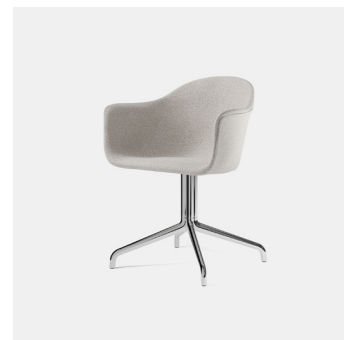

Harbour Swivel Armchair

PRODUCT NAME

Harbour Swivel Armchair

BRAND

Audo

DESIGNER

Norm Architects

CATEGORY

Desk Chair **INDOOR**

DIMENSIONS

Swivel base - H: 81cm, W: 58.5cm, D: 54.5cm

Swivel base with Casters - H: 81cm, W: 58.5cm, D: 54.5cm

MATERIAL

Polypropylene, Glass Fiber, Powder-Coated Steel, Casted and Extruded Aluminum

86 x 62 x 65cm (14kg)

CERTIFICATIONS

N/A

ADDITIONAL INFO Fabric Options & Categories

Textile

- Price Category 1: Barnum (Bouclé Audo), Champion (JAB), Hot Madison FR (JAB), Illusion (Nevotex), Maple (Kvadrat), Remix 3 (Kvadrat), Re-wool (Kvadrat)
- Price Category 2: Canvas 2 (Kvadrat), Clay (Sahco), Colline 2 (Kvadrat), Fiord 2 (Kvadrat), Hallingdal 65 (Kvadrat), Moss (Sahco), Steelcut 2, Steelcut Trio 3 (Kvadrat)
- Price Category 3: Safire (Sahco), Vidar 4 (Sahco)
- Price Category 4: Grand Mohair (Danish Art Weaving), Lupo (Dedar)