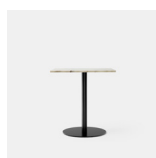

Related Products

Harbour Column Table