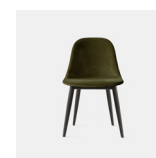

Desk Chair **INDOOR**

DIMENSIONS

Swivel base - H: 81cm, W: 58.5cm, D: 54.5cm

Swivel base with Casters - H: 81cm, W: 58.5cm, D: 54.5cm

MATERIAL

Polypropylene, Glass Fiber, Powder-Coated Steel, Casted and Extruded Aluminum

COM/COL options must be approved by Audo to ensure suitability for upholstery.

Related Products

Harbour Column Table

Harbour Side Bar Chair

Harbour Chair

Harbour Side Chair