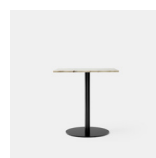

Related Products

Harbour Column Table