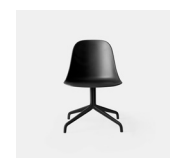

Harbour Side Chair

PRODUCT NAME

Harbour Side Chair

BRAND

Audo

DESIGNER

Norm Architects

CATEGORY

Side Chair INDOOR

DIMENSIONS

Steel Base - H: 81 cm, W: 52cm, D: 55.5cm
 Solid Oak Base - H: 81cm, W: 50cm, D: 57.5cm

MATERIAL

Polypropylene, Fiber Glass, Powder-Coated Steel or Solid Oak Base, CAL117 Foam

COM/COL options must be approved by Audo to ensure suitability for upholstery.

Related Products

Harbour Column Table

Harbour Side Bar Chair

Harbour Chair

Harbour Side Chair Swivel