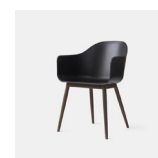

Harbour Side Chair

PRODUCT NAME

Harbour Side Chair

BRAND

Audo

DESIGNER

Norm Architects

CATEGORY

Side Chair INDOOR

DIMENSIONS

Steel Base - H: 81 cm, W: 52cm, D: 55.5cm
 Solid Oak Base - H: 81cm, W: 50cm, D: 57.5cm

MATERIAL

Polypropylene, Fiber Glass, Powder-Coated Steel or Solid Oak Base, CAL117 Foam

COM/COL options must be approved by Audo to ensure suitability for upholstery.

Related Products

Harbour Column Table

Harbour Side Bar Chair

Harbour Chair

Harbour Side Chair Swivel