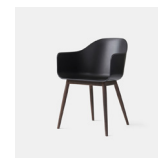

Harbour Bar Side Chair

PRODUCT NAME

Harbour Bar Side Chair

BRAND

Audo

DESIGNER

Norm Architects

CATEGORY

Bar & Counter Chair INDOOR

DIMENSIONS

Counter - H: 102cm, L: 52.5cm, D: 55.5cm
 Bar - H: 112cm, L: 52.5cm, D: 55.5cm

MATERIAL

Polypropylene, Glass Fiber, Powder-Coated Steel, Upholstery

OPTIONS

Plastic Shell / Upholstered Shell

COM/COL options must be approved by Audo to ensure suitability for upholstery.

Related Products

Harbour Column Table

Harbour Side Chair Swivel

Harbour Chair

Harbour Side Chair