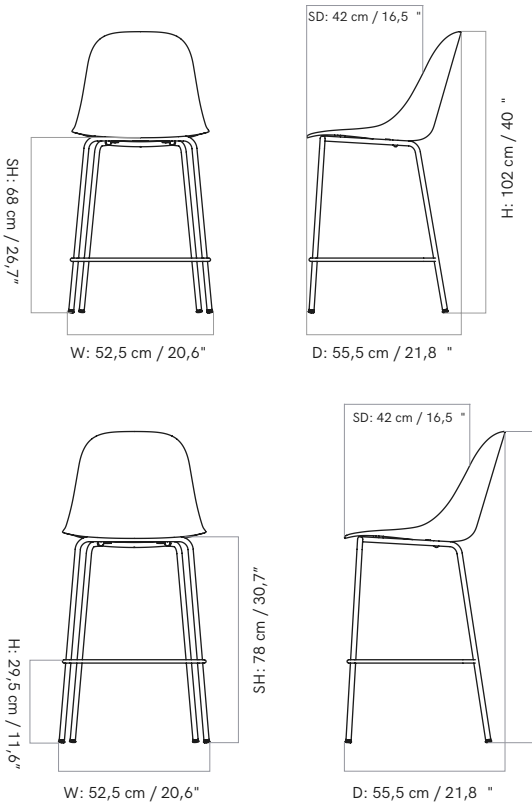

Harbour Bar Side Chair

PRODUCT NAME

Harbour Bar Side Chair

BRAND

Audo

DESIGNER

Norm Architects

CATEGORY

Bar & Counter Chair INDOOR

DIMENSIONS

Counter - H: 102cm, L: 52.5cm, D: 55.5cm
Bar - H: 112cm, L: 52.5cm, D: 55.5cm

MATERIAL

Polypropylene, Glass Fiber, Powder-Coated Steel, Upholstery

OPTIONS

Plastic Shell / Upholstered Shell

FINISHES

GENERAL LEAD TIME

6 to 8 weeks

CUSTOMISABLE

Yes

PACKING DIMENSIONS

114 x 65 x 62cm (14kg) Max

CERTIFICATIONS

FSC certified

ADDITIONAL INFO Fabric Options & Categories

Textile

- Price Category 1: Barnum (Bouclé Audo), Champion (JAB), Hot Madison FR (JAB), Illusion (Nevotex), Maple (Kvadrat), Remix 3 (Kvadrat), Re-wool (Kvadrat)
- Price Category 2: Canvas 2 (Kvadrat), Clay (Sahco), Colline 2 (Kvadrat), Fiord 2 (Kvadrat), Hallingdal 65 (Kvadrat), Moss (Sahco), Steelcut 2, Steelcut Trio 3 (Kvadrat)
- Price Category 3: Safire (Sahco), Vidar 4 (Sahco)
- Price Category 4: Grand Mohair (Danish Art Weaving), Lupo (Dedar)

Leather

- Price Category 1: Dakar (Nevotex), Envy (Sørensen Leather), Ultra (Sørensen Leather)
- Price Category 2: Dunes (Sørensen Leather), Nuance (Sørensen Leather)
- Price Category 3: Royal Nubuck (Sørensen Leather)
- Price Category 4: Elegance (Sørensen Leather)

COM/COL options must be approved by Audo to ensure suitability for upholstery.

Related Products