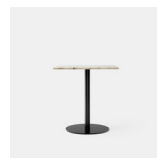

Related Products

Harbour Column Table