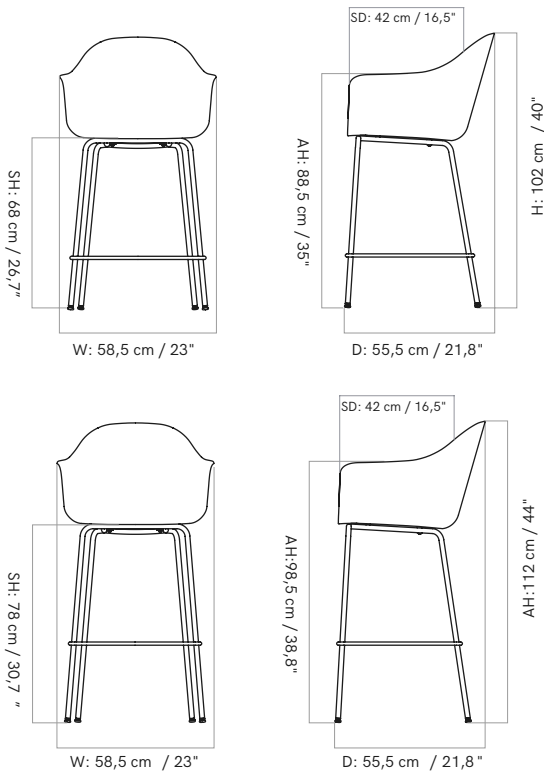

Harbour Bar Chair

PRODUCT NAME

Harbour Bar Chair

BRAND

Audo

DESIGNER

Norm Architects

CATEGORY

Bar & Counter Chair ^{INDOOR}

DIMENSIONS

Counter - H: 102cm, L: 58.5cm, D: 55.5cm
Bar - H: 112cm, L: 58.5cm, D: 55.5cm

MATERIAL

Polypropylene, Fiber Glass, Powder-Coated Steel, Upholstery

OPTIONS

Plastic Shell / Upholstered Shell

FINISHES

GENERAL LEAD TIME

6 to 8 weeks

CUSTOMISABLE

Yes

PACKING DIMENSIONS

114 x 65 x 62cm (14kg)

CERTIFICATIONS

N/A

ADDITIONAL INFO Fabric Options & Categories

Textile

- Price Category 1: Barnum (Bouclé Audo), Champion (JAB), Hot Madison FR (JAB), Illusion (Nevotex), Maple (Kvadrat), Remix 3 (Kvadrat), Re-wool (Kvadrat)
- Price Category 2: Canvas 2 (Kvadrat), Clay (Sahco), Colline 2 (Kvadrat), Fiord 2 (Kvadrat), Hallingdal 65 (Kvadrat), Moss (Sahco), Steelcut 2, Steelcut Trio 3 (Kvadrat)
- Price Category 3: Safire (Sahco), Vidar 4 (Sahco)
- Price Category 4: Grand Mohair (Danish Art Weaving), Lupo (Dedar)

Leather

- Price Category 1: Dakar (Nevotex), Envy (Sørensen Leather), Ultra (Sørensen Leather)
- Price Category 2: Dunes (Sørensen Leather), Nuance (Sørensen Leather)
- Price Category 3: Royal Nubuck (Sørensen Leather)
- Price Category 4: Elegance (Sørensen Leather)

COM/COL options must be approved by Audo to ensure suitability for upholstery.

Related Products