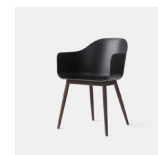

Harbour Bar Chair

PRODUCT NAME

Harbour Bar Chair

BRAND

Audo

DESIGNER

Norm Architects

CATEGORY

Bar & Counter Chair ^{INDOOR}

DIMENSIONS

Counter - H: 102cm, L: 58.5cm, D: 55.5cm
 Bar - H: 112cm, L: 58.5cm, D: 55.5cm

MATERIAL

Polypropylene, Fiber Glass, Powder-Coated Steel, Upholstery

OPTIONS

Plastic Shell / Upholstered Shell

COM/COL options must be approved by Audo to ensure suitability for upholstery.

Related Products

Harbour Side Bar Chair

Harbour Side Chair Swivel

Harbour Chair

Harbour Side Chair