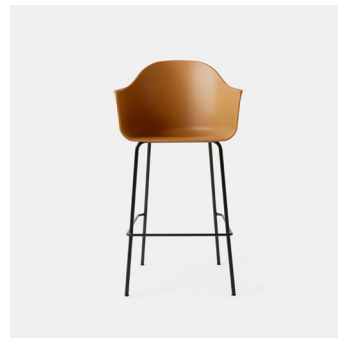

Harbour Bar Chair

PRODUCT NAME

Harbour Bar Chair

BRAND

Audo

DESIGNER

Norm Architects

CATEGORY

Bar & Counter Chair ^{INDOOR}

DIMENSIONS

Counter - H: 102cm, L: 58.5cm, D: 55.5cm
Bar - H: 112cm, L: 58.5cm, D: 55.5cm

MATERIAL

Polypropylene, Fiber Glass, Powder-Coated Steel, Upholstery

OPTIONS

Plastic Shell / Upholstered Shell

FINISHES

GENERAL LEAD TIME

6 to 8 weeks

CUSTOMISABLE

Yes

PACKING DIMENSIONS

114 x 65 x 62cm (14kg)

CERTIFICATIONS

N/A

ADDITIONAL INFO Fabric Options & Categories

Textile

- Price Category 1: Barnum (Bouclé Audo), Champion (JAB), Hot Madison FR (JAB), Illusion (Nevotex), Maple (Kvadrat), Remix 3 (Kvadrat), Re-wool (Kvadrat)
- Price Category 2: Canvas 2 (Kvadrat), Clay (Sahco), Colline 2 (Kvadrat), Fiord 2 (Kvadrat), Hallingdal 65 (Kvadrat), Moss (Sahco), Steelcut 2, Steelcut Trio 3 (Kvadrat)
- Price Category 3: Safire (Sahco), Vidar 4 (Sahco)
- Price Category 4: Grand Mohair (Danish Art Weaving), Lupo (Dedar)

Leather

- Price Category 1: Dakar (Nevotex), Envy (Sørensen Leather), Ultra (Sørensen Leather)
- Price Category 2: Dunes (Sørensen Leather), Nuance (Sørensen Leather)
- Price Category 3: Royal Nubuck (Sørensen Leather)
- Price Category 4: Elegance (Sørensen Leather)

COM/COL options must be approved by Audo to ensure suitability for upholstery.

Related Products