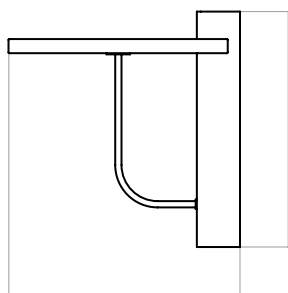

# Corbel Shelf

PRODUCT NAME

Corbel Shelf

DIMENSIONS

H: 30cm, L: 28cm, D: 29.5cm

GENERAL LEAD TIME

2 to 3 weeks

BRAND

PACKING DIMENSIONS

37.5 x 40 x 40cm (3.5kg)

CATEGORY

Shelf INDOOR

CERTIFICATIONS

N/A

W: 28 cm / 11"

H: 26,5 cm / 10,4"

D: 29,5 cm / 11,6"

H: 30 cm / 11,8"