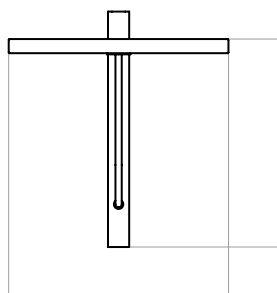

# Corbel Shelf

PRODUCT NAME

Corbel Shelf

DIMENSIONS

H: 30cm, L: 28cm, D: 29.5cm

GENERAL LEAD TIME

2 to 3 weeks

BRAND

PACKING DIMENSIONS

37.5 x 40 x 40cm (3.5kg)

CATEGORY

Shelf INDOOR

CERTIFICATIONS

N/A

W: 28 cm / 11"

H: 26,5 cm / 10,4"

D: 29,5 cm / 11,6"

H: 30 cm / 11,8"