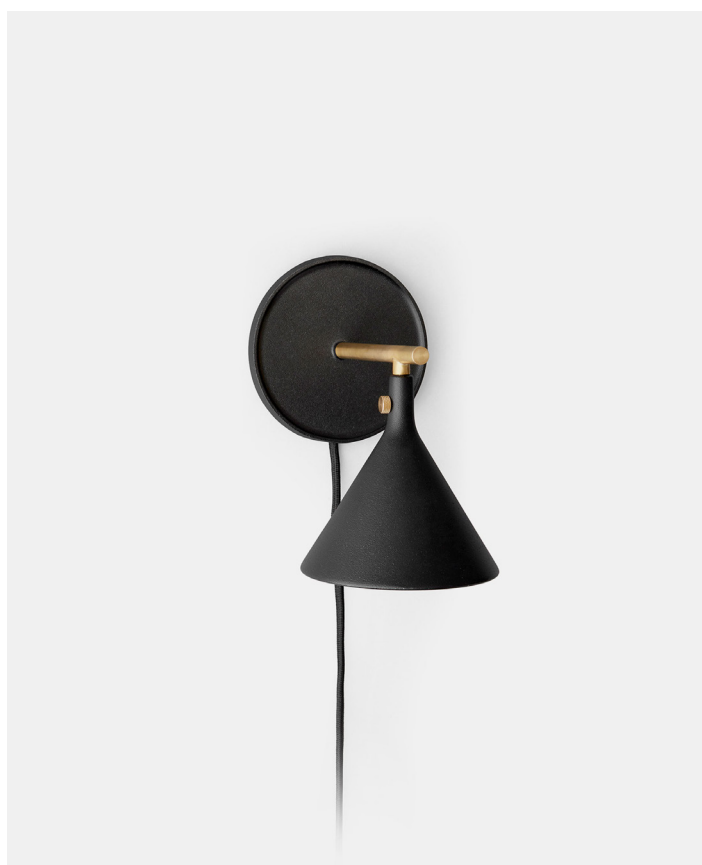

Cast Sconce

PRODUCT NAME

Cast Sconce

DIMENSIONS

H: 19.6cm, L: 12.5cm, D: 18cm, Cord length: 200cm

CONTROL

Rotary dimmer on cord.

BRAND

Audo

MATERIAL

Sand-Cast Aluminium with Painted Finish, PVC Cord, Matt Rubber Coating

GENERAL LEAD TIME

2 to 3 weeks

DESIGNER

Tom Chung & Jordan Murphy

FINISHES

25.1 x 16.1 x 22.8cm (0.85kg)

CERTIFICATIONS

CE and IP20

Ø: 12,5 cm / 4,9 "2

Ø: 12 cm / 4,7

D: 14,9 cm / 5,9

H: 19,6 cm / 7,7 "

D: 18 cm / 7,0 "9

Related Products

Cast Pendant