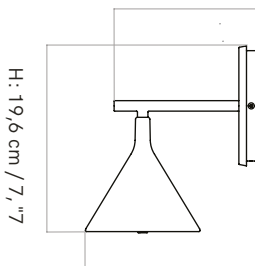

Cast Sconce

PRODUCT NAME

Cast Sconce

DIMENSIONS

H: 19.6cm, L: 12.5cm, D: 18cm, Cord length: 200cm

CONTROL

Rotary dimmer on cord.

BRAND

25.1 x 16.1 x 22.8cm (0.85kg)

CERTIFICATIONS

CE and IP20

Ø: 12,5 cm / 4,9 "2

Ø: 12 cm / 4,7

D: 14,9 cm / 5,9

H: 19,6 cm / 7,7 "

D: 18 cm / 7,0 "9