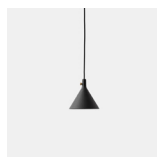

Related Products

Cast Pendant