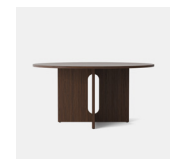

# Androgyne Side Table Ø40

**PRODUCT NAME**

Androgyne Side Table Ø40

**BRAND**

Audo

**DESIGNER**

Danielle Siggerud

**CATEGORY**

Side Table **INDOOR**

**DIMENSIONS**

Steel Base - H: 43cm, Ø: 40cm  
 Steel Base With Marble Top - H: 44.8cm, Ø: 42cm

**MATERIAL**

Powder Coated Steel, Marble

**OPTIONS**

With Marble Top / Without Marble Top

TSCA Title VI Compliant

**Related Products**

Androgyne Side Table Ø50

Androgyne Lounge Table

Androgyne Dining Table - Rectangular

Androgyne Dining Table - Round