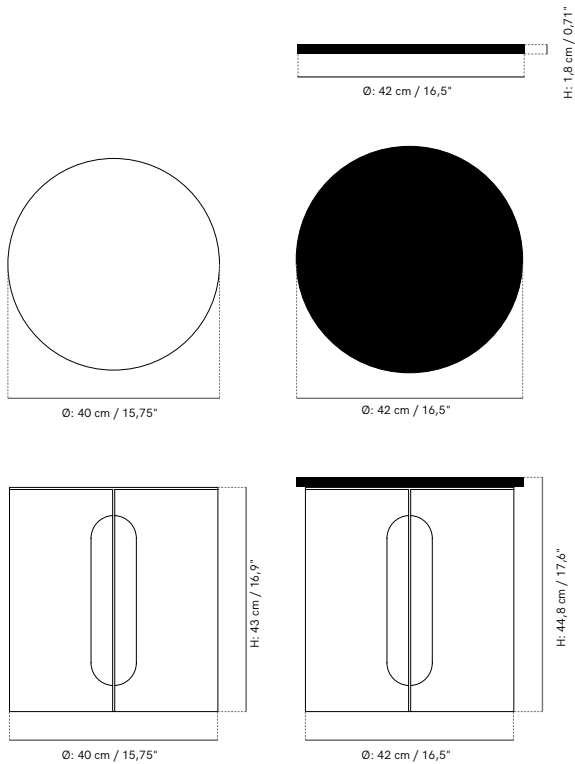

Side Table **INDOOR**

**DIMENSIONS**

Steel Base - H: 43cm, Ø: 40cm  
 Steel Base With Marble Top - H: 44.8cm, Ø: 42cm

**MATERIAL**

Powder Coated Steel, Marble

**OPTIONS**

With Marble Top / Without Marble Top

**FINISHES**

**GENERAL LEAD TIME**

2 to 3 weeks

**CUSTOMISABLE**

No

**PACKING DIMENSIONS**

Steel Base: 49 x 43 x 43cm (10kg)  
 Marble Top: 16 x 49.5 x 49.5cm (7kg)

**CERTIFICATIONS**

TSCA Title VI Compliant

**Related Products**

Androgyne Side Table Ø50

Androgyne Lounge Table

Androgyne Dining Table - Rectangular

Androgyne Dining Table - Round