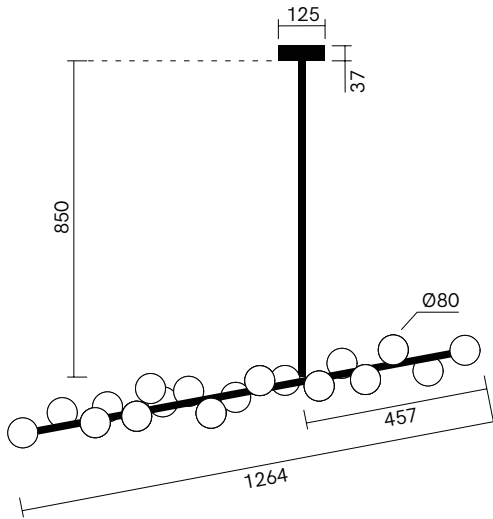

Mimosa 069

Standard length options

069OL-P04