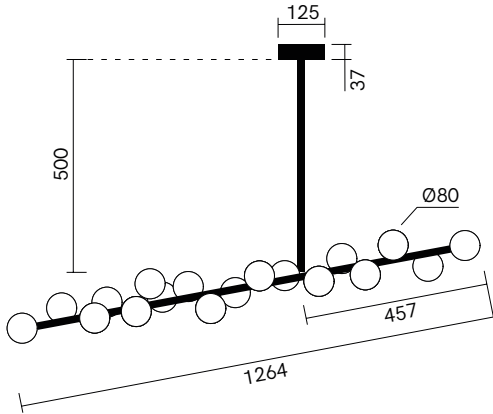

Mimosa 069

Standard length options

069OL-P01