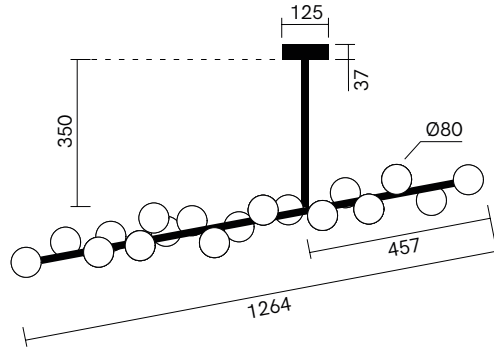

Mimosa 069

Standard length options

069OL-P03