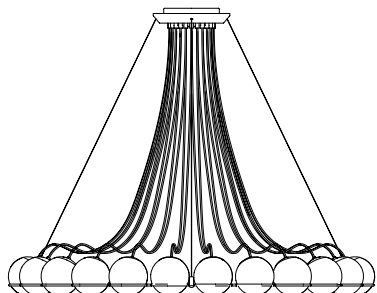

Suspension <sup>INDOOR</sup>

**DIMENSIONS**

Ø 134cm, H: 14cm, Installed Height: 70-160cm, Cable Length: 180cm, Diffuser Ø 14cm

**MATERIAL**

Opaline Glass Diffuser, Steel Structure

**FINISHES**

Black / Champagne

### Related Products

Model 2109/12/14

Model 2109/16/14

Model 2109/16/20