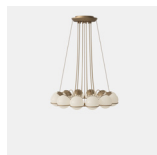

Suspension <sup>INDOOR</sup>

**DIMENSIONS**

Ø 134cm, H: 14cm, Installed Height: 70-160cm, Cable Length: 180cm, Diffuser Ø 14cm

**MATERIAL**

Opaline Glass Diffuser, Steel Structure

**FINISHES**

Black / Champagne

### Related Products

Model 2109/12/14

Model 2109/16/14

Model 2109/16/20