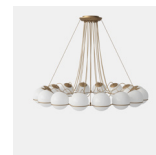

Suspension <sup>INDOOR</sup>

**DIMENSIONS**

Ø 134cm, H: 14cm, Installed Height: 70-160cm, Cable Length: 180cm, Diffuser Ø 14cm

**MATERIAL**

Opaline Glass Diffuser, Steel Structure

**FINISHES**

Black / Champagne

### Related Products

Model 2109/12/14

Model 2109/16/14

Model 2109/16/20