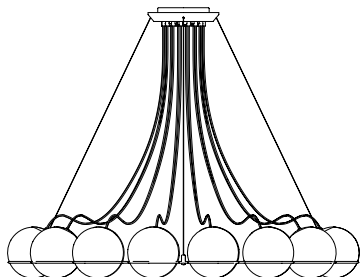

Suspension ^{INDOOR}

DIMENSIONS

Ø 140cm, H: 20cm, Installed Height: 70-160cm, Cable Length: 180cm, Diffuser Ø 20cm

MATERIAL

Opaline Glass Diffuser, Steel Structure

FINISHES

Black / Champagne

MAINS VOLTAGE

No

PACKING DIMENSIONS

26.2kg

CERTIFICATIONS

CE, EAC, IP20, I

Related Products

Model 2109/12/14

Model 2109/16/14