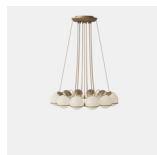

Related Products

Model 2109/12/14